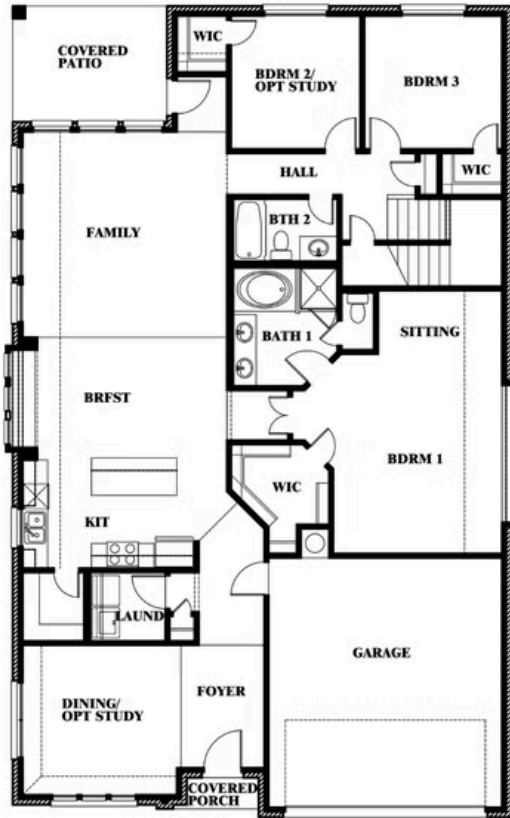

2.5
CAR GARAGE

Cypress II

HAMPTON PARK

3205 ROSEWOOD DRIVE, GLENN HEIGHTS, TX 75154

Cypress II

This brochure is for general informational purposes and is to be used as a guide only. Changes may be made during the development process and floorplans, dimensions, fixtures, fittings, finishes and specifications are subject to change without notice. Window placement, balcony configuration, wardrobe sizes and living areas may vary slightly within each plan type. EQUAL HOUSING OPPORTUNITY