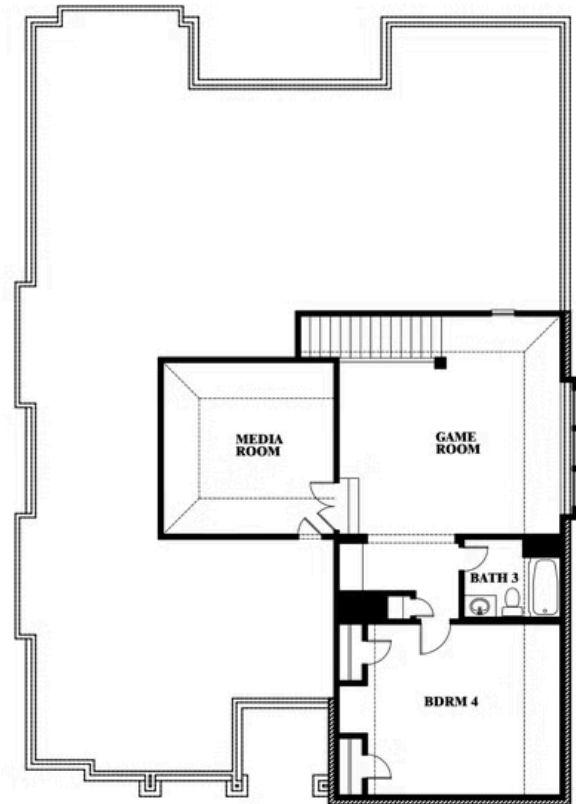

Carolina IV

HOMES FROM
\$502,990

CLASSIC SERIES

HAMPTON PARK

3205 ROSEWOOD DRIVE, GLENN HEIGHTS, TX 75154

3,280
SQUARE FEET

4
BEDROOMS

3.0
BATHROOMS

2.5
CAR GARAGE

ELEVATION D

ELEVATION A

ELEVATION A

ELEVATION AS

ELEVATION AS

ELEVATION C

ELEVATION C

This brochure is for general informational purposes and is to be used as a guide only. Changes may be made during the development process and floorplans, dimensions, fixtures, fittings, finishes and specifications are subject to change without notice. Window placement, balcony configuration, wardrobe sizes and living areas may vary slightly within each plan type. EQUAL HOUSING OPPORTUNITY