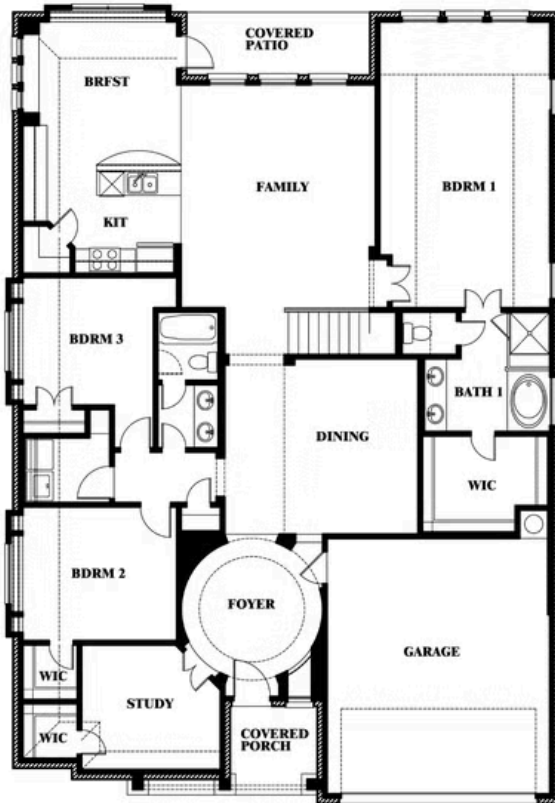

Carolina IV

HOMES FROM
\$502,990

CLASSIC SERIES

HAMPTON PARK

3205 ROSEWOOD DRIVE, GLENN HEIGHTS, TX 75154

3,280
SQUARE FEET

4
BEDROOMS

3.0
BATHROOMS

2.5
CAR GARAGE

ELEVATION D

ELEVATION A

ELEVATION A

ELEVATION AS

ELEVATION AS

ELEVATION C

ELEVATION C

ELEVATION E

ELEVATION E

ELEVATION F

ELEVATION F

Carolina IV

HAMPTON PARK

3205 ROSEWOOD DRIVE, GLENN HEIGHTS, TX 75154

Carolina IV

This brochure is for general informational purposes and is to be used as a guide only. Changes may be made during the development process and floorplans, dimensions, fixtures, fittings, finishes and specifications are subject to change without notice. Window placement, balcony configuration, wardrobe sizes and living areas may vary slightly within each plan type. EQUAL HOUSING OPPORTUNITY