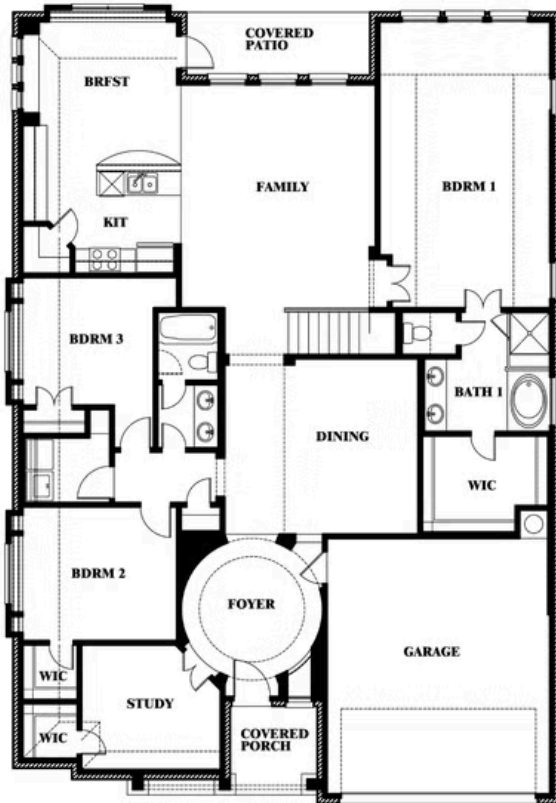

Carolina IV

HOMES FROM
\$502,990

CLASSIC SERIES

HAMPTON PARK

3205 ROSEWOOD DRIVE, GLENN HEIGHTS, TX 75154

3,280
SQUARE FEET

4
BEDROOMS

3.0
BATHROOMS

2.5
CAR GARAGE

ELEVATION D

ELEVATION A

ELEVATION A

ELEVATION AS

ELEVATION AS

ELEVATION C

ELEVATION C

ELEVATION E

ELEVATION E

ELEVATION F

ELEVATION F

Carolina IV

HAMPTON PARK

3205 ROSEWOOD DRIVE, GLENN HEIGHTS, TX 75154

Carolina IV

This brochure is for general informational purposes and is to be used as a guide only. Changes may be made during the development process and floorplans, dimensions, fixtures, fittings, finishes and specifications are subject to change without notice. Window placement, balcony configuration, wardrobe sizes and living areas may vary slightly within each plan type. EQUAL HOUSING OPPORTUNITY