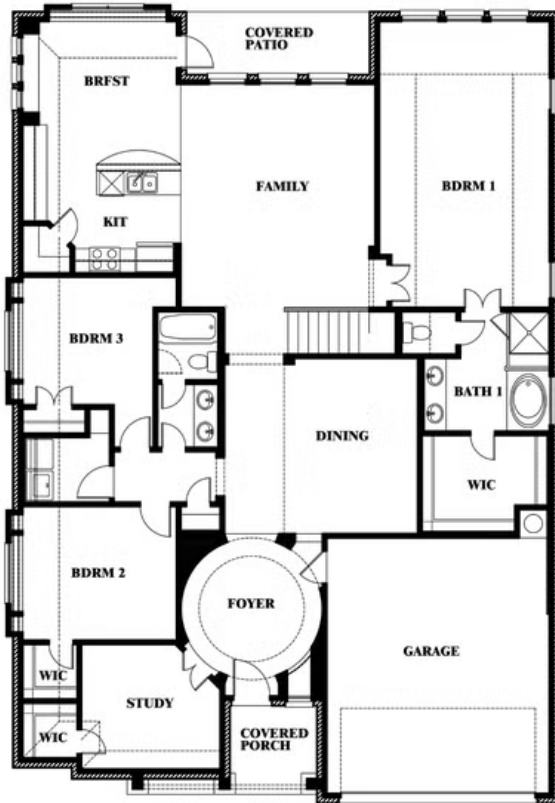

Carolina III

HOMES FROM
\$493,990

CLASSIC SERIES

HAMPTON PARK

3205 ROSEWOOD DRIVE, GLENN HEIGHTS, TX 75154

3,067
SQUARE FEET

4
BEDROOMS

3.0
BATHROOMS

2.5
CAR GARAGE

ELEVATION AS

ELEVATION A

ELEVATION C

ELEVATION D

ELEVATION E

ELEVATION F

Carolina III

HAMPTON PARK

3205 ROSEWOOD DRIVE, GLENN HEIGHTS, TX 75154

Carolina III

This brochure is for general informational purposes and is to be used as a guide only. Changes may be made during the development process and floorplans, dimensions, fixtures, fittings, finishes and specifications are subject to change without notice. Window placement, balcony configuration, wardrobe sizes and living areas may vary slightly within each plan type. EQUAL HOUSING OPPORTUNITY