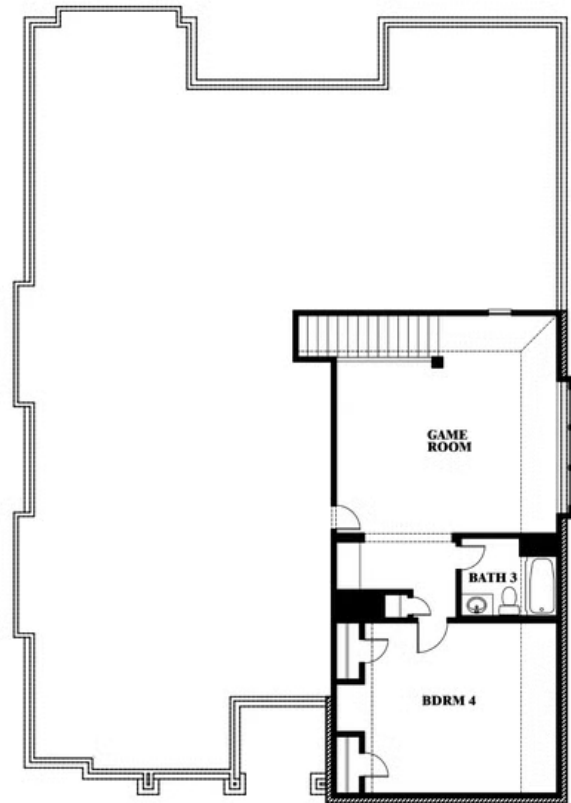

Carolina III

HOMES FROM
\$493,990

CLASSIC SERIES

HAMPTON PARK

3205 ROSEWOOD DRIVE, GLENN HEIGHTS, TX 75154

3,067
SQUARE FEET

4
BEDROOMS

3.0
BATHROOMS

2.5
CAR GARAGE

ELEVATION AS

ELEVATION A

ELEVATION C

ELEVATION D

ELEVATION E

ELEVATION F

Carolina III

HAMPTON PARK

3205 ROSEWOOD DRIVE, GLENN HEIGHTS, TX 75154

Carolina III

This brochure is for general informational purposes and is to be used as a guide only. Changes may be made during the development process and floorplans, dimensions, fixtures, fittings, finishes and specifications are subject to change without notice. Window placement, balcony configuration, wardrobe sizes and living areas may vary slightly within each plan type. EQUAL HOUSING OPPORTUNITY