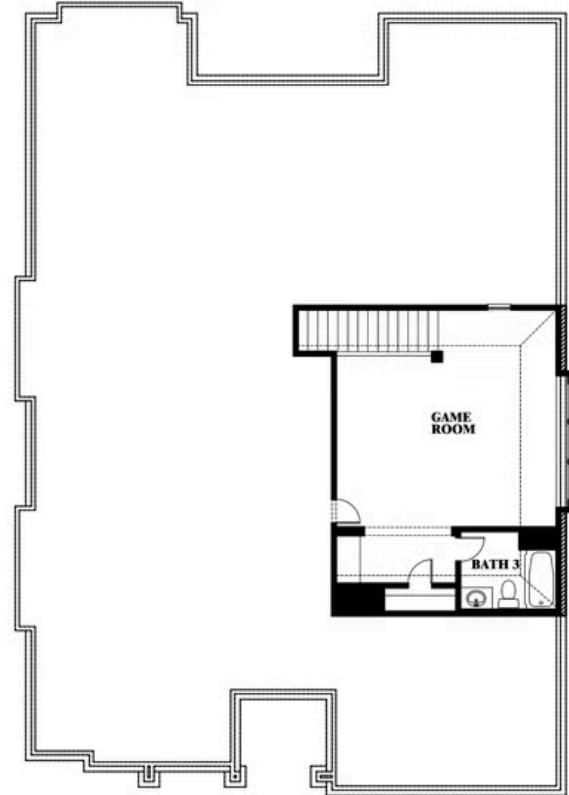

Carolina II

HAMPTON PARK

3205 ROSEWOOD DRIVE, GLENN HEIGHTS, TX 75154

Carolina II

This brochure is for general informational purposes and is to be used as a guide only. Changes may be made during the development process and floorplans, dimensions, fixtures, fittings, finishes and specifications are subject to change without notice. Window placement, balcony configuration, wardrobe sizes and living areas may vary slightly within each plan type. EQUAL HOUSING OPPORTUNITY