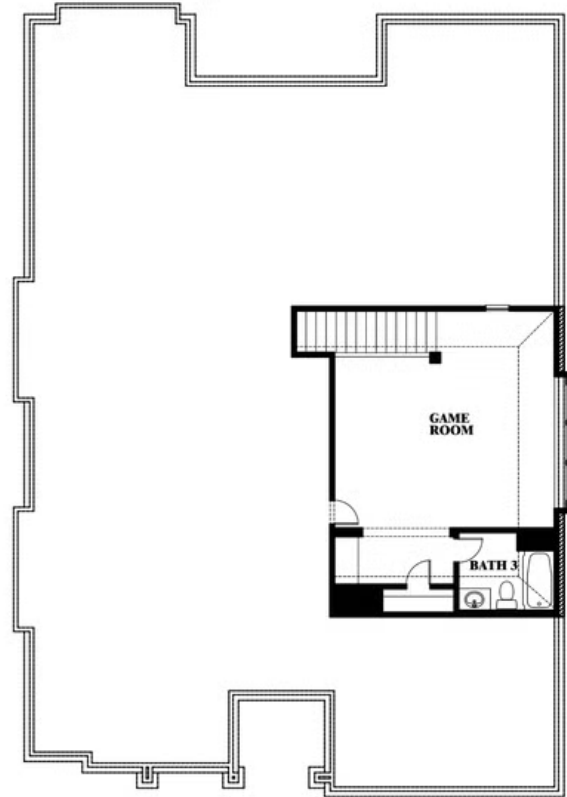

Carolina II

HAMPTON PARK

3205 ROSEWOOD DRIVE, GLENN HEIGHTS, TX 75154

Carolina II

This brochure is for general informational purposes and is to be used as a guide only. Changes may be made during the development process and floorplans, dimensions, fixtures, fittings, finishes and specifications are subject to change without notice. Window placement, balcony configuration, wardrobe sizes and living areas may vary slightly within each plan type. EQUAL HOUSING OPPORTUNITY