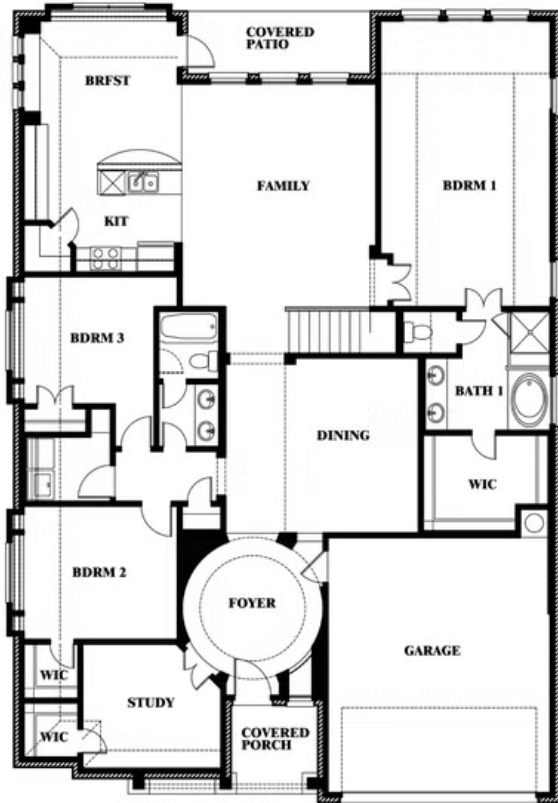

Carolina II

HAMPTON PARK

3205 ROSEWOOD DRIVE, GLENN HEIGHTS, TX 75154

Carolina II

This brochure is for general informational purposes and is to be used as a guide only. Changes may be made during the development process and floorplans, dimensions, fixtures, fittings, finishes and specifications are subject to change without notice. Window placement, balcony configuration, wardrobe sizes and living areas may vary slightly within each plan type. EQUAL HOUSING OPPORTUNITY