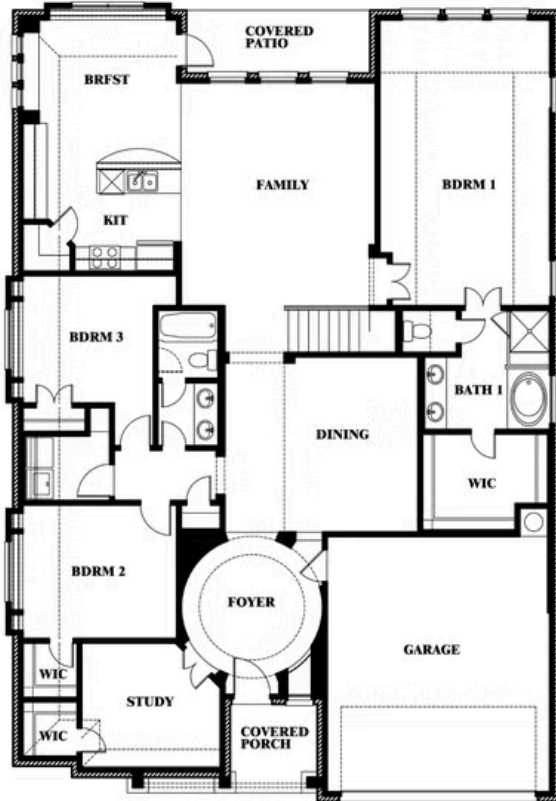

Carolina II

HAMPTON PARK

3205 ROSEWOOD DRIVE, GLENN HEIGHTS, TX 75154

Carolina II

This brochure is for general informational purposes and is to be used as a guide only. Changes may be made during the development process and floorplans, dimensions, fixtures, fittings, finishes and specifications are subject to change without notice. Window placement, balcony configuration, wardrobe sizes and living areas may vary slightly within each plan type. EQUAL HOUSING OPPORTUNITY