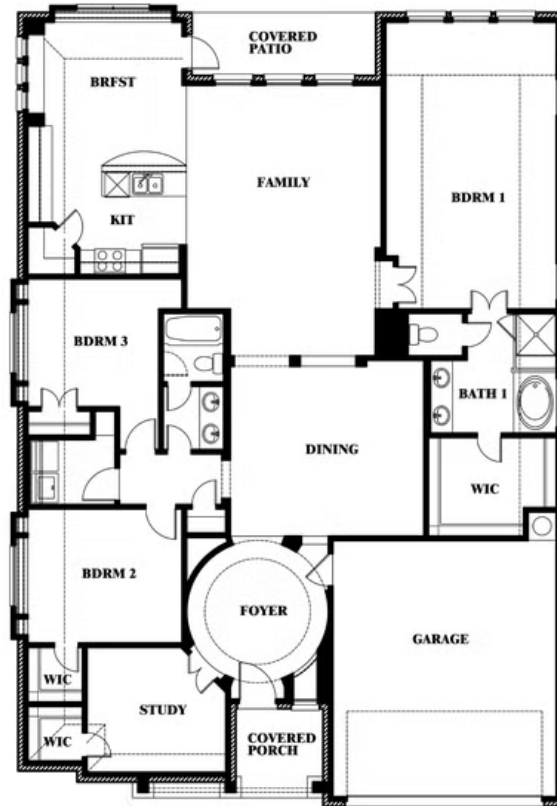

Carolina

HOMES FROM
\$438,990

CLASSIC SERIES

HAMPTON PARK

3205 ROSEWOOD DRIVE, GLENN HEIGHTS, TX 75154

2,313
SQUARE FEET

3
BEDROOMS

2.0
BATHROOMS

2.5
CAR GARAGE

ELEVATION C

Document generated Nov 21, 2024. Prices, plans, square footage, features and materials are subject to change at any time without notice and vary among communities. Listed prices are for informational purposes only, are not binding, and do not create any contractual obligation(s). The price of any home is dependent on numerous factors, all of which are unique to a specific home, and is not guaranteed until specified in a binding contract. Pricing of elevations and additional optional beds/baths vary per plan. Some plans require a premium homesite. Please ask the Community Manager for details. Renderings of homes are artist concepts and may not reflect exact colors and materials.

Carolina

HAMPTON PARK

3205 ROSEWOOD DRIVE, GLENN HEIGHTS, TX 75154

Carolina

This brochure is for general informational purposes and is to be used as a guide only. Changes may be made during the development process and floorplans, dimensions, fixtures, fittings, finishes and specifications are subject to change without notice. Window placement, balcony configuration, wardrobe sizes and living areas may vary slightly within each plan type. EQUAL HOUSING OPPORTUNITY