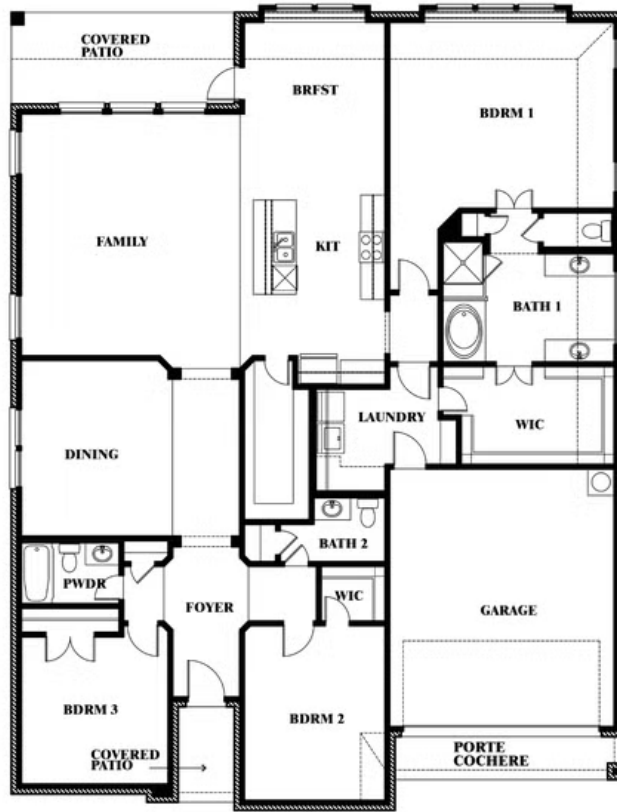

Caraway

HAMPTON PARK

3205 ROSEWOOD DRIVE, GLENN HEIGHTS, TX 75154

This brochure is for general informational purposes and is to be used as a guide only. Changes may be made during the development process and floorplans, dimensions, fixtures, fittings, finishes and specifications are subject to change without notice. Window placement, balcony configuration, wardrobe sizes and living areas may vary slightly within each plan type. EQUAL HOUSING OPPORTUNITY