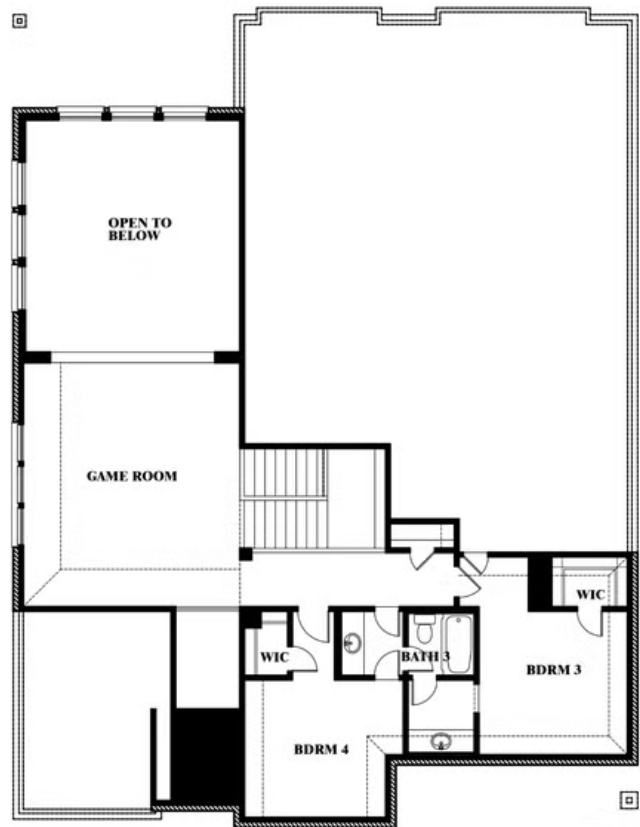

Bellflower

HOMES FROM
\$536,990

CLASSIC SERIES

HAMPTON PARK

3205 ROSEWOOD DRIVE, GLENN HEIGHTS, TX 75154

3,527
SQUARE FEET

4
BEDROOMS

3.5
BATHROOMS

2.5
CAR GARAGE

ELEVATION D

ELEVATION A

ELEVATION A

ELEVATION AS

ELEVATION AS

ELEVATION B

ELEVATION B

Bellflower

HAMPTON PARK

3205 ROSEWOOD DRIVE, GLENN HEIGHTS, TX 75154

Bellflower

This brochure is for general informational purposes and is to be used as a guide only. Changes may be made during the development process and floorplans, dimensions, fixtures, fittings, finishes and specifications are subject to change without notice. Window placement, balcony configuration, wardrobe sizes and living areas may vary slightly within each plan type. EQUAL HOUSING OPPORTUNITY