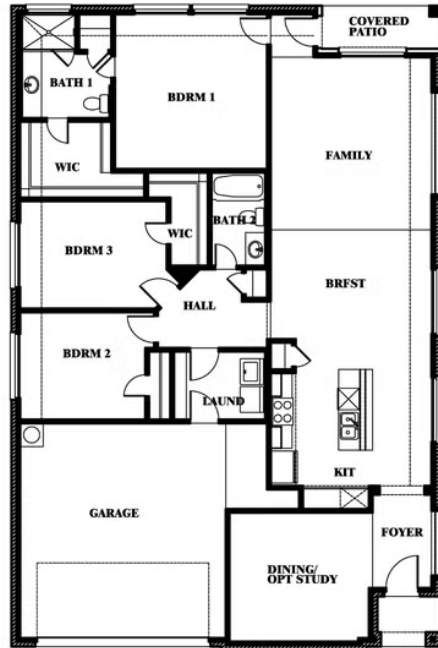

Willow

HULEN TRAILS

10628 MOSS COVE DRIVE, FORT WORTH, TX 76036

Willow