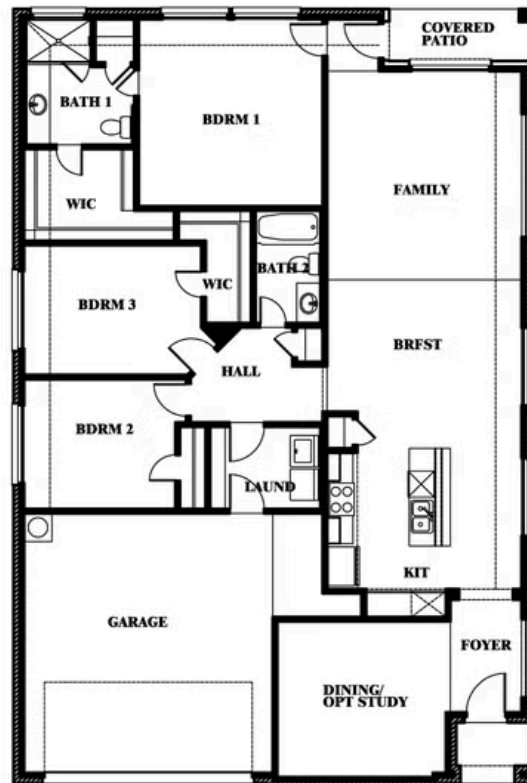

Willow

HULEN TRAILS

10628 MOSS COVE DRIVE, FORT WORTH, TX 76036

Willow

This brochure is for general informational purposes and is to be used as a guide only. Changes may be made during the development process and floorplans, dimensions, fixtures, fittings, finishes and specifications are subject to change without notice. Window placement, balcony configuration, wardrobe sizes and living areas may vary slightly within each plan type. EQUAL HOUSING OPPORTUNITY

Document generated Apr 4, 2025. Prices, plans, square footage, features and materials are subject to change at any time without notice and vary among communities. Listed prices are for informational purposes only, are not binding, and do not create any contractual obligation(s). The price of any home is dependent on numerous factors, all of which are unique to a specific home, and is not guaranteed until specified in a binding contract. Pricing of elevations and additional optional beds/baths vary per plan. Some plans require a premium homesite. Please ask the Community Manager for details. Renderings of homes are artist concepts and may not reflect exact colors and materials.