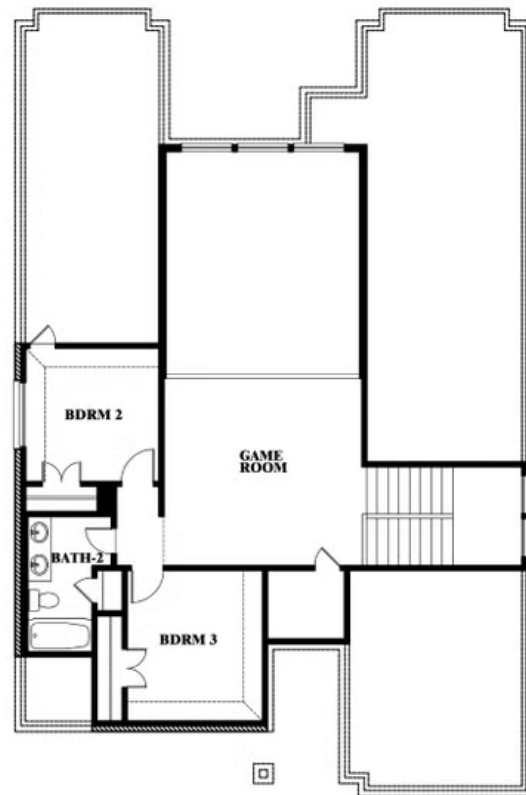

Violet

HULEN TRAILS

10628 MOSS COVE DRIVE, FORT WORTH, TX 76036

VIOLET FLOOR PLAN WITH OPTIONAL BEDROOM AT STUDY

Violet Opt. Bed 5 & Bath 4 at Study

This brochure is for general informational purposes and is to be used as a guide only. Changes may be made during the development process and floorplans, dimensions, fixtures, fittings, finishes and specifications are subject to change without notice. Window placement, balcony configuration, wardrobe sizes and living areas may vary slightly within each plan type. EQUAL HOUSING OPPORTUNITY