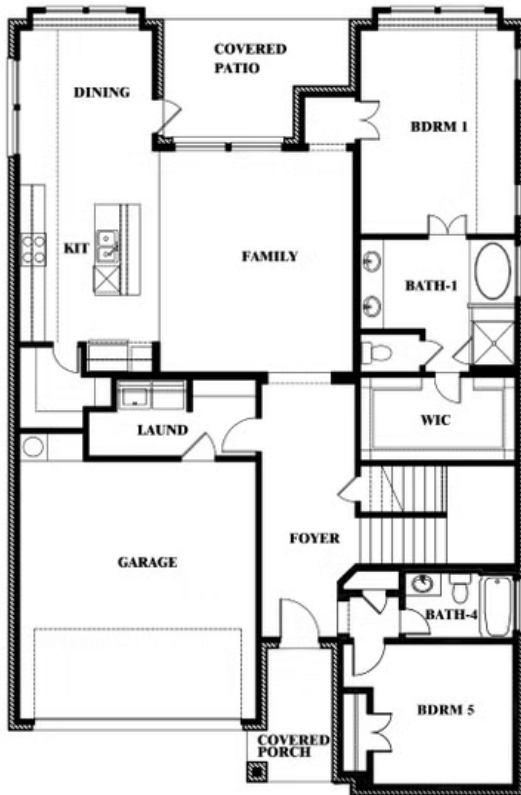

Violet

HULEN TRAILS

10628 MOSS COVE DRIVE, FORT WORTH, TX 76036

VIOLET FLOOR PLAN WITH OPTIONAL BEDROOM AT STUDY

Violet Opt. Bed 5 & Bath 4 at Study

This brochure is for general informational purposes and is to be used as a guide only. Changes may be made during the development process and floorplans, dimensions, fixtures, fittings, finishes and specifications are subject to change without notice. Window placement, balcony configuration, wardrobe sizes and living areas may vary slightly within each plan type. EQUAL HOUSING OPPORTUNITY