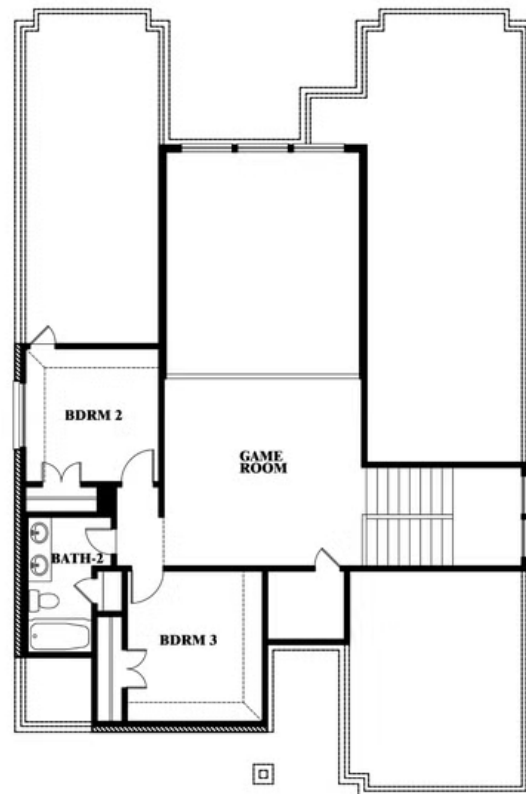

2.5
BATHROOMS

2
CAR GARAGE

ELEVATION A

ELEVATION AS

ELEVATION AS

ELEVATION B

ELEVATION B

ELEVATION C

ELEVATION C

ELEVATION D

ELEVATION D

Violet

VIOLET FLOOR PLAN

HULEN TRAILS

10628 MOSS COVE DRIVE, FORT WORTH, TX 76036

Violet

This brochure is for general informational purposes and is to be used as a guide only. Changes may be made during the development process and floorplans, dimensions, fixtures, fittings, finishes and specifications are subject to change without notice. Window placement, balcony configuration, wardrobe sizes and living areas may vary slightly within each plan type. EQUAL HOUSING OPPORTUNITY

Violet

HULEN TRAILS

10628 MOSS COVE DRIVE, FORT WORTH, TX 76036

VIOLET FLOOR PLAN WITH OPTIONAL BEDROOM AT STUDY

Violet Opt. Bed 5 & Bath 4 at Study

This brochure is for general informational purposes and is to be used as a guide only. Changes may be made during the development process and floorplans, dimensions, fixtures, fittings, finishes and specifications are subject to change without notice. Window placement, balcony configuration, wardrobe sizes and living areas may vary slightly within each plan type. EQUAL HOUSING OPPORTUNITY