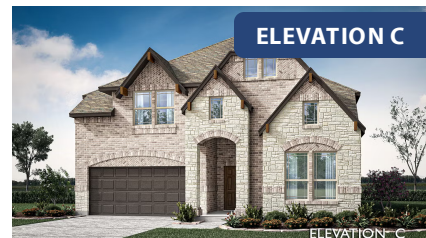

Violet

CLASSIC SERIES

HULEN TRAILS

10628 MOSS COVE DRIVE, FORT WORTH, TX 76036

HOMES FROM

\$433,990 - \$448,990

2,381
SQUARE FEET

3
BEDROOMS

2.5
BATHROOMS

2
CAR GARAGE

ELEVATION A

ELEVATION AS

ELEVATION AS

ELEVATION B

ELEVATION B

ELEVATION C