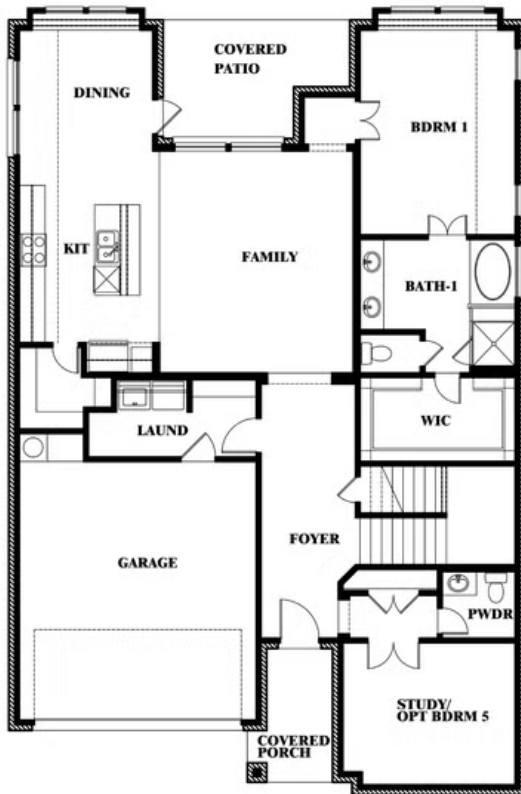

2.5
BATHROOMS

2
CAR GARAGE

ELEVATION A

ELEVATION AS

ELEVATION AS

ELEVATION B

ELEVATION B

ELEVATION C

ELEVATION C

ELEVATION D

ELEVATION D

Violet

VIOLET FLOOR PLAN

HULEN TRAILS

10628 MOSS COVE DRIVE, FORT WORTH, TX 76036

Violet

This brochure is for general informational purposes and is to be used as a guide only. Changes may be made during the development process and floorplans, dimensions, fixtures, fittings, finishes and specifications are subject to change without notice. Window placement, balcony configuration, wardrobe sizes and living areas may vary slightly within each plan type. EQUAL HOUSING OPPORTUNITY

Violet

HULEN TRAILS

10628 MOSS COVE DRIVE, FORT WORTH, TX 76036

VIOLET FLOOR PLAN WITH OPTIONAL BEDROOM AT STUDY

Violet Opt. Bed 5 & Bath 4 at Study

This brochure is for general informational purposes and is to be used as a guide only. Changes may be made during the development process and floorplans, dimensions, fixtures, fittings, finishes and specifications are subject to change without notice. Window placement, balcony configuration, wardrobe sizes and living areas may vary slightly within each plan type. EQUAL HOUSING OPPORTUNITY