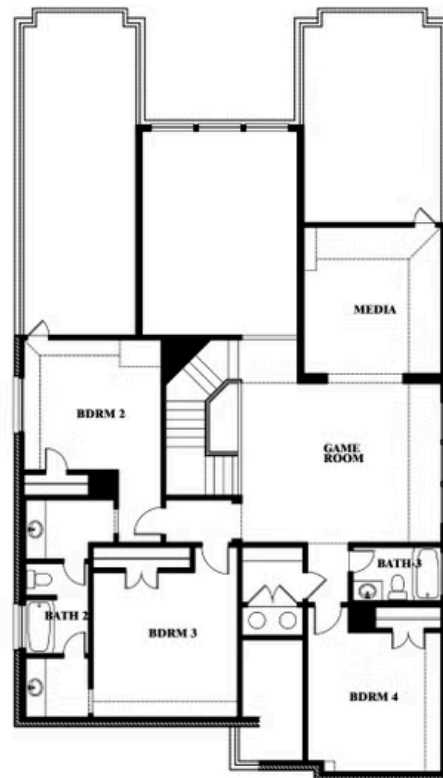

ELEVATION AS

ELEVATION A

ELEVATION A

Rose II

ROSE II FLOOR PLAN

HULEN TRAILS

10628 MOSS COVE DRIVE, FORT WORTH, TX 76036

Rose II

This brochure is for general informational purposes and is to be used as a guide only. Changes may be made during the development process and floorplans, dimensions, fixtures, fittings, finishes and specifications are subject to change without notice. Window placement, balcony configuration, wardrobe sizes and living areas may vary slightly within each plan type. EQUAL HOUSING OPPORTUNITY

Rose II

HULEN TRAILS

10628 MOSS COVE DRIVE, FORT WORTH, TX 76036

ROSE II FLOOR PLAN WITH OPTIONAL BED & BATH AT STUDY

Rose II Opt. Bed & Bath at Study

This brochure is for general informational purposes and is to be used as a guide only. Changes may be made during the development process and floorplans, dimensions, fixtures, fittings, finishes and specifications are subject to change without notice. Window placement, balcony configuration, wardrobe sizes and living areas may vary slightly within each plan type. EQUAL HOUSING OPPORTUNITY