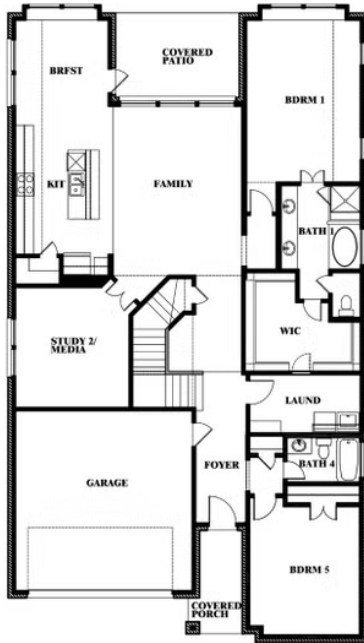

Rose

HULEN TRAILS

10628 MOSS COVE DRIVE, FORT WORTH, TX 76036

ROSE FLOOR PLAN WITH OPTIONAL BED & BATH AT STUDY

Rose
Opt. Bed & Bath at Study