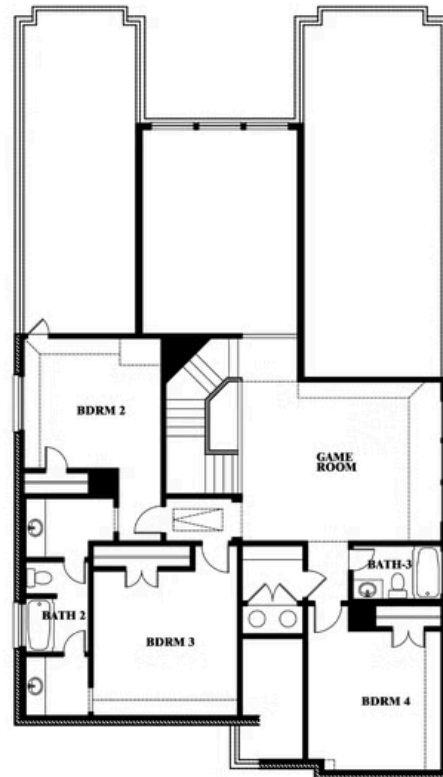

3.5
BATHROOMS

2
CAR GARAGE

ELEVATION A

ELEVATION AS

ELEVATION AS

ELEVATION B

ELEVATION B

ELEVATION C

ELEVATION C

ELEVATION D

ELEVATION D

Rose

ROSE FLOOR PLAN

HULEN TRAILS

10628 MOSS COVE DRIVE, FORT WORTH, TX 76036

Rose

This brochure is for general informational purposes and is to be used as a guide only. Changes may be made during the development process and floorplans, dimensions, fixtures, fittings, finishes and specifications are subject to change without notice. Window placement, balcony configuration, wardrobe sizes and living areas may vary slightly within each plan type. EQUAL HOUSING OPPORTUNITY