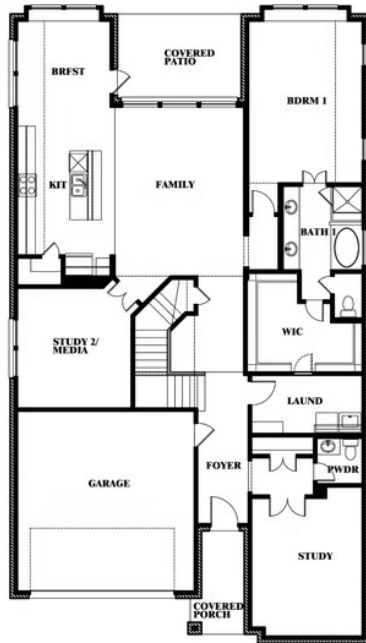

Rose

ROSE FLOOR PLAN

HULEN TRAILS

10628 MOSS COVE DRIVE, FORT WORTH, TX 76036

Rose