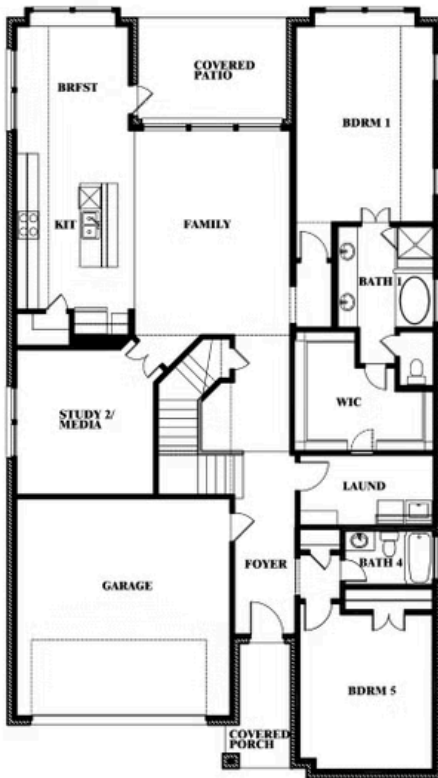

3.5
BATHROOMS

2
CAR GARAGE

ELEVATION A

ELEVATION AS

ELEVATION AS

ELEVATION B

ELEVATION B

ELEVATION C

ELEVATION C

ELEVATION D

ELEVATION D

Rose

ROSE FLOOR PLAN

HULEN TRAILS

10628 MOSS COVE DRIVE, FORT WORTH, TX 76036

Rose

This brochure is for general informational purposes and is to be used as a guide only. Changes may be made during the development process and floorplans, dimensions, fixtures, fittings, finishes and specifications are subject to change without notice. Window placement, balcony configuration, wardrobe sizes and living areas may vary slightly within each plan type. EQUAL HOUSING OPPORTUNITY

Rose

HULEN TRAILS

10628 MOSS COVE DRIVE, FORT WORTH, TX 76036

ROSE FLOOR PLAN WITH OPTIONAL BED & BATH AT STUDY

Rose
Opt. Bed & Bath at Study

This brochure is for general informational purposes and is to be used as a guide only. Changes may be made during the development process and floorplans, dimensions, fixtures, fittings, finishes and specifications are subject to change without notice. Window placement, balcony configuration, wardrobe sizes and living areas may vary slightly within each plan type. EQUAL HOUSING OPPORTUNITY