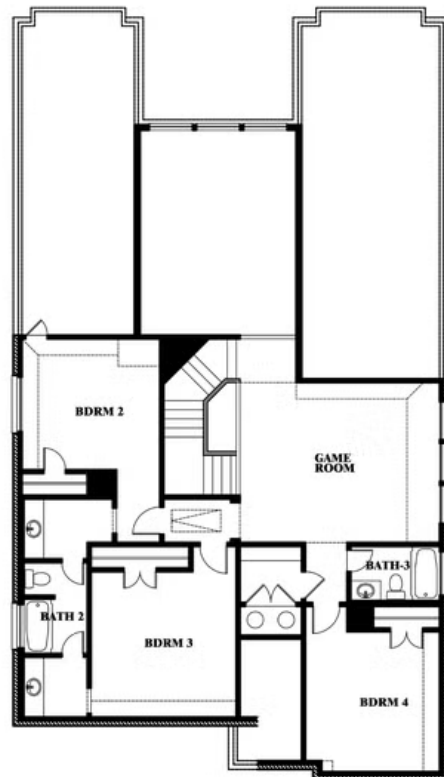

3.5
BATHROOMS

2
CAR GARAGE

ELEVATION A

ELEVATION AS

ELEVATION AS

ELEVATION B

ELEVATION B

ELEVATION C

ELEVATION C

ELEVATION D

ELEVATION D

Rose

ROSE FLOOR PLAN

HULEN TRAILS

10628 MOSS COVE DRIVE, FORT WORTH, TX 76036

Rose

This brochure is for general informational purposes and is to be used as a guide only. Changes may be made during the development process and floorplans, dimensions, fixtures, fittings, finishes and specifications are subject to change without notice. Window placement, balcony configuration, wardrobe sizes and living areas may vary slightly within each plan type. EQUAL HOUSING OPPORTUNITY

Rose

HULEN TRAILS

10628 MOSS COVE DRIVE, FORT WORTH, TX 76036

ROSE FLOOR PLAN WITH OPTIONAL BED & BATH AT STUDY

Rose
Opt. Bed & Bath at Study

This brochure is for general informational purposes and is to be used as a guide only. Changes may be made during the development process and floorplans, dimensions, fixtures, fittings, finishes and specifications are subject to change without notice. Window placement, balcony configuration, wardrobe sizes and living areas may vary slightly within each plan type. EQUAL HOUSING OPPORTUNITY