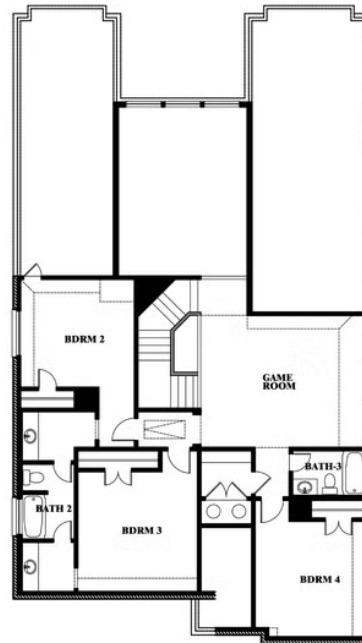

ELEVATION B

ELEVATION B

ELEVATION C

Rose

ROSE FLOOR PLAN

HULEN TRAILS

10628 MOSS COVE DRIVE, FORT WORTH, TX 76036

Rose