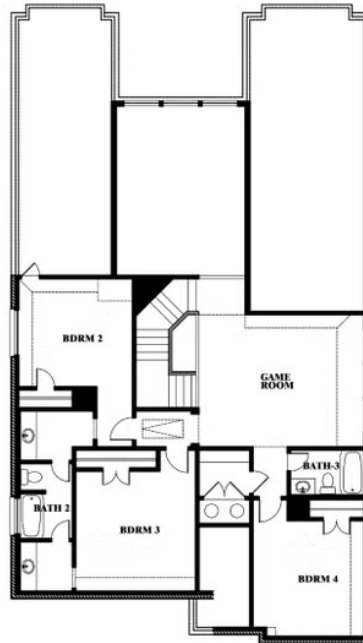

Rose

HULEN TRAILS

10628 MOSS COVE DRIVE, FORT WORTH, TX 76036

ROSE FLOOR PLAN WITH OPTIONAL BED & BATH AT STUDY

Rose
Opt. Bed & Bath at Study