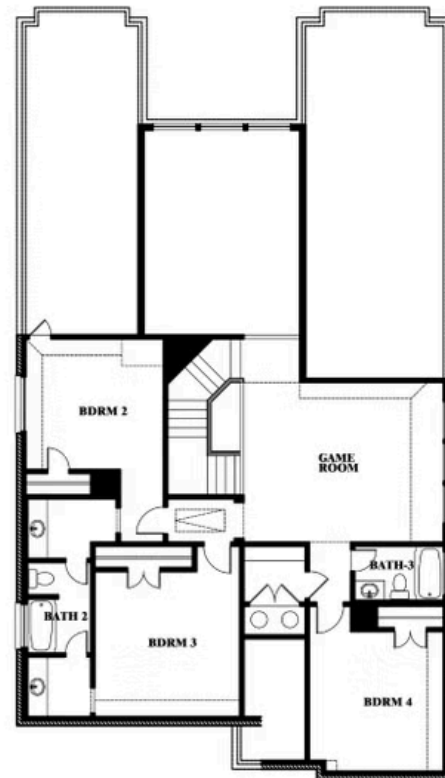

3.5
BATHROOMS

2
CAR GARAGE

ELEVATION A

ELEVATION AS

ELEVATION AS

ELEVATION B

ELEVATION B

ELEVATION C

This brochure is for general informational purposes and is to be used as a guide only. Changes may be made during the development process and floorplans, dimensions, fixtures, fittings, finishes and specifications are subject to change without notice. Window placement, balcony configuration, wardrobe sizes and living areas may vary slightly within each plan type. EQUAL HOUSING OPPORTUNITY

Rose

HULEN TRAILS

10628 MOSS COVE DRIVE, FORT WORTH, TX 76036

ROSE FLOOR PLAN WITH OPTIONAL BED & BATH AT STUDY

Rose
Opt. Bed & Bath at Study

This brochure is for general informational purposes and is to be used as a guide only. Changes may be made during the development process and floorplans, dimensions, fixtures, fittings, finishes and specifications are subject to change without notice. Window placement, balcony configuration, wardrobe sizes and living areas may vary slightly within each plan type. EQUAL HOUSING OPPORTUNITY