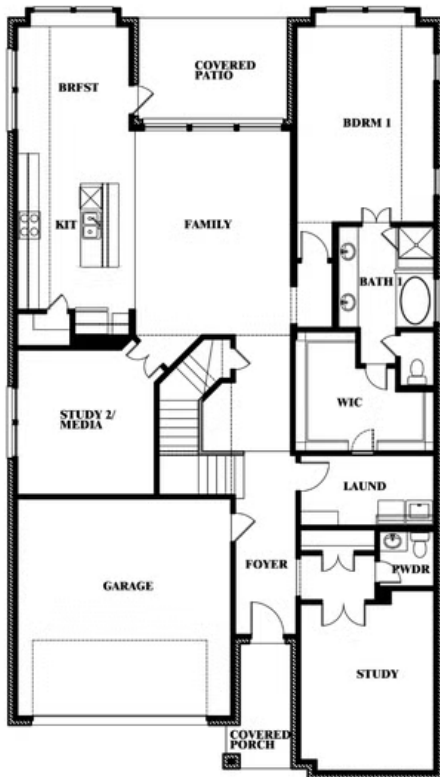

3.5
BATHROOMS

2
CAR GARAGE

ELEVATION A

ELEVATION AS

ELEVATION AS

ELEVATION B

ELEVATION B

ELEVATION C

ELEVATION C

ELEVATION D

ELEVATION D

Rose

ROSE FLOOR PLAN

HULEN TRAILS

10628 MOSS COVE DRIVE, FORT WORTH, TX 76036

Rose

This brochure is for general informational purposes and is to be used as a guide only. Changes may be made during the development process and floorplans, dimensions, fixtures, fittings, finishes and specifications are subject to change without notice. Window placement, balcony configuration, wardrobe sizes and living areas may vary slightly within each plan type. EQUAL HOUSING OPPORTUNITY

Rose

HULEN TRAILS

10628 MOSS COVE DRIVE, FORT WORTH, TX 76036

ROSE FLOOR PLAN WITH OPTIONAL BED & BATH AT STUDY

Rose
Opt. Bed & Bath at Study

This brochure is for general informational purposes and is to be used as a guide only. Changes may be made during the development process and floorplans, dimensions, fixtures, fittings, finishes and specifications are subject to change without notice. Window placement, balcony configuration, wardrobe sizes and living areas may vary slightly within each plan type. EQUAL HOUSING OPPORTUNITY