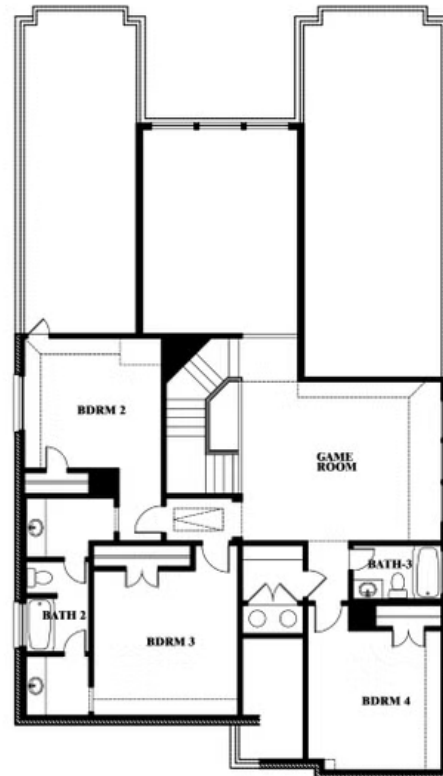

Rose

HULEN TRAILS

10628 MOSS COVE DRIVE, FORT WORTH, TX 76036

ROSE FLOOR PLAN WITH OPTIONAL BED & BATH AT STUDY

Rose
Opt. Bed & Bath at Study

This brochure is for general informational purposes and is to be used as a guide only. Changes may be made during the development process and floorplans, dimensions, fixtures, fittings, finishes and specifications are subject to change without notice. Window placement, balcony configuration, wardrobe sizes and living areas may vary slightly within each plan type. EQUAL HOUSING OPPORTUNITY