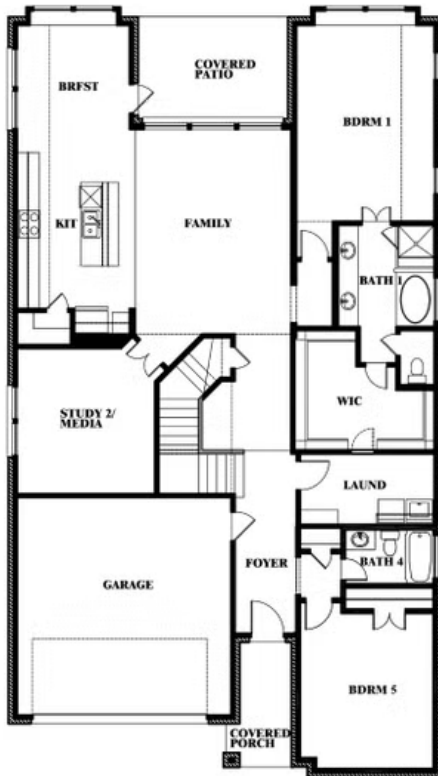

3.5
BATHROOMS

2
CAR GARAGE

ELEVATION A

ELEVATION AS

ELEVATION AS

ELEVATION B

ELEVATION B

ELEVATION C

ELEVATION C

ELEVATION D

ELEVATION D

Rose

ROSE FLOOR PLAN

HULEN TRAILS

10628 MOSS COVE DRIVE, FORT WORTH, TX 76036

Rose

Rose

HULEN TRAILS

10628 MOSS COVE DRIVE, FORT WORTH, TX 76036

ROSE FLOOR PLAN WITH OPTIONAL BED & BATH AT STUDY

Rose
Opt. Bed & Bath at Study

This brochure is for general informational purposes and is to be used as a guide only. Changes may be made during the development process and floorplans, dimensions, fixtures, fittings, finishes and specifications are subject to change without notice. Window placement, balcony configuration, wardrobe sizes and living areas may vary slightly within each plan type. EQUAL HOUSING OPPORTUNITY