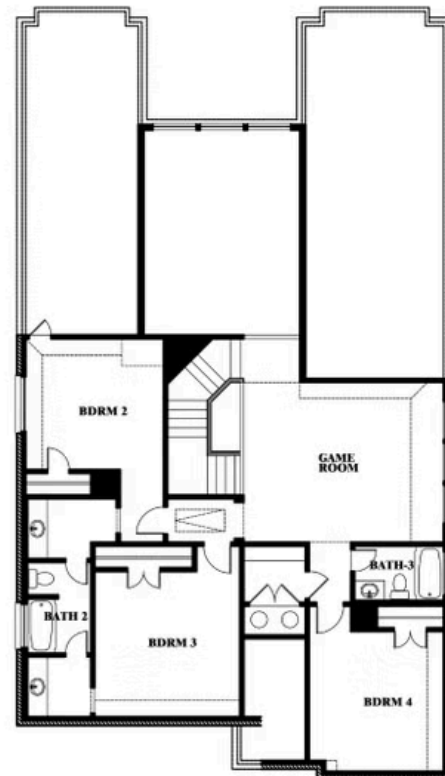

Rose

HULEN TRAILS

10628 MOSS COVE DRIVE, FORT WORTH, TX 76036

ROSE FLOOR PLAN WITH OPTIONAL BED & BATH AT STUDY

Rose
Opt. Bed & Bath at Study

This brochure is for general informational purposes and is to be used as a guide only. Changes may be made during the development process and floorplans, dimensions, fixtures, fittings, finishes and specifications are subject to change without notice. Window placement, balcony configuration, wardrobe sizes and living areas may vary slightly within each plan type. EQUAL HOUSING OPPORTUNITY