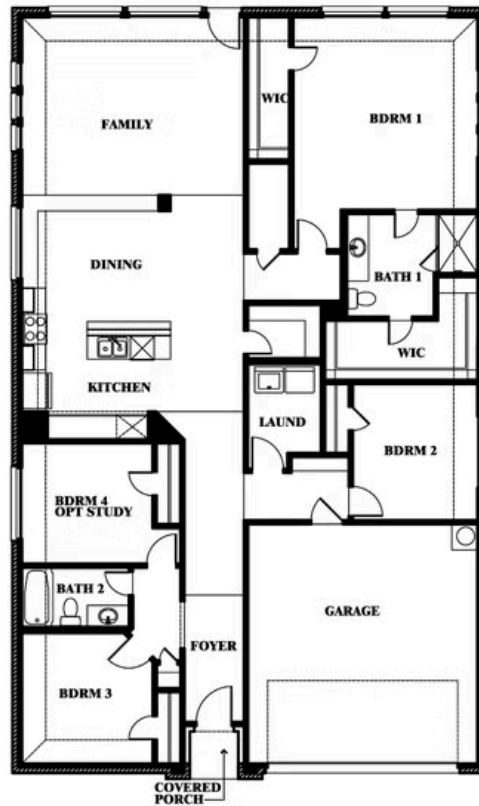

Redbud

HULEN TRAILS

10628 MOSS COVE DRIVE, FORT WORTH, TX 76036

Redbud

This brochure is for general informational purposes and is to be used as a guide only. Changes may be made during the development process and floorplans, dimensions, fixtures, fittings, finishes and specifications are subject to change without notice. Window placement, balcony configuration, wardrobe sizes and living areas may vary slightly within each plan type. EQUAL HOUSING OPPORTUNITY