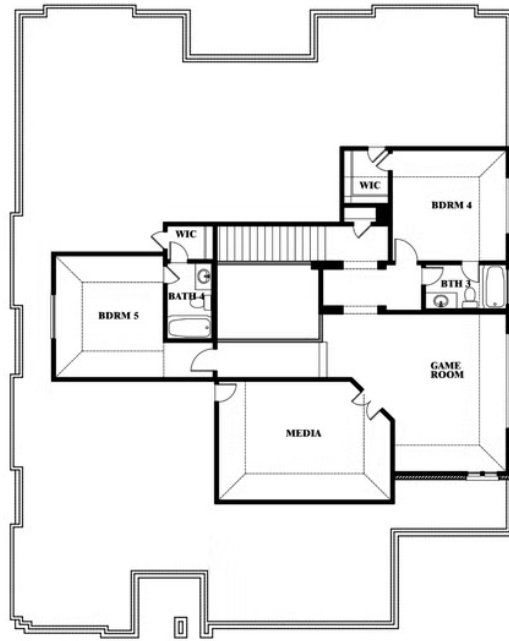

Primrose FE VI

HULEN TRAILS

10628 MOSS COVE DRIVE, FORT WORTH, TX 76036

Primrose FE VI