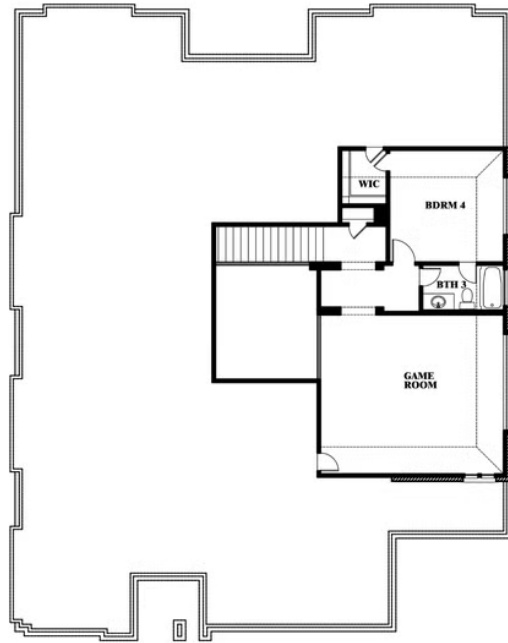

Primrose FE IV

HULEN TRAILS

10628 MOSS COVE DRIVE, FORT WORTH, TX 76036

Primrose FE IV