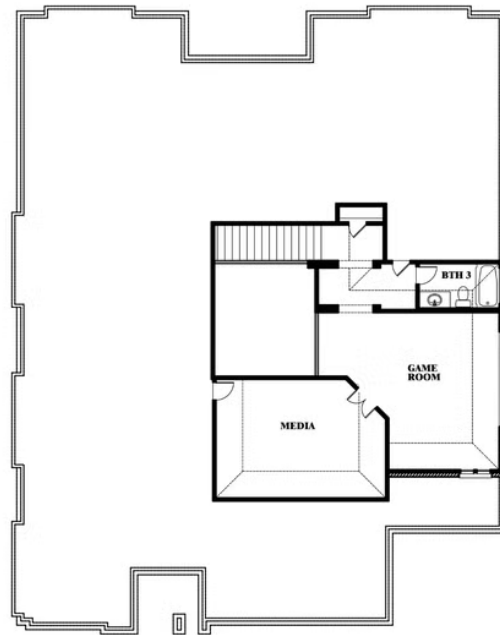

Primrose FE III

HULEN TRAILS

10628 MOSS COVE DRIVE, FORT WORTH, TX 76036

Primrose FE III