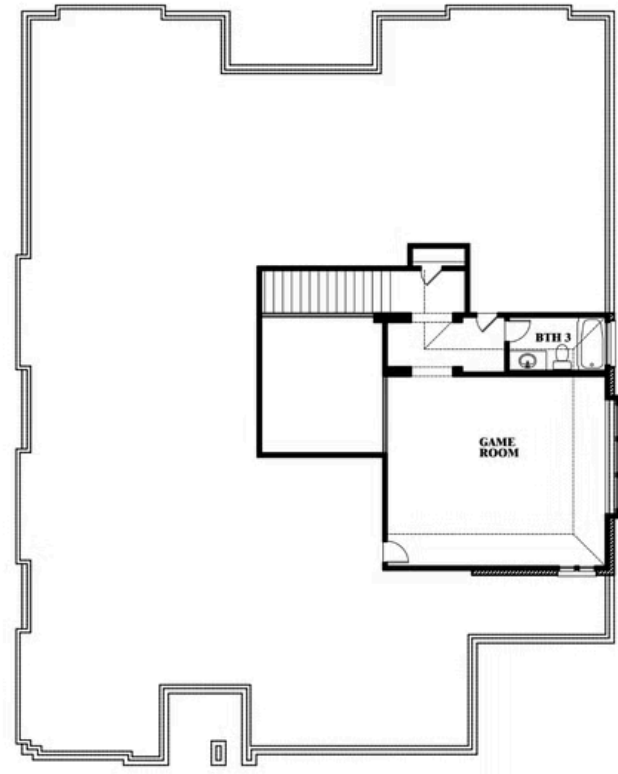

Primrose FE II

HULEN TRAILS

10628 MOSS COVE DRIVE, FORT WORTH, TX 76036

Primrose FE II

This brochure is for general informational purposes and is to be used as a guide only. Changes may be made during the development process and floorplans, dimensions, fixtures, fittings, finishes and specifications are subject to change without notice. Window placement, balcony configuration, wardrobe sizes and living areas may vary slightly within each plan type. EQUAL HOUSING OPPORTUNITY

Document generated Dec 27, 2024. Prices, plans, square footage, features and materials are subject to change at any time without notice and vary among communities. Listed prices are for informational purposes only, are not binding, and do not create any contractual obligation(s). The price of any home is dependent on numerous factors, all of which are unique to a specific home, and is not guaranteed until specified in a binding contract. Pricing of elevations and additional optional beds/baths vary per plan. Some plans require a premium homesite. Please ask the Community Manager for details. Renderings of homes are artist concepts and may not reflect exact colors and materials.