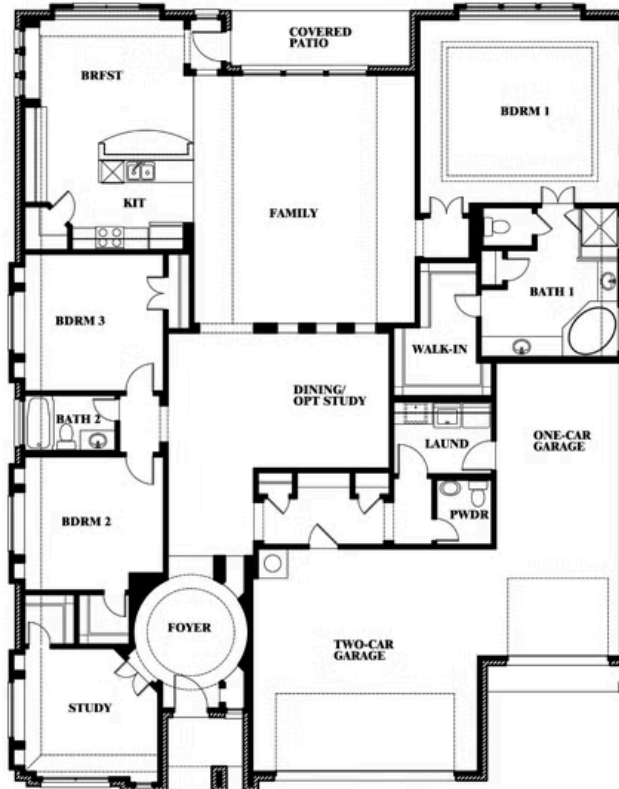

Primrose FE

HULEN TRAILS

10628 MOSS COVE DRIVE, FORT WORTH, TX 76036

Primrose FE

This brochure is for general informational purposes and is to be used as a guide only. Changes may be made during the development process and floorplans, dimensions, fixtures, fittings, finishes and specifications are subject to change without notice. Window placement, balcony configuration, wardrobe sizes and living areas may vary slightly within each plan type. EQUAL HOUSING OPPORTUNITY