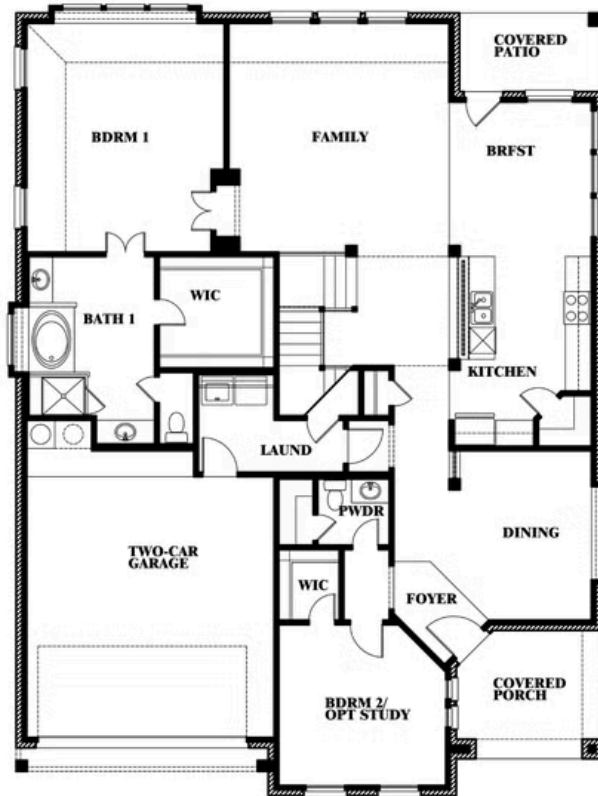

Magnolia II

HULEN TRAILS

10628 MOSS COVE DRIVE, FORT WORTH, TX 76036

MAGNOLIA II FLOOR PLAN

Magnolia II

This brochure is for general informational purposes and is to be used as a guide only. Changes may be made during the development process and floorplans, dimensions, fixtures, fittings, finishes and specifications are subject to change without notice. Window placement, balcony configuration, wardrobe sizes and living areas may vary slightly within each plan type. EQUAL HOUSING OPPORTUNITY

Document generated Dec 27, 2024. Prices, plans, square footage, features and materials are subject to change at any time without notice and vary among communities. Listed prices are for informational purposes only, are not binding, and do not create any contractual obligation(s). The price of any home is dependent on numerous factors, all of which are unique to a specific home, and is not guaranteed until specified in a binding contract. Pricing of elevations and additional optional beds/baths vary per plan. Some plans require a premium homesite. Please ask the Community Manager for details. Renderings of homes are artist concepts and may not reflect exact colors and materials.