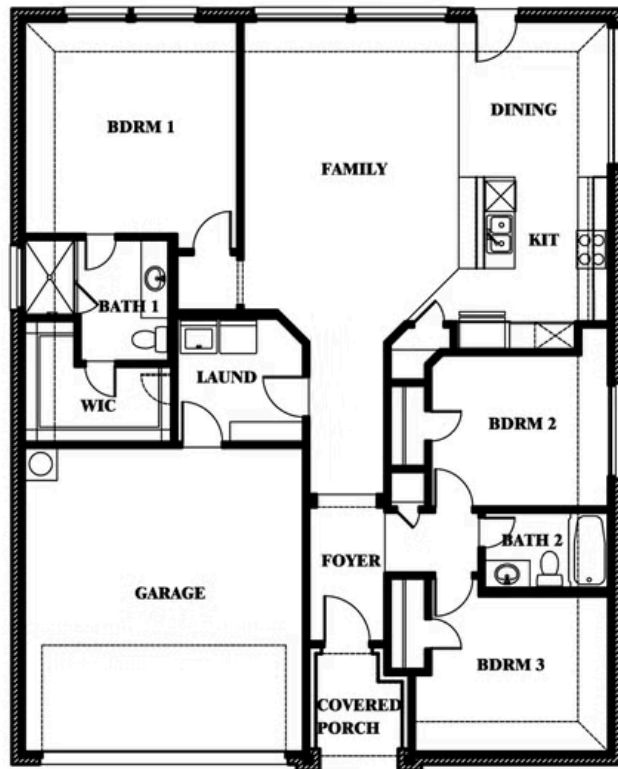

Laurel

HOMES FROM
\$329,990

ELEMENTS SERIES

HULEN TRAILS

10628 MOSS COVE DRIVE, FORT WORTH, TX 76036

1,531
SQUARE FEET

3
BEDROOMS

2.0
BATHROOMS

2
CAR GARAGE

ELEVATION B

ELEVATION A

ELEVATION A

ELEVATION BS

ELEVATION BS

ELEVATION C

ELEVATION C

Laurel

HULEN TRAILS

10628 MOSS COVE DRIVE, FORT WORTH, TX 76036

Laurel

This brochure is for general informational purposes and is to be used as a guide only. Changes may be made during the development process and floorplans, dimensions, fixtures, fittings, finishes and specifications are subject to change without notice. Window placement, balcony configuration, wardrobe sizes and living areas may vary slightly within each plan type. EQUAL HOUSING OPPORTUNITY