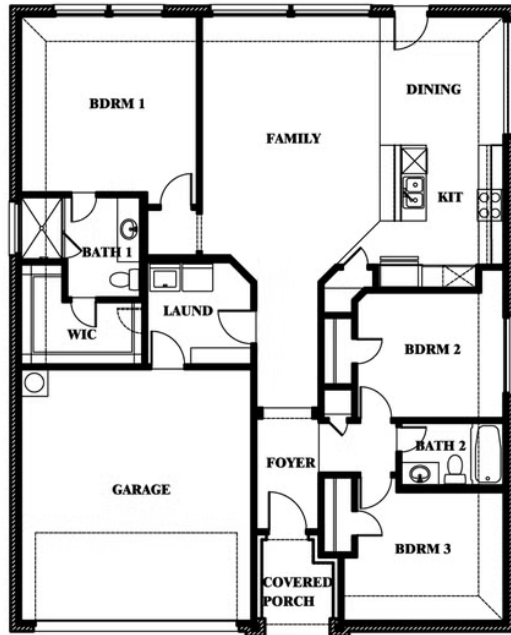

Laurel

HULEN TRAILS

10628 MOSS COVE DRIVE, FORT WORTH, TX 76036

Laurel