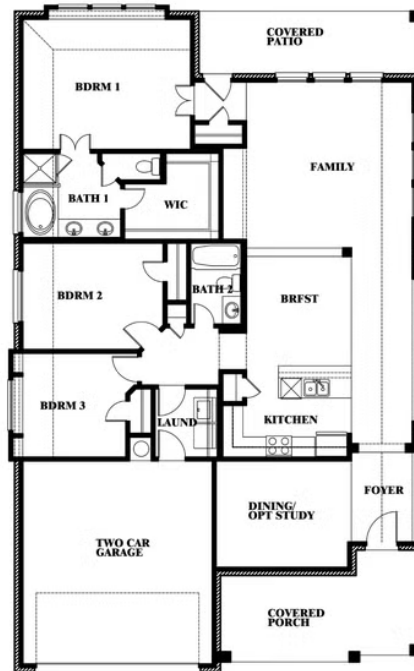

Dogwood

HULEN TRAILS

10628 MOSS COVE DRIVE, FORT WORTH, TX 76036

Dogwood