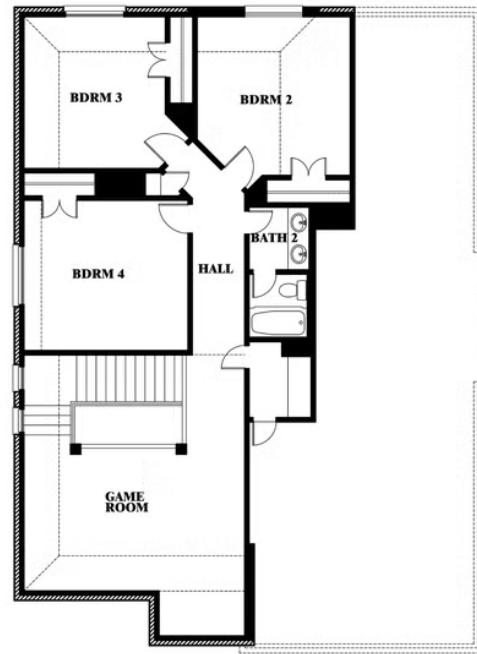

ELEVATION A

ELEVATION A

ELEVATION CS

ELEVATION CS

Dewberry

HULEN TRAILS

10628 MOSS COVE DRIVE, FORT WORTH, TX 76036

Dewberry