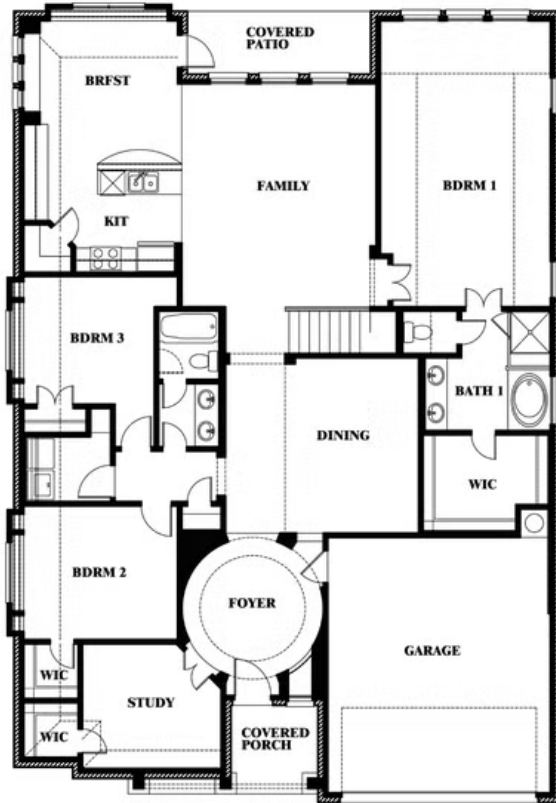

3.0
BATHROOMS

2
CAR GARAGE

ELEVATION D

ELEVATION A

ELEVATION AS

ELEVATION C

ELEVATION E

ELEVATION F

Carolina IV

HULEN TRAILS

10628 MOSS COVE DRIVE, FORT WORTH, TX 76036

Carolina IV

This brochure is for general informational purposes and is to be used as a guide only. Changes may be made during the development process and floorplans, dimensions, fixtures, fittings, finishes and specifications are subject to change without notice. Window placement, balcony configuration, wardrobe sizes and living areas may vary slightly within each plan type. EQUAL HOUSING OPPORTUNITY