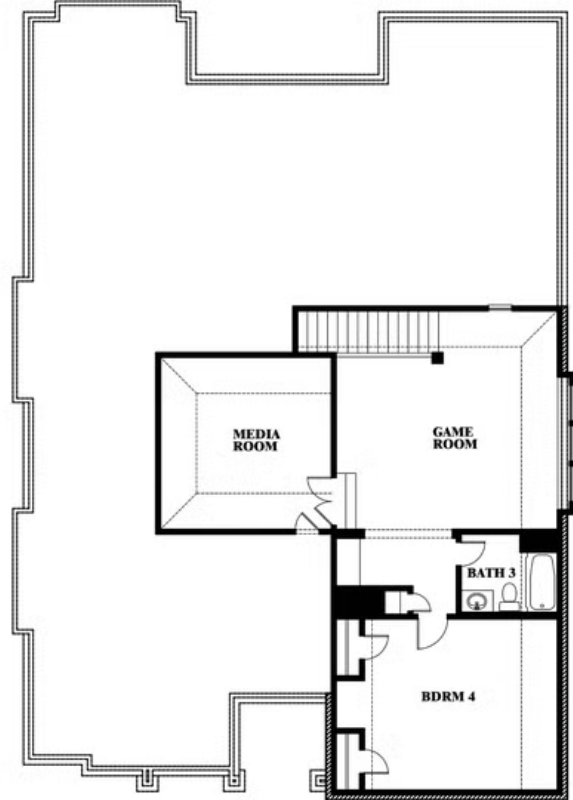

3.0
BATHROOMS

2
CAR GARAGE

ELEVATION D

ELEVATION A

ELEVATION AS

ELEVATION C

ELEVATION E

ELEVATION F

Carolina IV

HULEN TRAILS

10628 MOSS COVE DRIVE, FORT WORTH, TX 76036

Carolina IV

This brochure is for general informational purposes and is to be used as a guide only. Changes may be made during the development process and floorplans, dimensions, fixtures, fittings, finishes and specifications are subject to change without notice. Window placement, balcony configuration, wardrobe sizes and living areas may vary slightly within each plan type. EQUAL HOUSING OPPORTUNITY