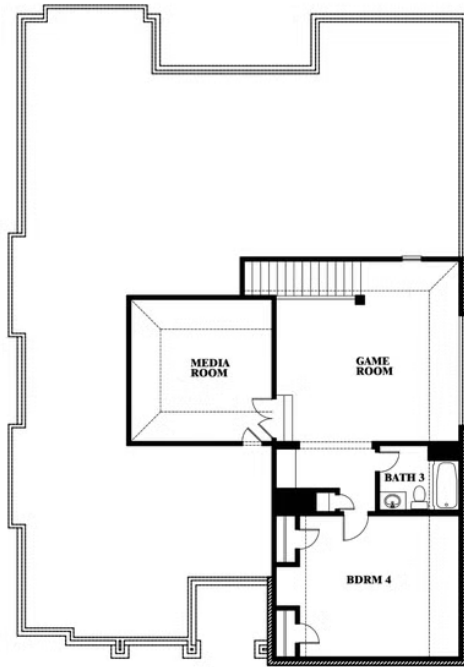

Carolina IV

HULEN TRAILS

10628 MOSS COVE DRIVE, FORT WORTH, TX 76036

Carolina IV