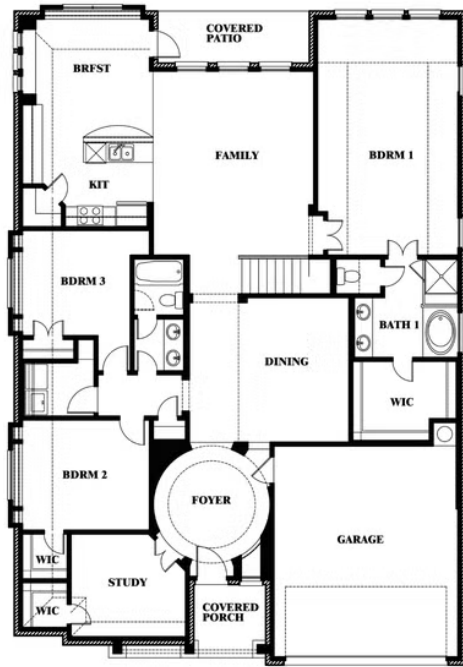

Carolina IV

HULEN TRAILS

10628 MOSS COVE DRIVE, FORT WORTH, TX 76036

Carolina IV