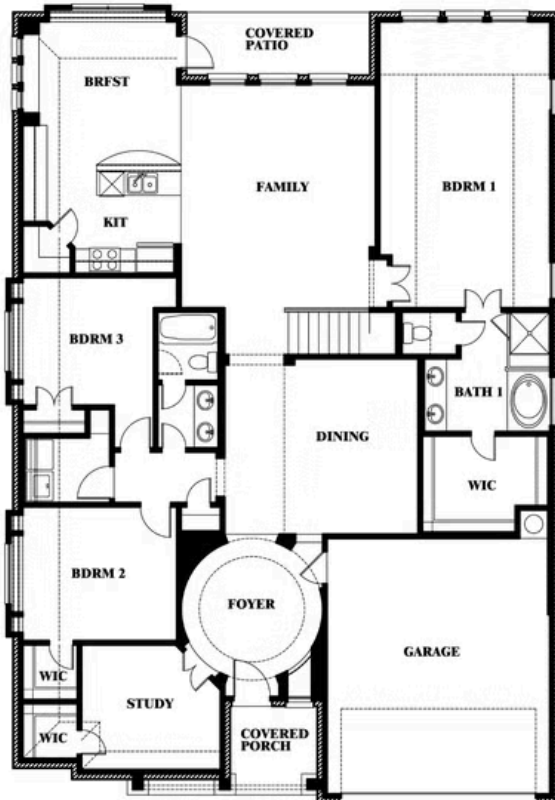

3.0
BATHROOMS

2
CAR GARAGE

Carolina IV

HULEN TRAILS

10628 MOSS COVE DRIVE, FORT WORTH, TX 76036

Carolina IV

This brochure is for general informational purposes and is to be used as a guide only. Changes may be made during the development process and floorplans, dimensions, fixtures, fittings, finishes and specifications are subject to change without notice. Window placement, balcony configuration, wardrobe sizes and living areas may vary slightly within each plan type. EQUAL HOUSING OPPORTUNITY