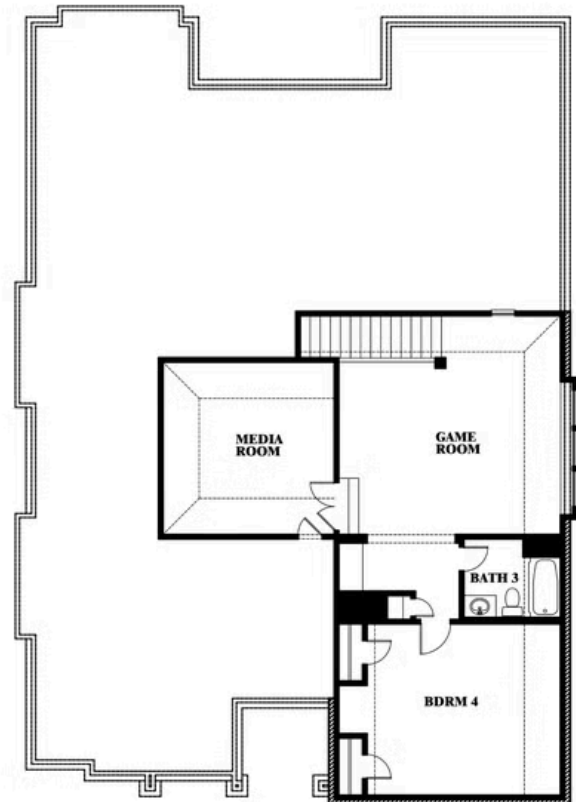

3.0
BATHROOMS

2
CAR GARAGE

Carolina IV

HULEN TRAILS

10628 MOSS COVE DRIVE, FORT WORTH, TX 76036

Carolina IV

This brochure is for general informational purposes and is to be used as a guide only. Changes may be made during the development process and floorplans, dimensions, fixtures, fittings, finishes and specifications are subject to change without notice. Window placement, balcony configuration, wardrobe sizes and living areas may vary slightly within each plan type. EQUAL HOUSING OPPORTUNITY