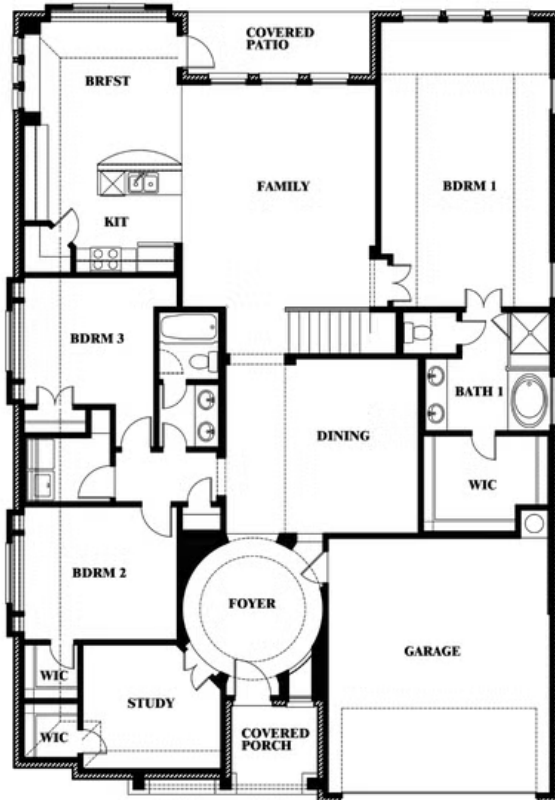

Carolina III

HULEN TRAILS

10628 MOSS COVE DRIVE, FORT WORTH, TX 76036

Carolina III

This brochure is for general informational purposes and is to be used as a guide only. Changes may be made during the development process and floorplans, dimensions, fixtures, fittings, finishes and specifications are subject to change without notice. Window placement, balcony configuration, wardrobe sizes and living areas may vary slightly within each plan type. EQUAL HOUSING OPPORTUNITY