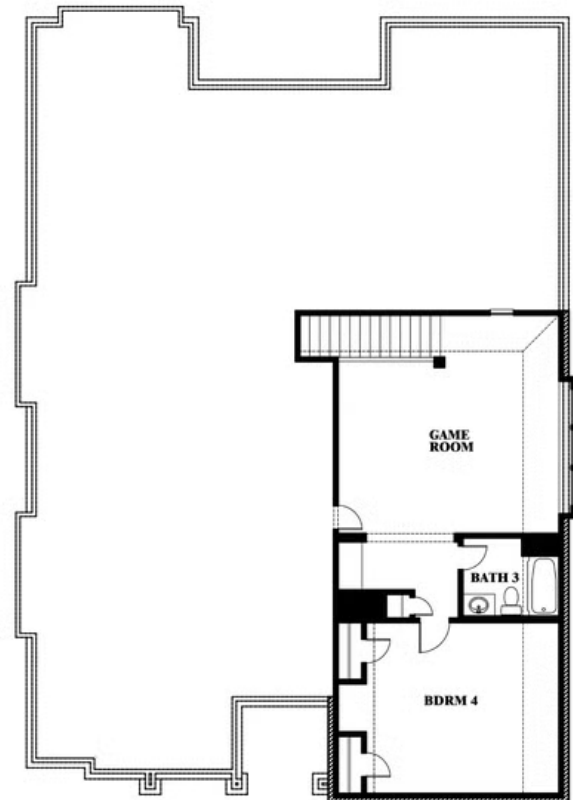

Carolina III

HULEN TRAILS

10628 MOSS COVE DRIVE, FORT WORTH, TX 76036

Carolina III

This brochure is for general informational purposes and is to be used as a guide only. Changes may be made during the development process and floorplans, dimensions, fixtures, fittings, finishes and specifications are subject to change without notice. Window placement, balcony configuration, wardrobe sizes and living areas may vary slightly within each plan type. EQUAL HOUSING OPPORTUNITY