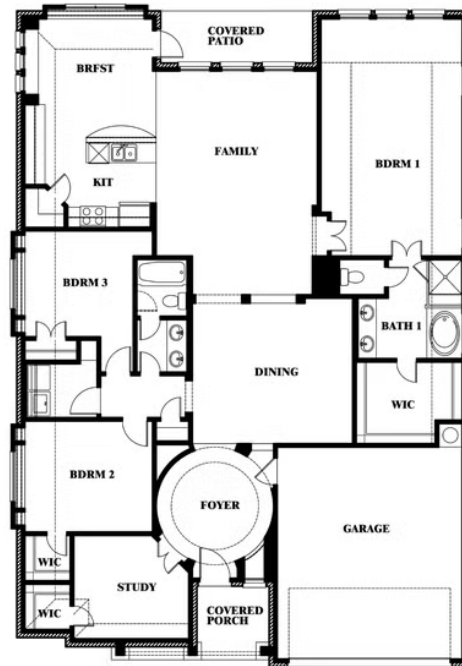

Carolina

HULEN TRAILS

10628 MOSS COVE DRIVE, FORT WORTH, TX 76036

Carolina