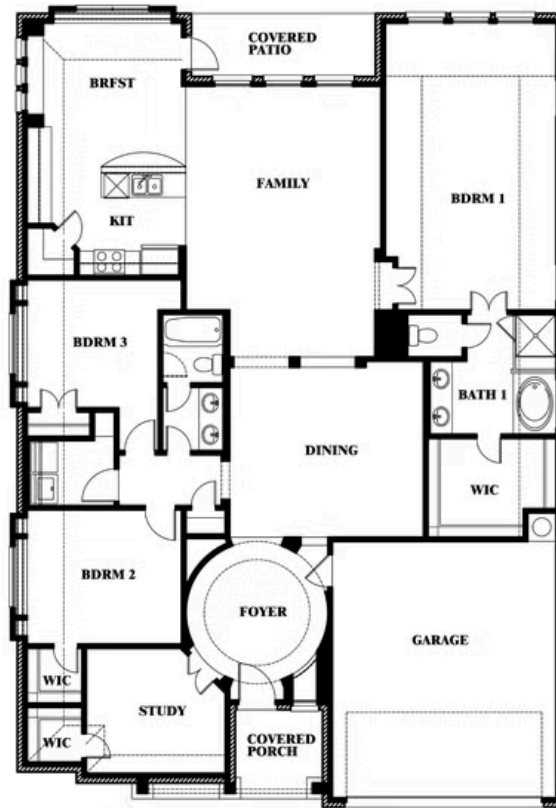

Carolina

HULEN TRAILS

10628 MOSS COVE DRIVE, FORT WORTH, TX 76036

Carolina

This brochure is for general informational purposes and is to be used as a guide only. Changes may be made during the development process and floorplans, dimensions, fixtures, fittings, finishes and specifications are subject to change without notice. Window placement, balcony configuration, wardrobe sizes and living areas may vary slightly within each plan type. EQUAL HOUSING OPPORTUNITY