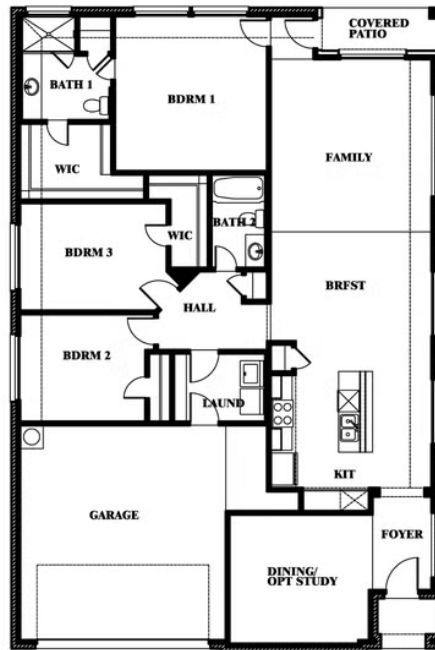

Willow

HULEN TRAILS ELEMENTS

10628 MOSS COVE DRIVE, FORT WORTH, TX 76036

Willow