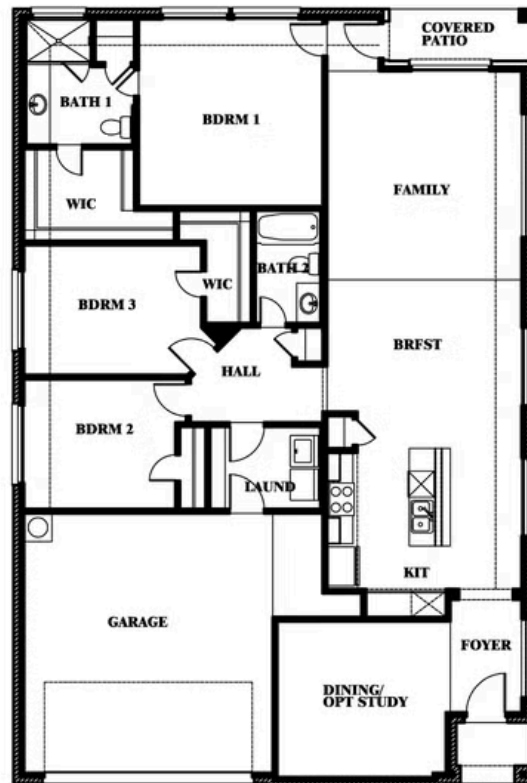

Willow

HOMES FROM
\$346,990

ELEMENTS SERIES

HULEN TRAILS ELEMENTS

10628 MOSS COVE DRIVE, FORT WORTH, TX 76036

1,845
SQUARE FEET

3
BEDROOMS

2.0
BATHROOMS

2
CAR GARAGE

Willow

HULEN TRAILS ELEMENTS

10628 MOSS COVE DRIVE, FORT WORTH, TX 76036

Willow

This brochure is for general informational purposes and is to be used as a guide only. Changes may be made during the development process and floorplans, dimensions, fixtures, fittings, finishes and specifications are subject to change without notice. Window placement, balcony configuration, wardrobe sizes and living areas may vary slightly within each plan type. EQUAL HOUSING OPPORTUNITY