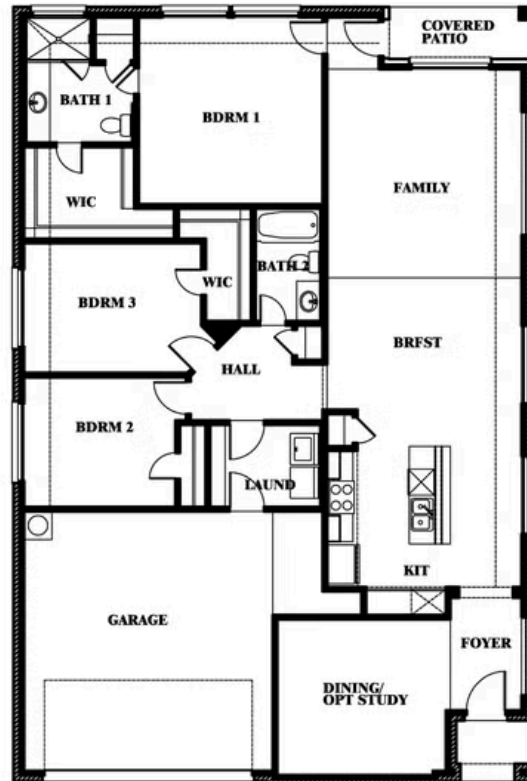

Willow

HULEN TRAILS ELEMENTS

10628 MOSS COVE DRIVE, FORT WORTH, TX 76036

Willow

This brochure is for general informational purposes and is to be used as a guide only. Changes may be made during the development process and floorplans, dimensions, fixtures, fittings, finishes and specifications are subject to change without notice. Window placement, balcony configuration, wardrobe sizes and living areas may vary slightly within each plan type. EQUAL HOUSING OPPORTUNITY

Document generated Mar 31, 2025. Prices, plans, square footage, features and materials are subject to change at any time without notice and vary among communities. Listed prices are for informational purposes only, are not binding, and do not create any contractual obligation(s). The price of any home is dependent on numerous factors, all of which are unique to a specific home, and is not guaranteed until specified in a binding contract. Pricing of elevations and additional optional beds/baths vary per plan. Some plans require a premium homesite. Please ask the Community Manager for details. Renderings of homes are artist concepts and may not reflect exact colors and materials.