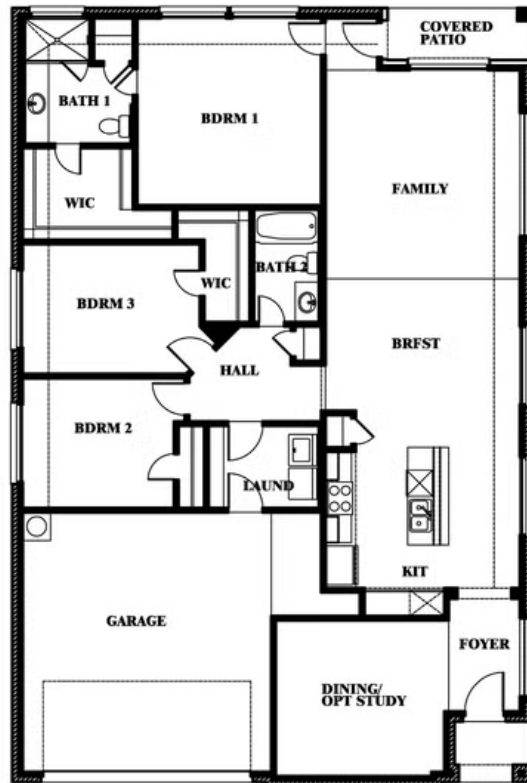

Willow

HOMES FROM
\$346,990

ELEMENTS SERIES

HULEN TRAILS ELEMENTS

10628 MOSS COVE DRIVE, FORT WORTH, TX 76036

1,845
SQUARE FEET

3
BEDROOMS

2.0
BATHROOMS

2
CAR GARAGE

ELEVATION C

ELEVATION A

ELEVATION A

ELEVATION B

ELEVATION B

ELEVATION BS

ELEVATION BS

Willow

HULEN TRAILS ELEMENTS

10628 MOSS COVE DRIVE, FORT WORTH, TX 76036

Willow

This brochure is for general informational purposes and is to be used as a guide only. Changes may be made during the development process and floorplans, dimensions, fixtures, fittings, finishes and specifications are subject to change without notice. Window placement, balcony configuration, wardrobe sizes and living areas may vary slightly within each plan type. EQUAL HOUSING OPPORTUNITY