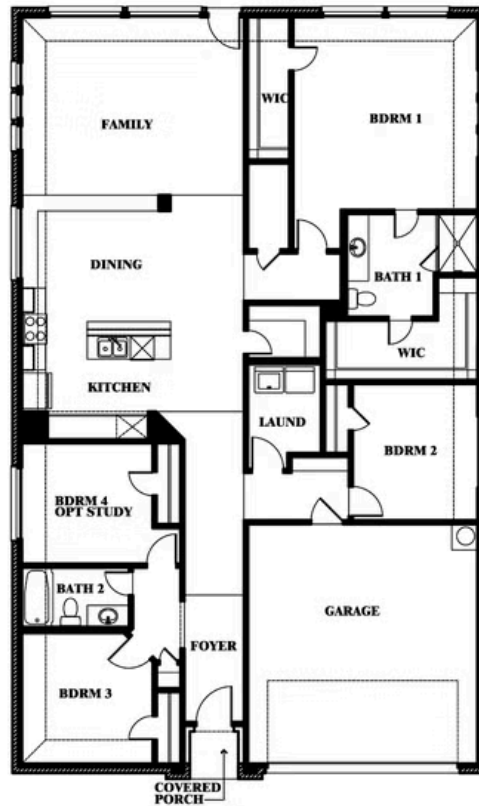

Redbud

HOMES FROM
\$359,990

ELEMENTS SERIES

HULEN TRAILS ELEMENTS

10628 MOSS COVE DRIVE, FORT WORTH, TX 76036

2,132
SQUARE FEET

3
BEDROOMS

2.0
BATHROOMS

2
CAR GARAGE

ELEVATION C

Redbud

HULEN TRAILS ELEMENTS

10628 MOSS COVE DRIVE, FORT WORTH, TX 76036

Redbud

This brochure is for general informational purposes and is to be used as a guide only. Changes may be made during the development process and floorplans, dimensions, fixtures, fittings, finishes and specifications are subject to change without notice. Window placement, balcony configuration, wardrobe sizes and living areas may vary slightly within each plan type. EQUAL HOUSING OPPORTUNITY