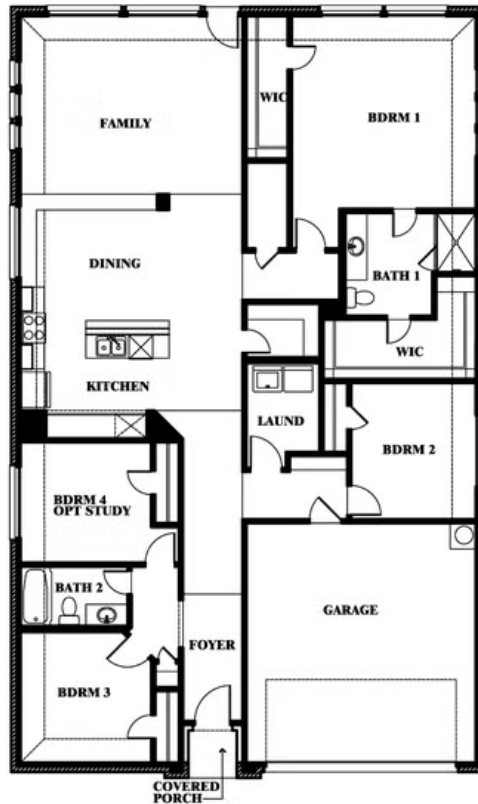

Redbud

HOMES FROM
\$359,990

ELEMENTS SERIES

HULEN TRAILS ELEMENTS

10628 MOSS COVE DRIVE, FORT WORTH, TX 76036

2,132
SQUARE FEET

4
BEDROOMS

2.0
BATHROOMS

2
CAR GARAGE

ELEVATION C

Redbud

HULEN TRAILS ELEMENTS

10628 MOSS COVE DRIVE, FORT WORTH, TX 76036

Redbud

This brochure is for general informational purposes and is to be used as a guide only. Changes may be made during the development process and floorplans, dimensions, fixtures, fittings, finishes and specifications are subject to change without notice. Window placement, balcony configuration, wardrobe sizes and living areas may vary slightly within each plan type. EQUAL HOUSING OPPORTUNITY