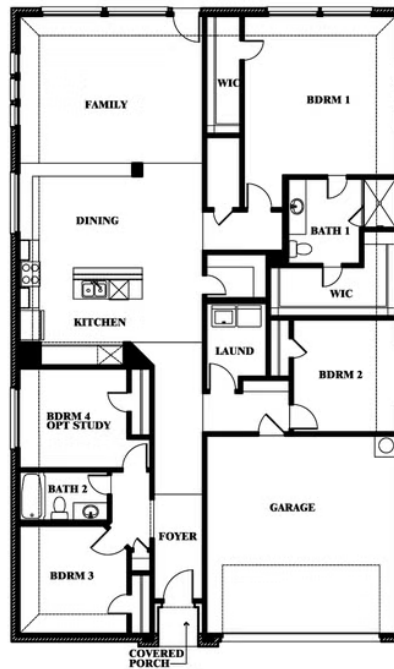

Redbud

HULEN TRAILS ELEMENTS

10628 MOSS COVE DRIVE, FORT WORTH, TX 76036

Redbud