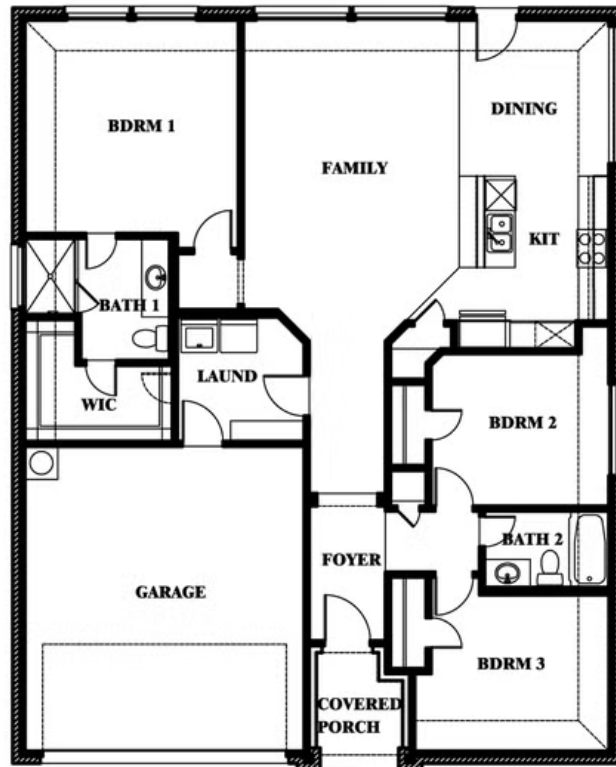

Laurel

HOMES FROM
\$329,990

ELEMENTS SERIES

HULEN TRAILS ELEMENTS

10628 MOSS COVE DRIVE, FORT WORTH, TX 76036

1,531
SQUARE FEET

3
BEDROOMS

2.0
BATHROOMS

2
CAR GARAGE

ELEVATION B

ELEVATION A

ELEVATION A

ELEVATION BS

ELEVATION BS

ELEVATION C

ELEVATION C

Laurel

HULEN TRAILS ELEMENTS

10628 MOSS COVE DRIVE, FORT WORTH, TX 76036

Laurel

This brochure is for general informational purposes and is to be used as a guide only. Changes may be made during the development process and floorplans, dimensions, fixtures, fittings, finishes and specifications are subject to change without notice. Window placement, balcony configuration, wardrobe sizes and living areas may vary slightly within each plan type. EQUAL HOUSING OPPORTUNITY