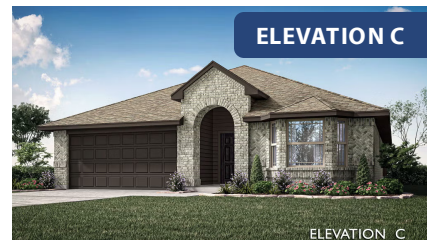

# Laurel

HOMES FROM  
**\$329,990**

**ELEMENTS SERIES**

## HULEN TRAILS ELEMENTS

10628 MOSS COVE DRIVE, FORT WORTH, TX 76036

**1,531**  
SQUARE FEET

**3**  
BEDROOMS

**2.0**  
BATHROOMS

**2**  
CAR GARAGE