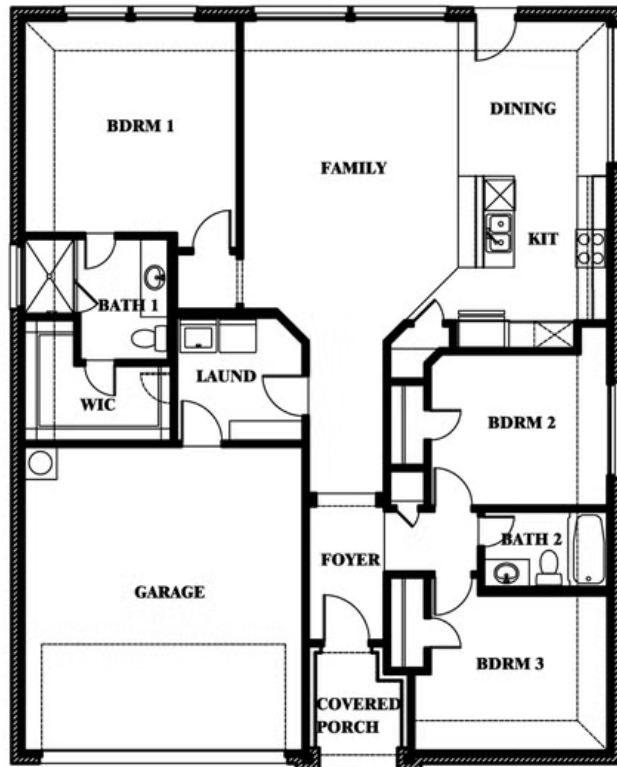

Laurel

HULEN TRAILS ELEMENTS

10628 MOSS COVE DRIVE, FORT WORTH, TX 76036

Laurel

This brochure is for general informational purposes and is to be used as a guide only. Changes may be made during the development process and floorplans, dimensions, fixtures, fittings, finishes and specifications are subject to change without notice. Window placement, balcony configuration, wardrobe sizes and living areas may vary slightly within each plan type. EQUAL HOUSING OPPORTUNITY