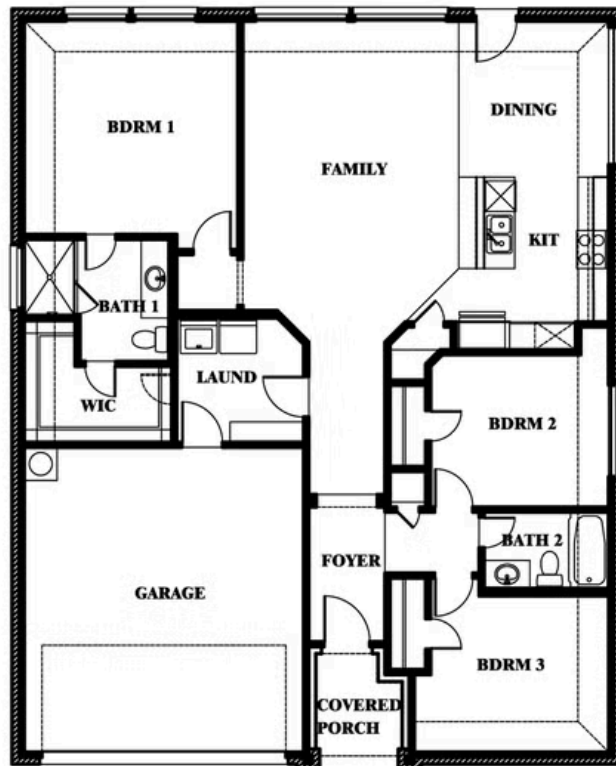

Laurel

HOMES FROM
\$329,990

ELEMENTS SERIES

HULEN TRAILS ELEMENTS

10628 MOSS COVE DRIVE, FORT WORTH, TX 76036

1,531
SQUARE FEET

3
BEDROOMS

2.0
BATHROOMS

2
CAR GARAGE

ELEVATION B

ELEVATION A

ELEVATION A

ELEVATION BS

ELEVATION BS

ELEVATION C

ELEVATION C

Laurel

HULEN TRAILS ELEMENTS

10628 MOSS COVE DRIVE, FORT WORTH, TX 76036

Laurel

This brochure is for general informational purposes and is to be used as a guide only. Changes may be made during the development process and floorplans, dimensions, fixtures, fittings, finishes and specifications are subject to change without notice. Window placement, balcony configuration, wardrobe sizes and living areas may vary slightly within each plan type. EQUAL HOUSING OPPORTUNITY