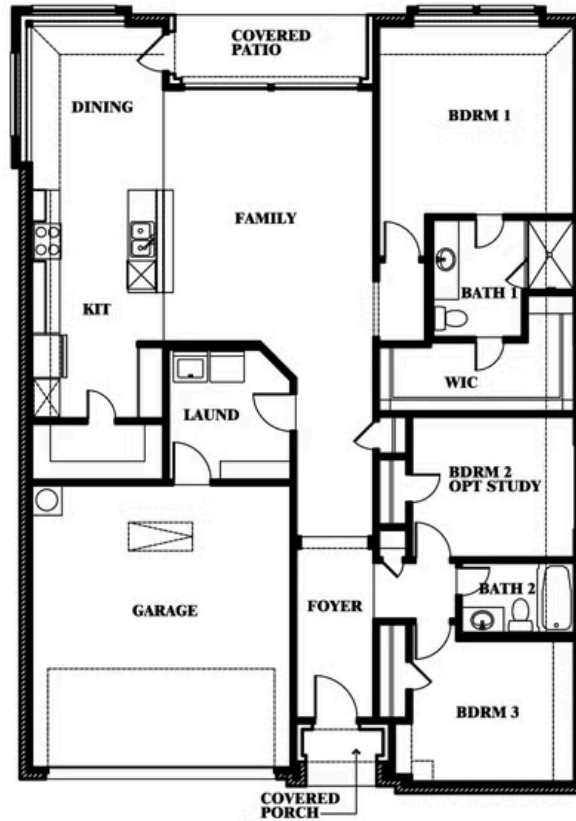

Camellia

HULEN TRAILS ELEMENTS

10628 MOSS COVE DRIVE, FORT WORTH, TX 76036

Camellia

This brochure is for general informational purposes and is to be used as a guide only. Changes may be made during the development process and floorplans, dimensions, fixtures, fittings, finishes and specifications are subject to change without notice. Window placement, balcony configuration, wardrobe sizes and living areas may vary slightly within each plan type. EQUAL HOUSING OPPORTUNITY

Document generated Mar 31, 2025. Prices, plans, square footage, features and materials are subject to change at any time without notice and vary among communities. Listed prices are for informational purposes only, are not binding, and do not create any contractual obligation(s). The price of any home is dependent on numerous factors, all of which are unique to a specific home, and is not guaranteed until specified in a binding contract. Pricing of elevations and additional optional beds/baths vary per plan. Some plans require a premium homesite. Please ask the Community Manager for details. Renderings of homes are artist concepts and may not reflect exact colors and materials.