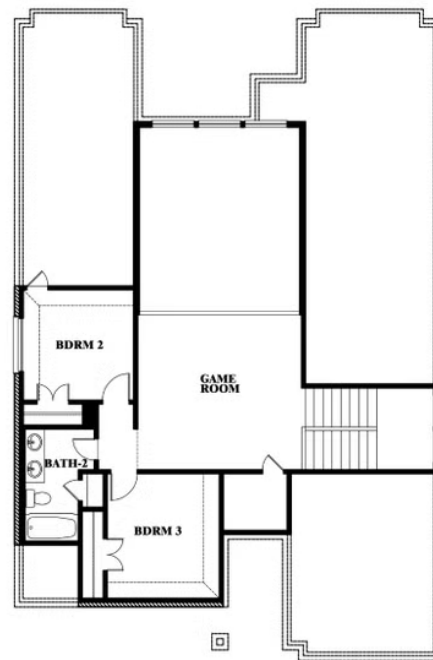

Violet

HULEN TRAILS CLASSIC 60

10628 MOSS COVE DRIVE, FORT WORTH, TX 76036

VIOLET FLOOR PLAN WITH OPTIONAL BEDROOM AT STUDY

Violet
Opt. Bed 5 & Bath 4 at Study