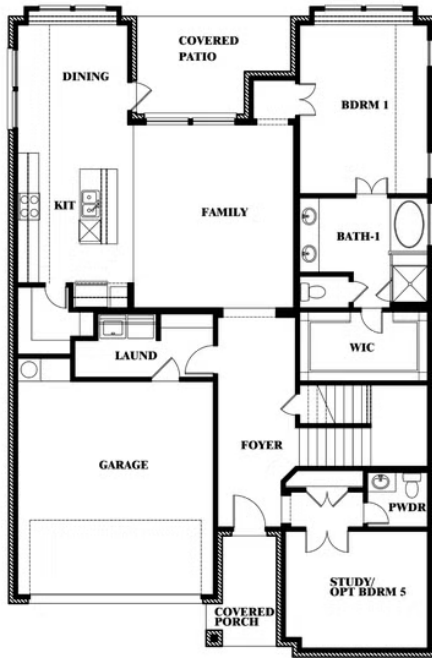

Violet

VIOLET FLOOR PLAN

HULEN TRAILS CLASSIC 60

10628 MOSS COVE DRIVE, FORT WORTH, TX 76036

Violet