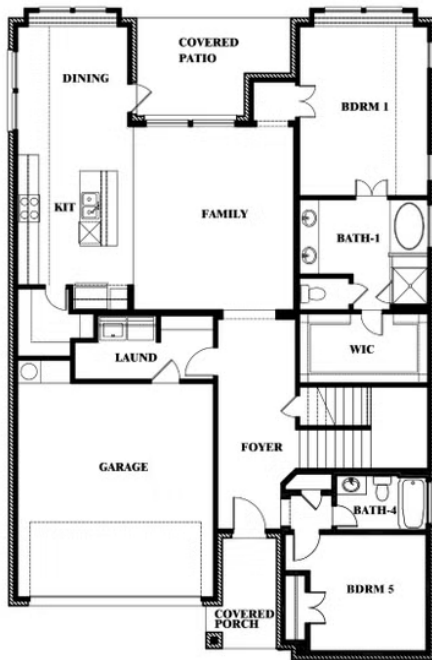

Violet

HULEN TRAILS CLASSIC 60

10628 MOSS COVE DRIVE, FORT WORTH, TX 76036

VIOLET FLOOR PLAN WITH OPTIONAL BEDROOM AT STUDY

Violet
Opt. Bed 5 & Bath 4 at Study