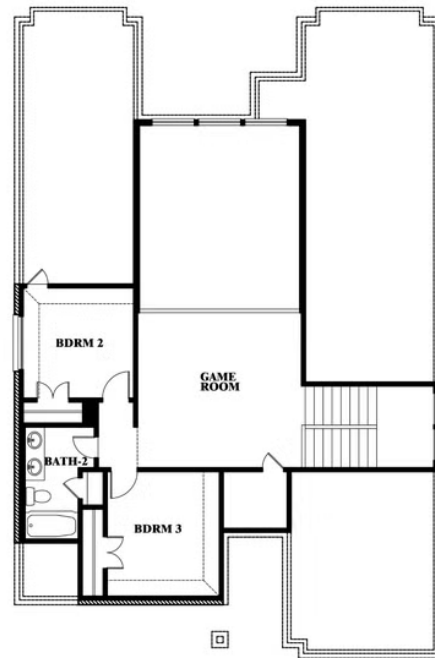

ELEVATION B

ELEVATION B

ELEVATION C

Violet

VIOLET FLOOR PLAN

HULEN TRAILS CLASSIC 60

10628 MOSS COVE DRIVE, FORT WORTH, TX 76036

Violet