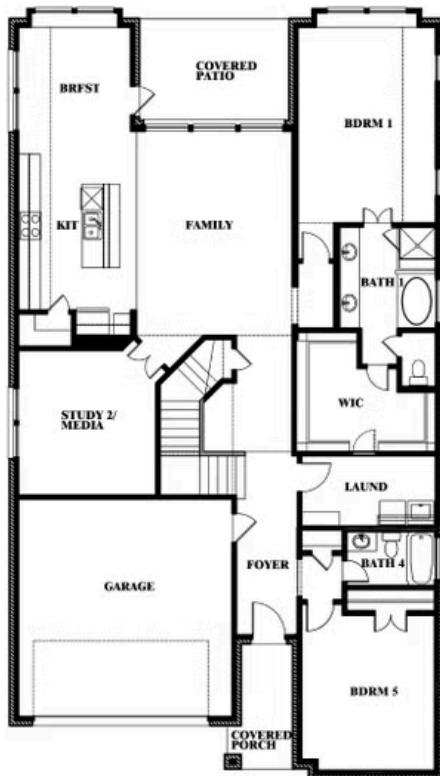

ELEVATION D

ELEVATION D

Rose II

ROSE II FLOOR PLAN

HULEN TRAILS CLASSIC 60

10628 MOSS COVE DRIVE, FORT WORTH, TX 76036

Rose II

This brochure is for general informational purposes and is to be used as a guide only. Changes may be made during the development process and floorplans, dimensions, fixtures, fittings, finishes and specifications are subject to change without notice. Window placement, balcony configuration, wardrobe sizes and living areas may vary slightly within each plan type. EQUAL HOUSING OPPORTUNITY

Rose II

HULEN TRAILS CLASSIC 60

10628 MOSS COVE DRIVE, FORT WORTH, TX 76036

ROSE II FLOOR PLAN WITH OPTIONAL BED & BATH AT STUDY

Rose II Opt. Bed & Bath at Study

This brochure is for general informational purposes and is to be used as a guide only. Changes may be made during the development process and floorplans, dimensions, fixtures, fittings, finishes and specifications are subject to change without notice. Window placement, balcony configuration, wardrobe sizes and living areas may vary slightly within each plan type. EQUAL HOUSING OPPORTUNITY