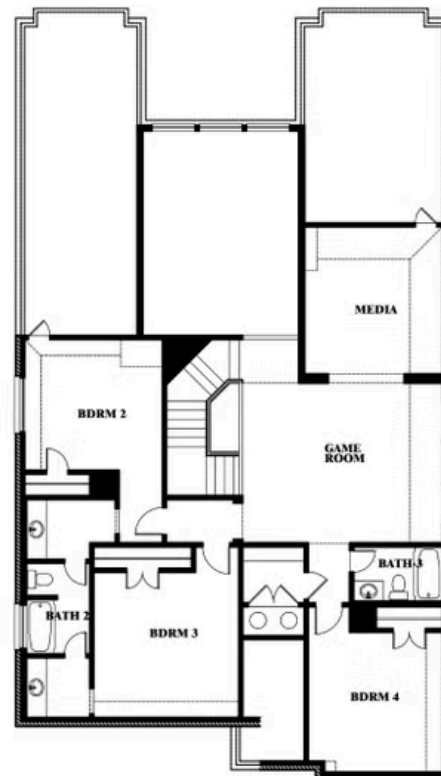

ELEVATION D

ELEVATION D

Rose II

ROSE II FLOOR PLAN

HULEN TRAILS CLASSIC 60

10628 MOSS COVE DRIVE, FORT WORTH, TX 76036

Rose II

This brochure is for general informational purposes and is to be used as a guide only. Changes may be made during the development process and floorplans, dimensions, fixtures, fittings, finishes and specifications are subject to change without notice. Window placement, balcony configuration, wardrobe sizes and living areas may vary slightly within each plan type. EQUAL HOUSING OPPORTUNITY

Rose II

HULEN TRAILS CLASSIC 60

10628 MOSS COVE DRIVE, FORT WORTH, TX 76036

ROSE II FLOOR PLAN WITH OPTIONAL BED & BATH AT STUDY

Rose II Opt. Bed & Bath at Study

This brochure is for general informational purposes and is to be used as a guide only. Changes may be made during the development process and floorplans, dimensions, fixtures, fittings, finishes and specifications are subject to change without notice. Window placement, balcony configuration, wardrobe sizes and living areas may vary slightly within each plan type. EQUAL HOUSING OPPORTUNITY