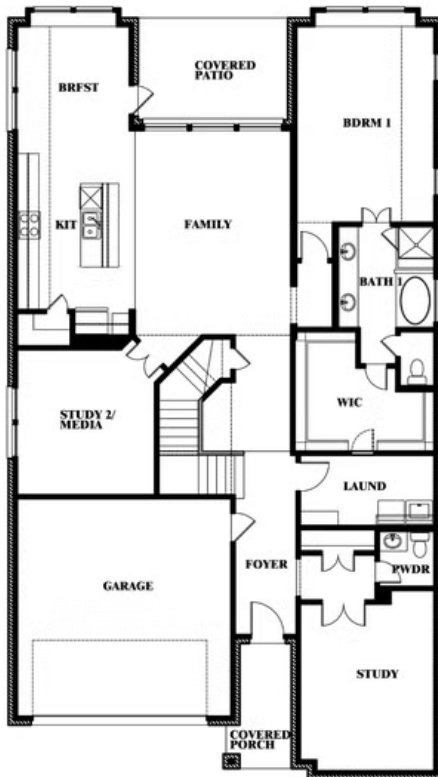

3.5
BATHROOMS

2
CAR GARAGE

ELEVATION A

ELEVATION AS

ELEVATION AS

ELEVATION B

ELEVATION B

ELEVATION C

ELEVATION C

ELEVATION D

ELEVATION D

Rose

ROSE FLOOR PLAN

HULEN TRAILS CLASSIC 60

10628 MOSS COVE DRIVE, FORT WORTH, TX 76036

Rose

This brochure is for general informational purposes and is to be used as a guide only. Changes may be made during the development process and floorplans, dimensions, fixtures, fittings, finishes and specifications are subject to change without notice. Window placement, balcony configuration, wardrobe sizes and living areas may vary slightly within each plan type. EQUAL HOUSING OPPORTUNITY

Rose

HULEN TRAILS CLASSIC 60

10628 MOSS COVE DRIVE, FORT WORTH, TX 76036

ROSE FLOOR PLAN WITH OPTIONAL BED & BATH AT STUDY

Rose
Opt. Bed & Bath at Study

This brochure is for general informational purposes and is to be used as a guide only. Changes may be made during the development process and floorplans, dimensions, fixtures, fittings, finishes and specifications are subject to change without notice. Window placement, balcony configuration, wardrobe sizes and living areas may vary slightly within each plan type. EQUAL HOUSING OPPORTUNITY