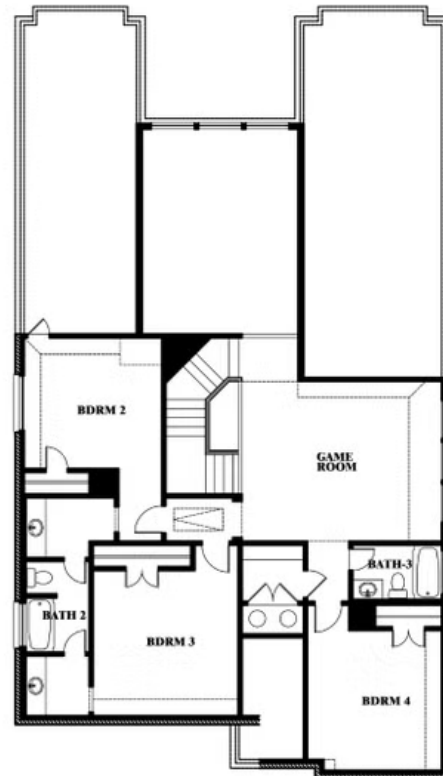

This brochure is for general informational purposes and is to be used as a guide only. Changes may be made during the development process and floorplans, dimensions, fixtures, fittings, finishes and specifications are subject to change without notice. Window placement, balcony configuration, wardrobe sizes and living areas may vary slightly within each plan type. EQUAL HOUSING OPPORTUNITY

Rose

HULEN TRAILS CLASSIC 60

10628 MOSS COVE DRIVE, FORT WORTH, TX 76036

ROSE FLOOR PLAN WITH OPTIONAL BED & BATH AT STUDY

Rose
Opt. Bed & Bath at Study

This brochure is for general informational purposes and is to be used as a guide only. Changes may be made during the development process and floorplans, dimensions, fixtures, fittings, finishes and specifications are subject to change without notice. Window placement, balcony configuration, wardrobe sizes and living areas may vary slightly within each plan type. EQUAL HOUSING OPPORTUNITY