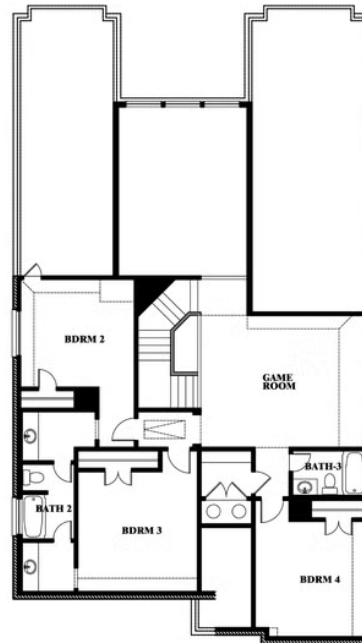

ELEVATION B

ELEVATION B

ELEVATION C

Rose

ROSE FLOOR PLAN

HULEN TRAILS CLASSIC 60

10628 MOSS COVE DRIVE, FORT WORTH, TX 76036

Rose