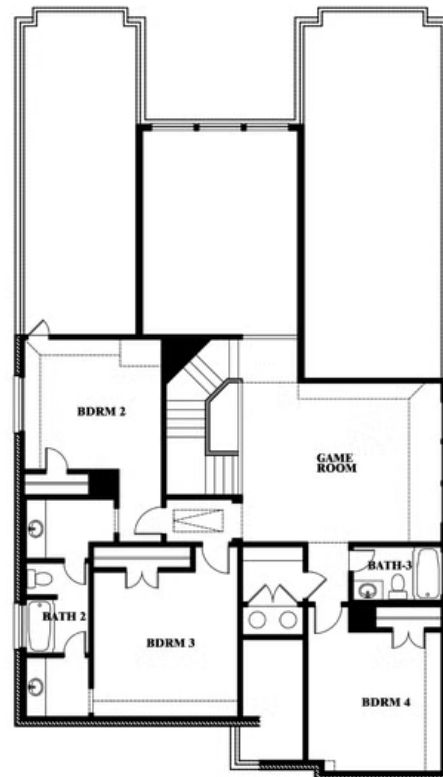

3.5
BATHROOMS

2
CAR GARAGE

ELEVATION A

ELEVATION AS

ELEVATION AS

ELEVATION B

ELEVATION B

ELEVATION C

ELEVATION C

ELEVATION D

ELEVATION D

Rose

ROSE FLOOR PLAN

HULEN TRAILS CLASSIC 60

10628 MOSS COVE DRIVE, FORT WORTH, TX 76036

Rose

This brochure is for general informational purposes and is to be used as a guide only. Changes may be made during the development process and floorplans, dimensions, fixtures, fittings, finishes and specifications are subject to change without notice. Window placement, balcony configuration, wardrobe sizes and living areas may vary slightly within each plan type. EQUAL HOUSING OPPORTUNITY