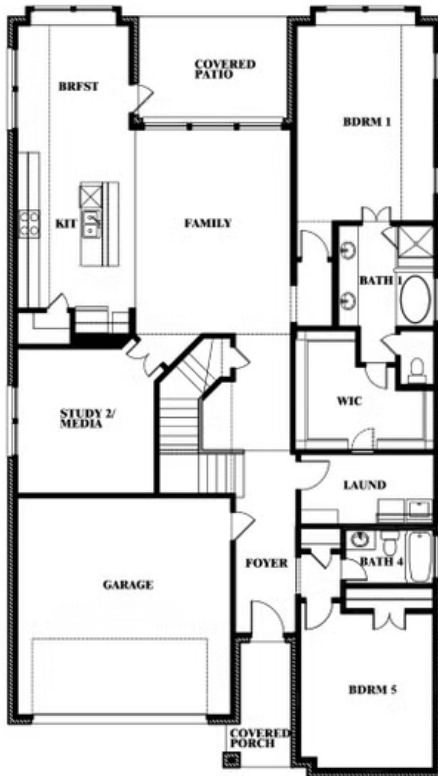

3.5
BATHROOMS

2
CAR GARAGE

ELEVATION A

ELEVATION AS

ELEVATION AS

ELEVATION B

ELEVATION B

ELEVATION C

ELEVATION C

ELEVATION D

ELEVATION D

Rose

ROSE FLOOR PLAN

HULEN TRAILS CLASSIC 60

10628 MOSS COVE DRIVE, FORT WORTH, TX 76036

Rose

This brochure is for general informational purposes and is to be used as a guide only. Changes may be made during the development process and floorplans, dimensions, fixtures, fittings, finishes and specifications are subject to change without notice. Window placement, balcony configuration, wardrobe sizes and living areas may vary slightly within each plan type. EQUAL HOUSING OPPORTUNITY

Rose

HULEN TRAILS CLASSIC 60

10628 MOSS COVE DRIVE, FORT WORTH, TX 76036

ROSE FLOOR PLAN WITH OPTIONAL BED & BATH AT STUDY

Rose
Opt. Bed & Bath at Study

This brochure is for general informational purposes and is to be used as a guide only. Changes may be made during the development process and floorplans, dimensions, fixtures, fittings, finishes and specifications are subject to change without notice. Window placement, balcony configuration, wardrobe sizes and living areas may vary slightly within each plan type. EQUAL HOUSING OPPORTUNITY