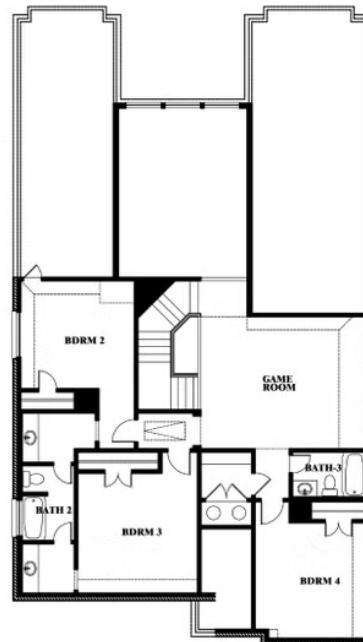

Rose

HULEN TRAILS CLASSIC 60

10628 MOSS COVE DRIVE, FORT WORTH, TX 76036

ROSE FLOOR PLAN WITH OPTIONAL BED & BATH AT STUDY

Rose
Opt. Bed & Bath at Study