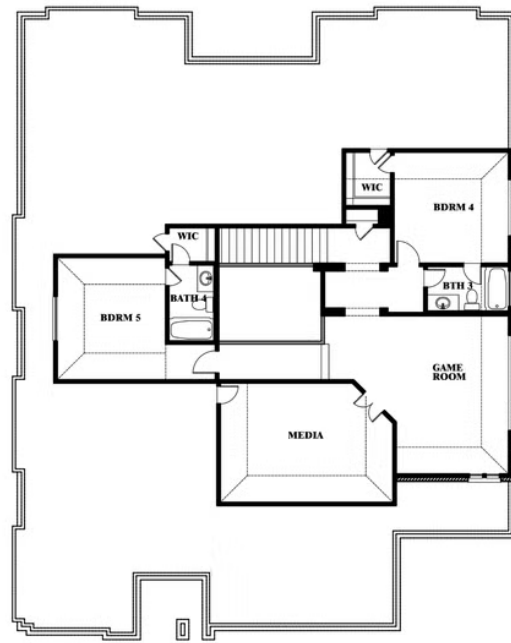

Primrose FE VI

HULEN TRAILS CLASSIC 60

10628 MOSS COVE DRIVE, FORT WORTH, TX 76036

Primrose FE VI