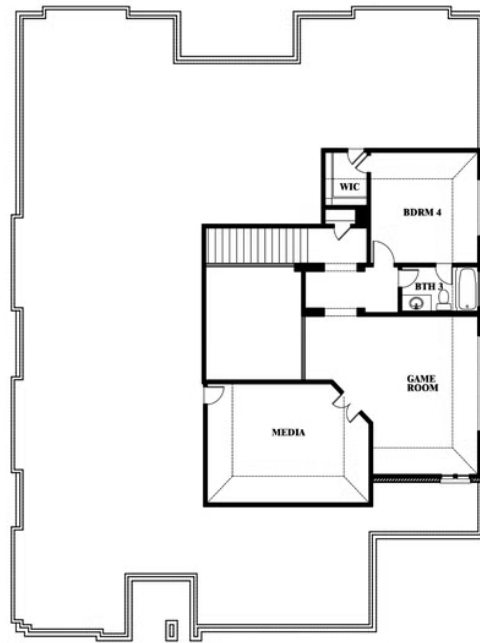

Primrose FE V

HULEN TRAILS CLASSIC 60

10628 MOSS COVE DRIVE, FORT WORTH, TX 76036

Primrose FE V