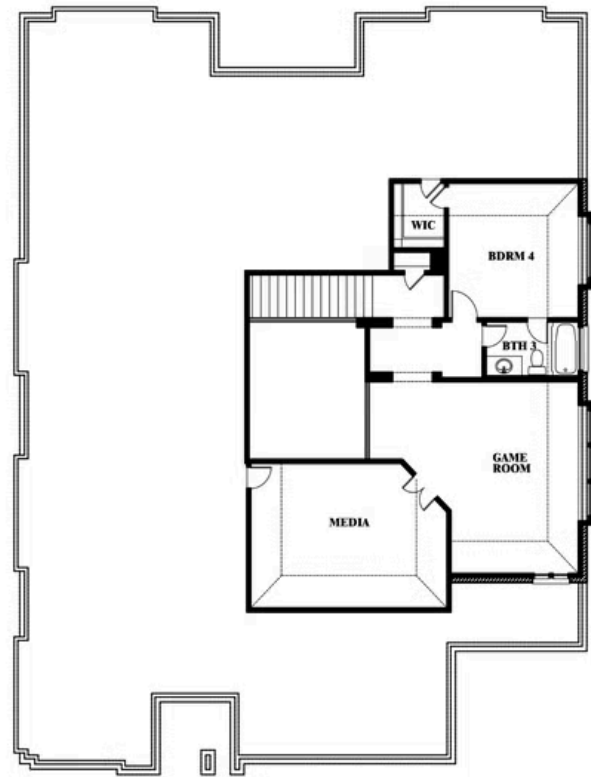

Primrose FE V

HOMES FROM
\$576,990

CLASSIC SERIES

HULEN TRAILS CLASSIC 60

10628 MOSS COVE DRIVE, FORT WORTH, TX 76036

3,733
SQUARE FEET

4
BEDROOMS

3.5
BATHROOMS

3
CAR GARAGE

ELEVATION A

ELEVATION B

ELEVATION B

ELEVATION C

ELEVATION C

Primrose FE V

HULEN TRAILS CLASSIC 60

10628 MOSS COVE DRIVE, FORT WORTH, TX 76036

Primrose FE V

This brochure is for general informational purposes and is to be used as a guide only. Changes may be made during the development process and floorplans, dimensions, fixtures, fittings, finishes and specifications are subject to change without notice. Window placement, balcony configuration, wardrobe sizes and living areas may vary slightly within each plan type. EQUAL HOUSING OPPORTUNITY