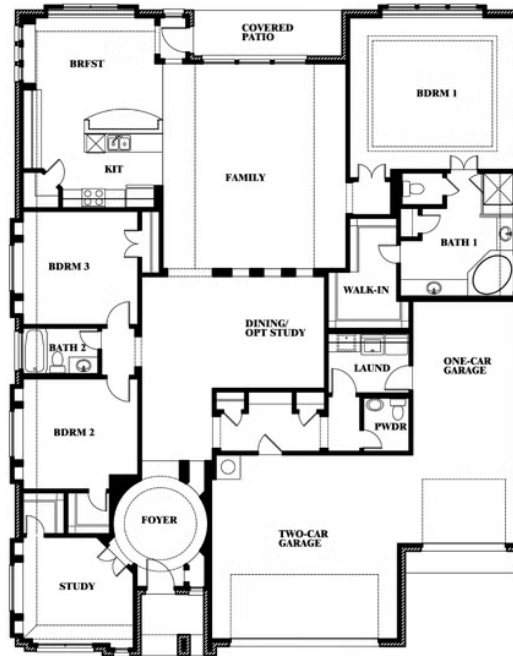

Primrose FE

HULEN TRAILS CLASSIC 60

10628 MOSS COVE DRIVE, FORT WORTH, TX 76036

Primrose FE