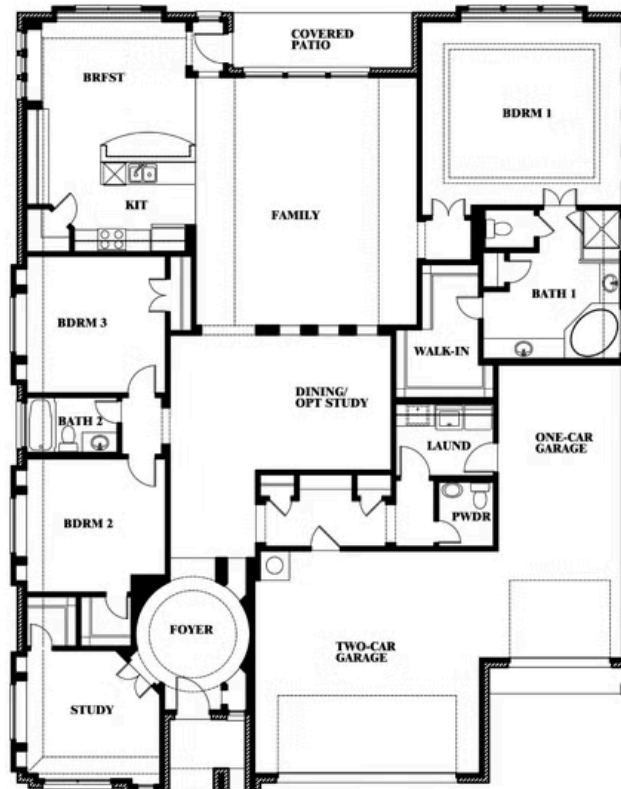

Primrose FE

HULEN TRAILS CLASSIC 60

10628 MOSS COVE DRIVE, FORT WORTH, TX 76036

Primrose FE

This brochure is for general informational purposes and is to be used as a guide only. Changes may be made during the development process and floorplans, dimensions, fixtures, fittings, finishes and specifications are subject to change without notice. Window placement, balcony configuration, wardrobe sizes and living areas may vary slightly within each plan type. EQUAL HOUSING OPPORTUNITY

Document generated Mar 14, 2025. Prices, plans, square footage, features and materials are subject to change at any time without notice and vary among communities. Listed prices are for informational purposes only, are not binding, and do not create any contractual obligation(s). The price of any home is dependent on numerous factors, all of which are unique to a specific home, and is not guaranteed until specified in a binding contract. Pricing of elevations and additional optional beds/baths vary per plan. Some plans require a premium homesite. Please ask the Community Manager for details. Renderings of homes are artist concepts and may not reflect exact colors and materials.