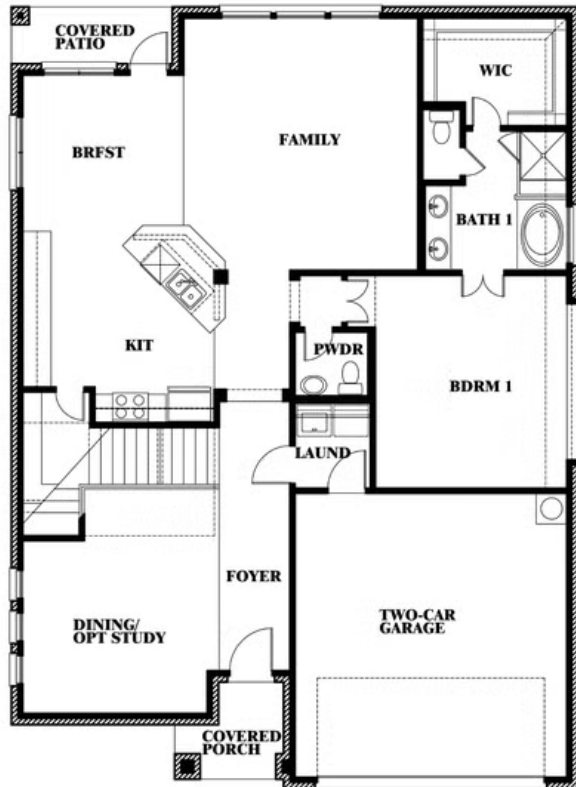

2.5
BATHROOMS

2
CAR GARAGE

ELEVATION C

ELEVATION AS

ELEVATION AS

ELEVATION A

ELEVATION A

ELEVATION CS

ELEVATION CS

ELEVATION D

ELEVATION D

Dewberry

HULEN TRAILS CLASSIC 60

10628 MOSS COVE DRIVE, FORT WORTH, TX 76036

Dewberry

This brochure is for general informational purposes and is to be used as a guide only. Changes may be made during the development process and floorplans, dimensions, fixtures, fittings, finishes and specifications are subject to change without notice. Window placement, balcony configuration, wardrobe sizes and living areas may vary slightly within each plan type. EQUAL HOUSING OPPORTUNITY