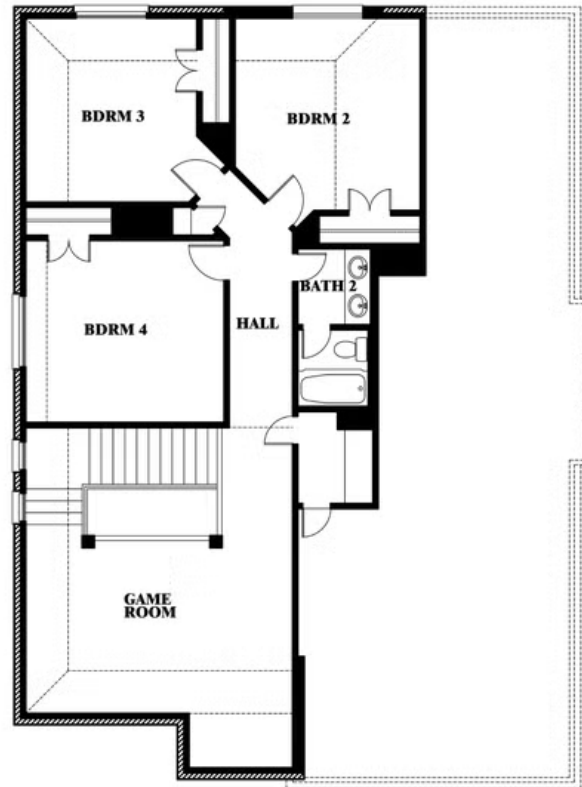

ELEVATION CS

ELEVATION D

ELEVATION D

Dewberry

HULEN TRAILS CLASSIC 60

10628 MOSS COVE DRIVE, FORT WORTH, TX 76036

Dewberry

This brochure is for general informational purposes and is to be used as a guide only. Changes may be made during the development process and floorplans, dimensions, fixtures, fittings, finishes and specifications are subject to change without notice. Window placement, balcony configuration, wardrobe sizes and living areas may vary slightly within each plan type. EQUAL HOUSING OPPORTUNITY