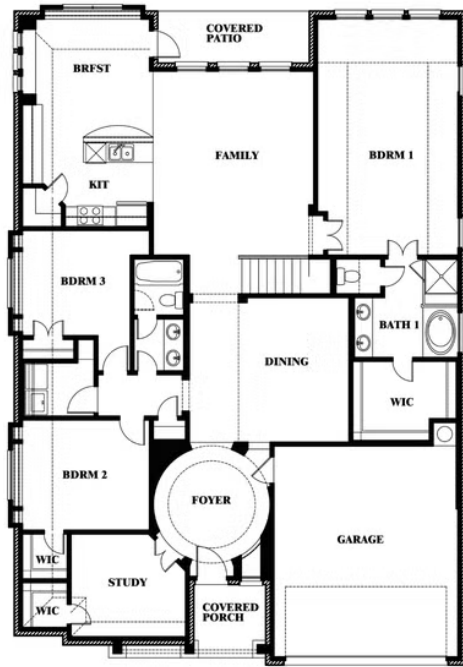

Carolina IV

HULEN TRAILS CLASSIC 60

10628 MOSS COVE DRIVE, FORT WORTH, TX 76036

Carolina IV