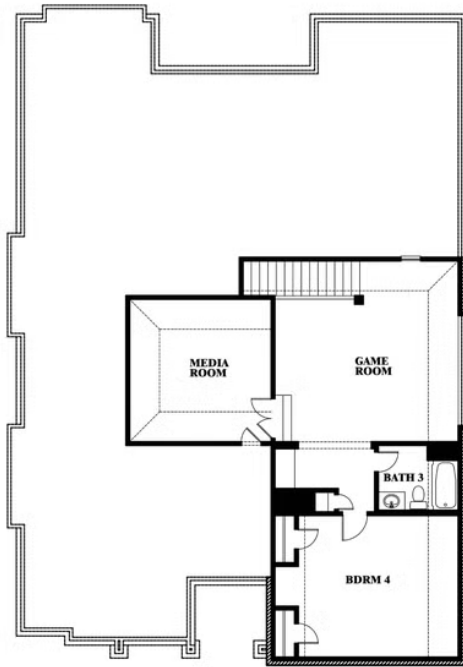

Carolina IV

HULEN TRAILS CLASSIC 60

10628 MOSS COVE DRIVE, FORT WORTH, TX 76036

Carolina IV