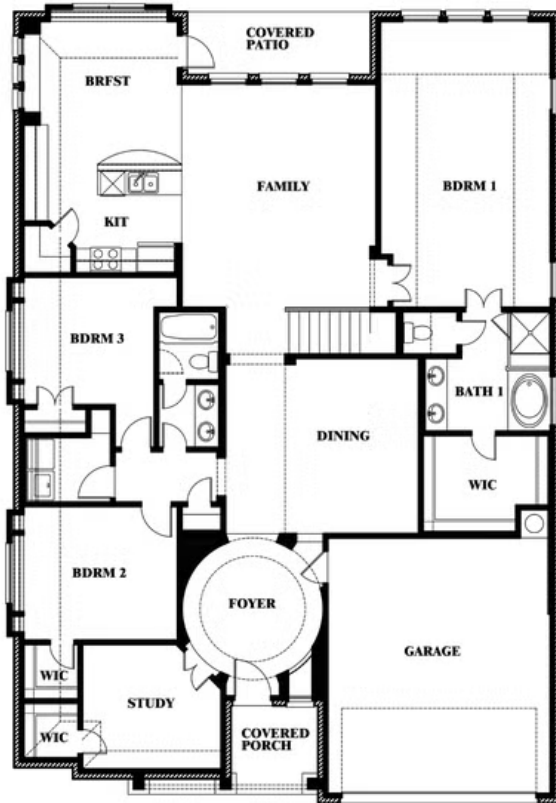

2
CAR GARAGE

ELEVATION AS

ELEVATION A

ELEVATION A

ELEVATION C

ELEVATION C

ELEVATION D

ELEVATION D

ELEVATION E

ELEVATION E

ELEVATION F

ELEVATION F

Carolina III

HULEN TRAILS CLASSIC 60

10628 MOSS COVE DRIVE, FORT WORTH, TX 76036

Carolina III

This brochure is for general informational purposes and is to be used as a guide only. Changes may be made during the development process and floorplans, dimensions, fixtures, fittings, finishes and specifications are subject to change without notice. Window placement, balcony configuration, wardrobe sizes and living areas may vary slightly within each plan type. EQUAL HOUSING OPPORTUNITY