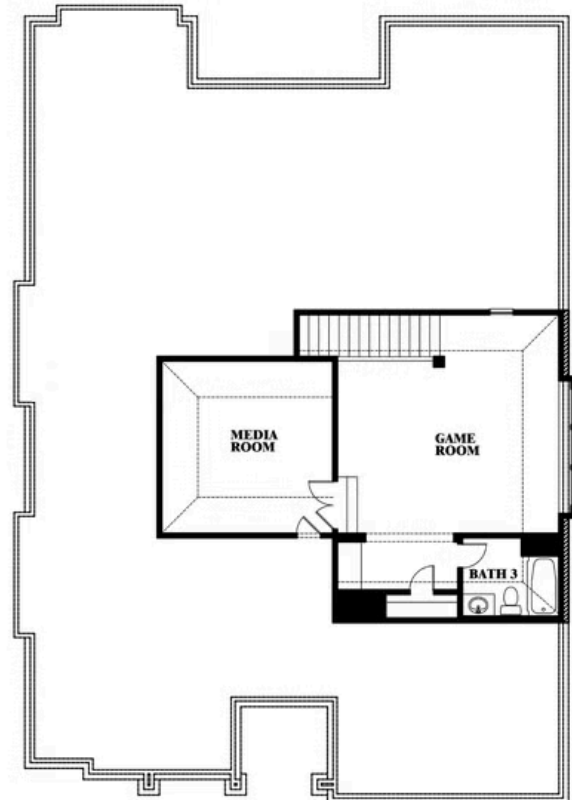

This brochure is for general informational purposes and is to be used as a guide only. Changes may be made during the development process and floorplans, dimensions, fixtures, fittings, finishes and specifications are subject to change without notice. Window placement, balcony configuration, wardrobe sizes and living areas may vary slightly within each plan type. EQUAL HOUSING OPPORTUNITY

Carolina II

HULEN TRAILS CLASSIC 60

10628 MOSS COVE DRIVE, FORT WORTH, TX 76036

Carolina II with Media Room

This brochure is for general informational purposes and is to be used as a guide only. Changes may be made during the development process and floorplans, dimensions, fixtures, fittings, finishes and specifications are subject to change without notice. Window placement, balcony configuration, wardrobe sizes and living areas may vary slightly within each plan type. EQUAL HOUSING OPPORTUNITY