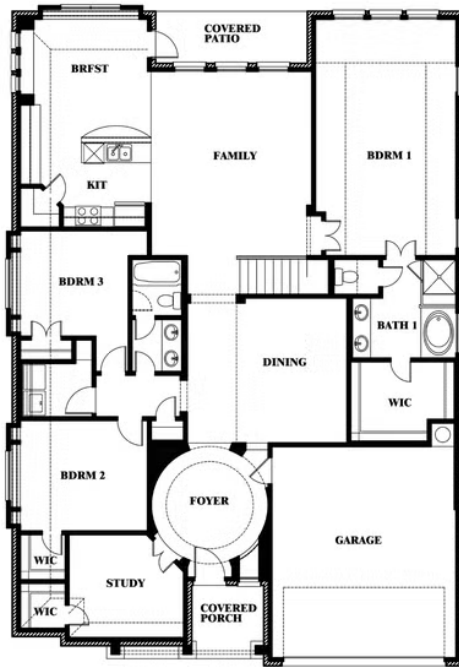

Carolina II

HULEN TRAILS CLASSIC 60

10628 MOSS COVE DRIVE, FORT WORTH, TX 76036

Carolina II with Media Room