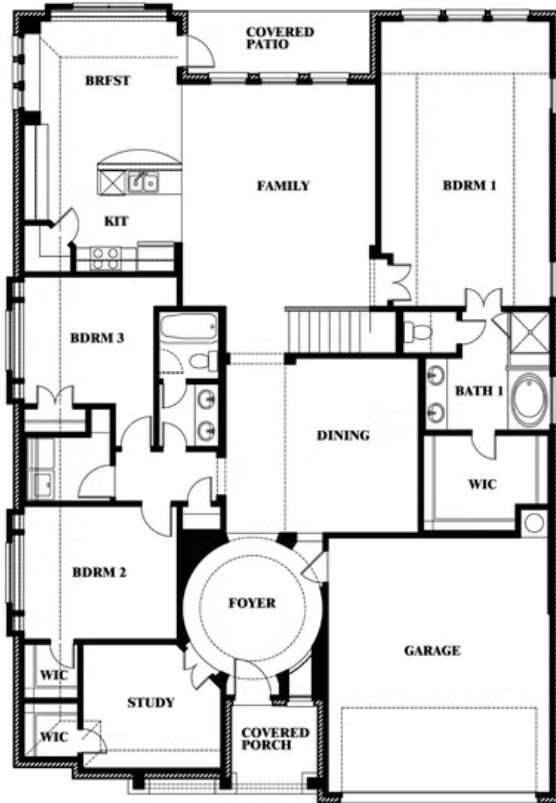

This brochure is for general informational purposes and is to be used as a guide only. Changes may be made during the development process and floorplans, dimensions, fixtures, fittings, finishes and specifications are subject to change without notice. Window placement, balcony configuration, wardrobe sizes and living areas may vary slightly within each plan type. EQUAL HOUSING OPPORTUNITY

Carolina II

HULEN TRAILS CLASSIC 60

10628 MOSS COVE DRIVE, FORT WORTH, TX 76036

Carolina II with Media Room

This brochure is for general informational purposes and is to be used as a guide only. Changes may be made during the development process and floorplans, dimensions, fixtures, fittings, finishes and specifications are subject to change without notice. Window placement, balcony configuration, wardrobe sizes and living areas may vary slightly within each plan type. EQUAL HOUSING OPPORTUNITY