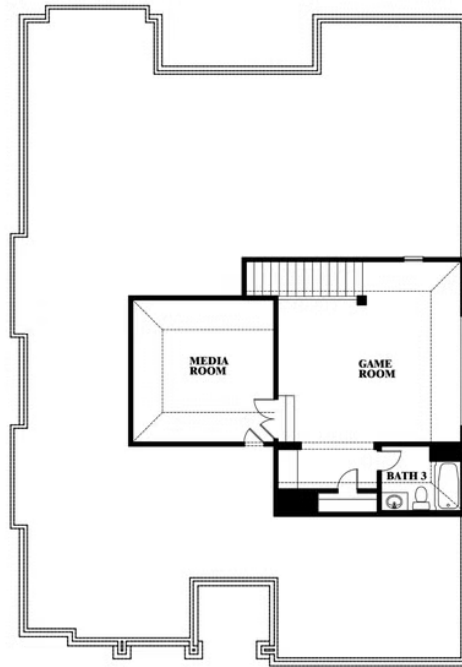

Carolina II

HULEN TRAILS CLASSIC 60

10628 MOSS COVE DRIVE, FORT WORTH, TX 76036

Carolina II with Media Room