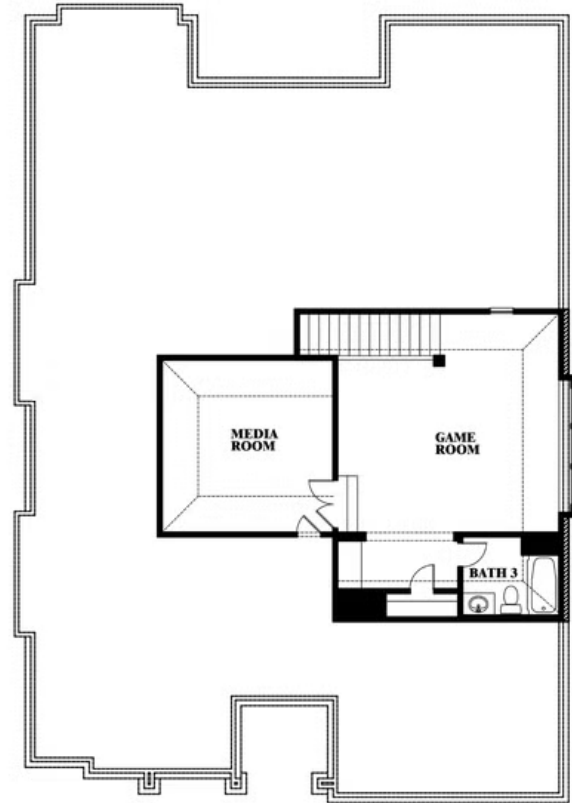

This brochure is for general informational purposes and is to be used as a guide only. Changes may be made during the development process and floorplans, dimensions, fixtures, fittings, finishes and specifications are subject to change without notice. Window placement, balcony configuration, wardrobe sizes and living areas may vary slightly within each plan type. EQUAL HOUSING OPPORTUNITY

Carolina II

HULEN TRAILS CLASSIC 60

10628 MOSS COVE DRIVE, FORT WORTH, TX 76036

Carolina II with Media Room

This brochure is for general informational purposes and is to be used as a guide only. Changes may be made during the development process and floorplans, dimensions, fixtures, fittings, finishes and specifications are subject to change without notice. Window placement, balcony configuration, wardrobe sizes and living areas may vary slightly within each plan type. EQUAL HOUSING OPPORTUNITY