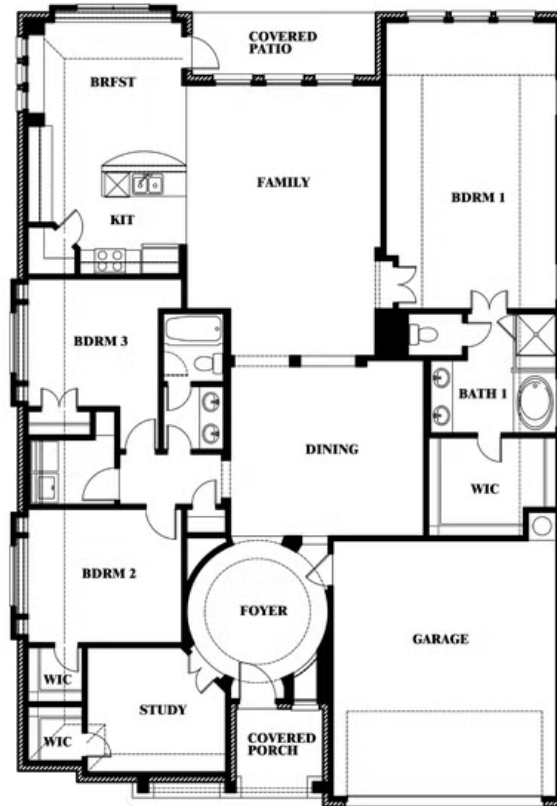

2
CAR GARAGE

ELEVATION C

Carolina

HULEN TRAILS CLASSIC 60

10628 MOSS COVE DRIVE, FORT WORTH, TX 76036

Carolina

This brochure is for general informational purposes and is to be used as a guide only. Changes may be made during the development process and floorplans, dimensions, fixtures, fittings, finishes and specifications are subject to change without notice. Window placement, balcony configuration, wardrobe sizes and living areas may vary slightly within each plan type. EQUAL HOUSING OPPORTUNITY