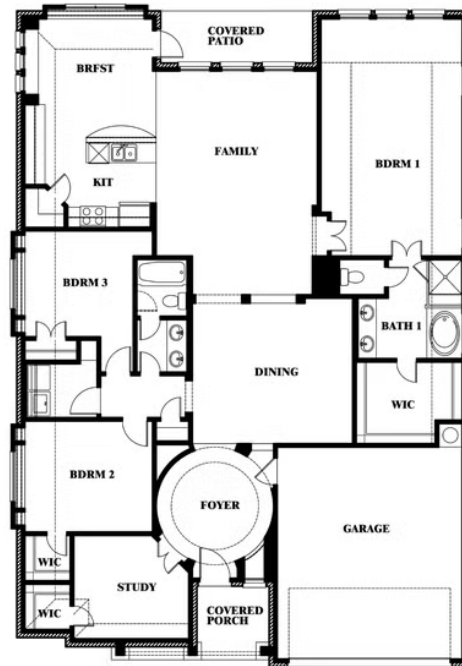

Carolina

HULEN TRAILS CLASSIC 60

10628 MOSS COVE DRIVE, FORT WORTH, TX 76036

Carolina