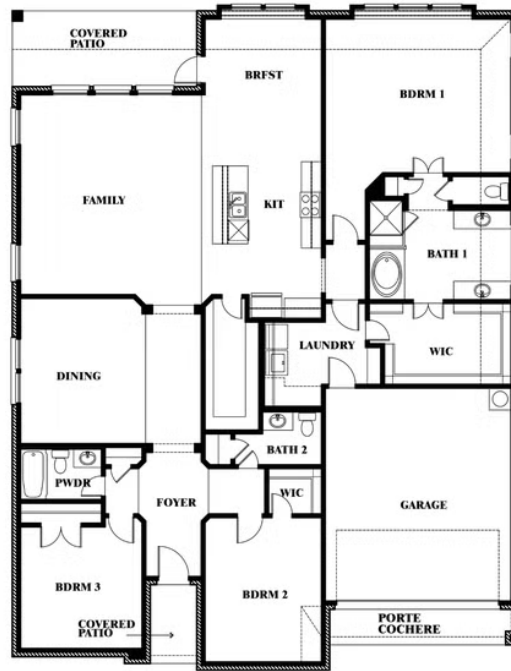

Caraway

HULEN TRAILS CLASSIC 60

10628 MOSS COVE DRIVE, FORT WORTH, TX 76036

Caraway