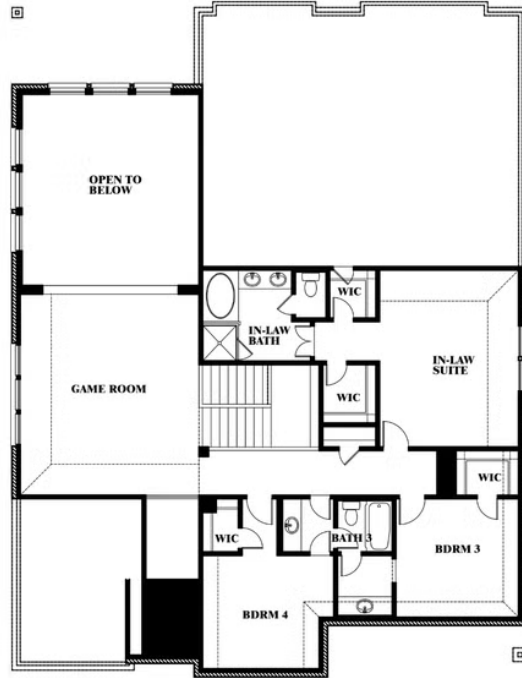

Bellflower III

HULEN TRAILS CLASSIC 60

10628 MOSS COVE DRIVE, FORT WORTH, TX 76036

BELLFLOWER III FLOOR PLAN

Bellflower III