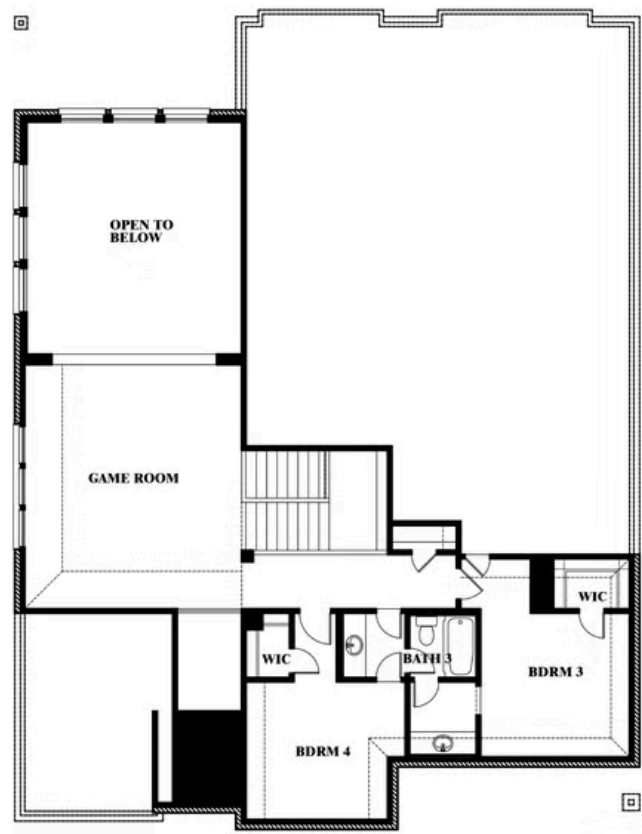

Bellflower

HOMES FROM
\$529,990

CLASSIC SERIES

HULEN TRAILS CLASSIC 60

10628 MOSS COVE DRIVE, FORT WORTH, TX 76036

3,527
SQUARE FEET

4
BEDROOMS

3.5
BATHROOMS

2
CAR GARAGE

ELEVATION D

ELEVATION A

ELEVATION A

ELEVATION AS

ELEVATION AS

ELEVATION B

ELEVATION B

ELEVATION C

ELEVATION C

Bellflower

HULEN TRAILS CLASSIC 60

10628 MOSS COVE DRIVE, FORT WORTH, TX 76036

BELFLOWER FLOOR PLAN

Bellflower

This brochure is for general informational purposes and is to be used as a guide only. Changes may be made during the development process and floorplans, dimensions, fixtures, fittings, finishes and specifications are subject to change without notice. Window placement, balcony configuration, wardrobe sizes and living areas may vary slightly within each plan type. EQUAL HOUSING OPPORTUNITY