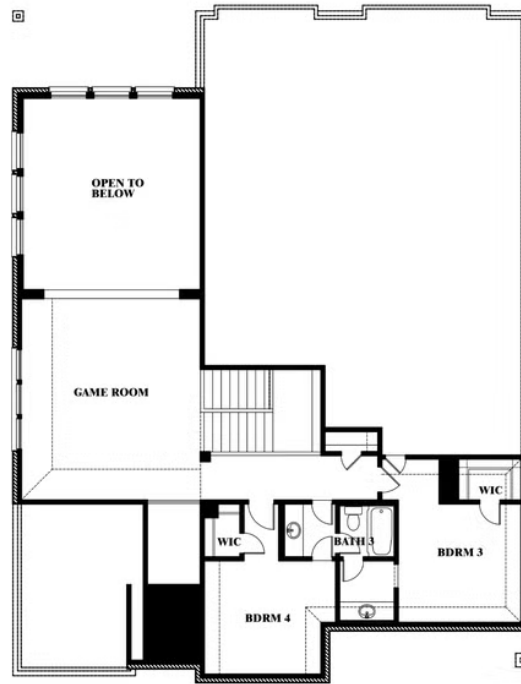

ELEVATION AS

ELEVATION AS

ELEVATION B

ELEVATION B

Bellflower

HULEN TRAILS CLASSIC 60

10628 MOSS COVE DRIVE, FORT WORTH, TX 76036

Bellflower