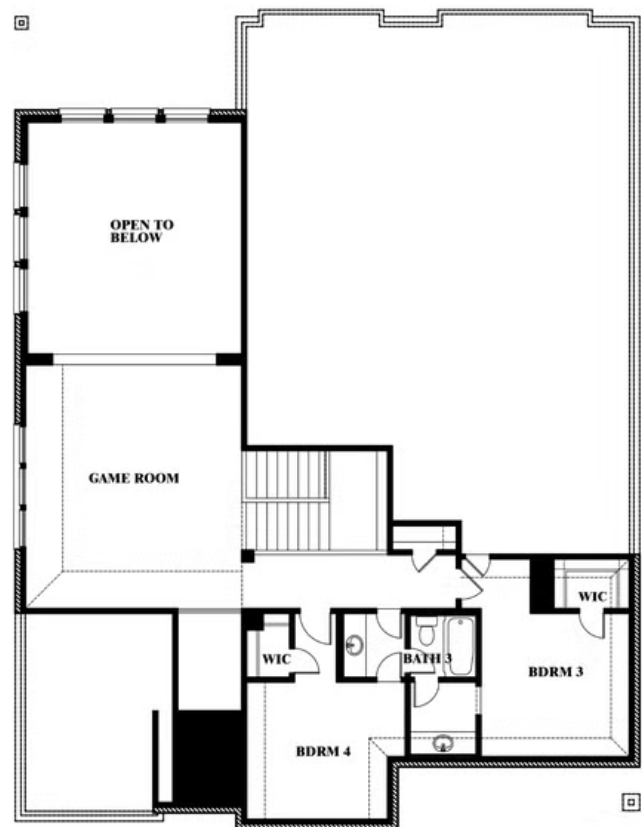

2
CAR GARAGE

ELEVATION D

ELEVATION A

ELEVATION A

ELEVATION AS

ELEVATION AS

ELEVATION B

ELEVATION B

ELEVATION C

ELEVATION C

Bellflower

HULEN TRAILS CLASSIC 60

10628 MOSS COVE DRIVE, FORT WORTH, TX 76036

Bellflower

This brochure is for general informational purposes and is to be used as a guide only. Changes may be made during the development process and floorplans, dimensions, fixtures, fittings, finishes and specifications are subject to change without notice. Window placement, balcony configuration, wardrobe sizes and living areas may vary slightly within each plan type. EQUAL HOUSING OPPORTUNITY