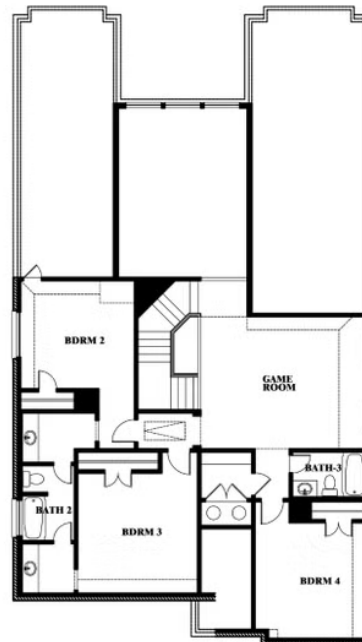

Rose

HULEN TRAILS CLASSIC 50

10628 MOSS COVE DRIVE, FORT WORTH, TX 76036

ROSE FLOOR PLAN WITH OPTIONAL BED & BATH AT STUDY

Rose
Opt. Bed & Bath at Study