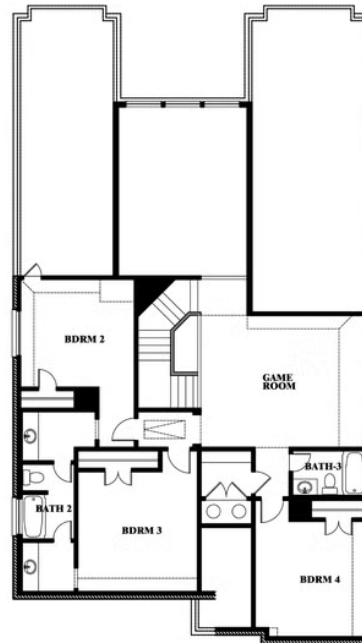

ELEVATION B

ELEVATION B

ELEVATION C

Rose

ROSE FLOOR PLAN

HULEN TRAILS CLASSIC 50

10628 MOSS COVE DRIVE, FORT WORTH, TX 76036

Rose