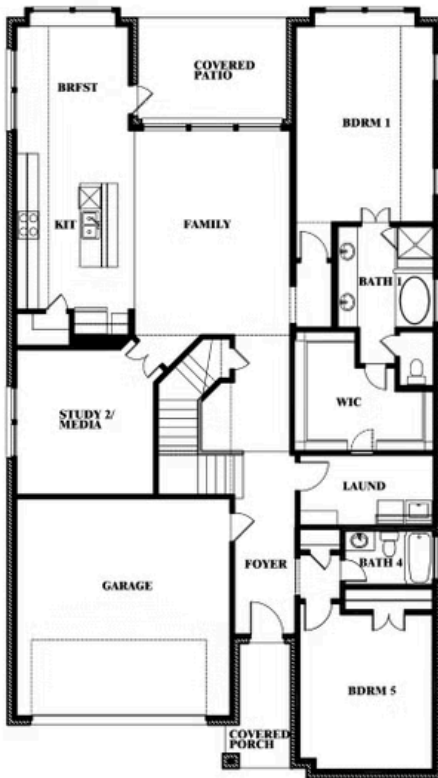

ELEVATION D

ELEVATION D

Rose

ROSE FLOOR PLAN

HULEN TRAILS CLASSIC 50

10628 MOSS COVE DRIVE, FORT WORTH, TX 76036

Rose

This brochure is for general informational purposes and is to be used as a guide only. Changes may be made during the development process and floorplans, dimensions, fixtures, fittings, finishes and specifications are subject to change without notice. Window placement, balcony configuration, wardrobe sizes and living areas may vary slightly within each plan type. EQUAL HOUSING OPPORTUNITY

Rose

HULEN TRAILS CLASSIC 50

10628 MOSS COVE DRIVE, FORT WORTH, TX 76036

ROSE FLOOR PLAN WITH OPTIONAL BED & BATH AT STUDY

Rose
Opt. Bed & Bath at Study

This brochure is for general informational purposes and is to be used as a guide only. Changes may be made during the development process and floorplans, dimensions, fixtures, fittings, finishes and specifications are subject to change without notice. Window placement, balcony configuration, wardrobe sizes and living areas may vary slightly within each plan type. EQUAL HOUSING OPPORTUNITY