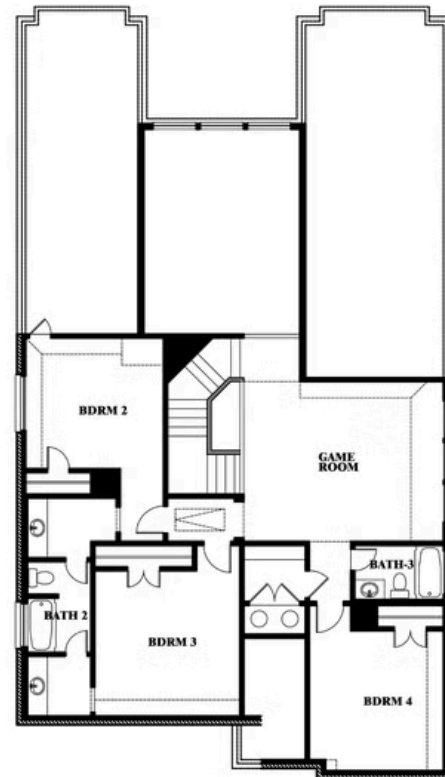

2
CAR GARAGE

ELEVATION A

ELEVATION AS

ELEVATION AS

ELEVATION B

ELEVATION B

ELEVATION C

ELEVATION C

ELEVATION D

ELEVATION D

Rose

ROSE FLOOR PLAN

HULEN TRAILS CLASSIC 50

10628 MOSS COVE DRIVE, FORT WORTH, TX 76036

Rose

This brochure is for general informational purposes and is to be used as a guide only. Changes may be made during the development process and floorplans, dimensions, fixtures, fittings, finishes and specifications are subject to change without notice. Window placement, balcony configuration, wardrobe sizes and living areas may vary slightly within each plan type. EQUAL HOUSING OPPORTUNITY

Rose

HULEN TRAILS CLASSIC 50

10628 MOSS COVE DRIVE, FORT WORTH, TX 76036

ROSE FLOOR PLAN WITH OPTIONAL BED & BATH AT STUDY

Rose
Opt. Bed & Bath at Study

This brochure is for general informational purposes and is to be used as a guide only. Changes may be made during the development process and floorplans, dimensions, fixtures, fittings, finishes and specifications are subject to change without notice. Window placement, balcony configuration, wardrobe sizes and living areas may vary slightly within each plan type. EQUAL HOUSING OPPORTUNITY