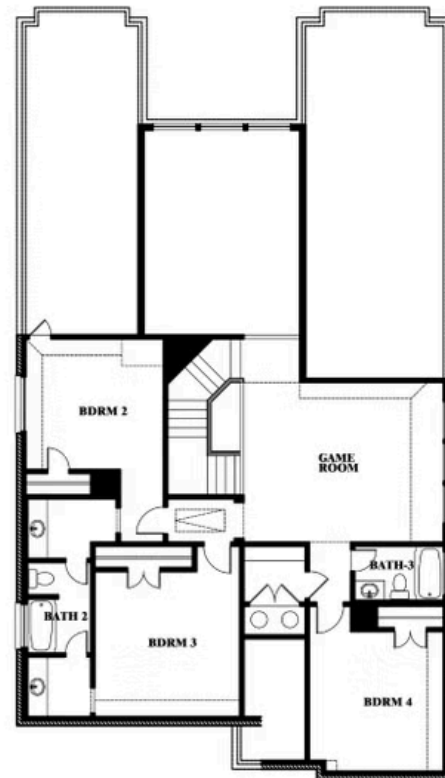

ELEVATION D

ELEVATION D

Rose

ROSE FLOOR PLAN

HULEN TRAILS CLASSIC 50

10628 MOSS COVE DRIVE, FORT WORTH, TX 76036

Rose

This brochure is for general informational purposes and is to be used as a guide only. Changes may be made during the development process and floorplans, dimensions, fixtures, fittings, finishes and specifications are subject to change without notice. Window placement, balcony configuration, wardrobe sizes and living areas may vary slightly within each plan type. EQUAL HOUSING OPPORTUNITY

Rose

HULEN TRAILS CLASSIC 50

10628 MOSS COVE DRIVE, FORT WORTH, TX 76036

ROSE FLOOR PLAN WITH OPTIONAL BED & BATH AT STUDY

Rose
Opt. Bed & Bath at Study

This brochure is for general informational purposes and is to be used as a guide only. Changes may be made during the development process and floorplans, dimensions, fixtures, fittings, finishes and specifications are subject to change without notice. Window placement, balcony configuration, wardrobe sizes and living areas may vary slightly within each plan type. EQUAL HOUSING OPPORTUNITY