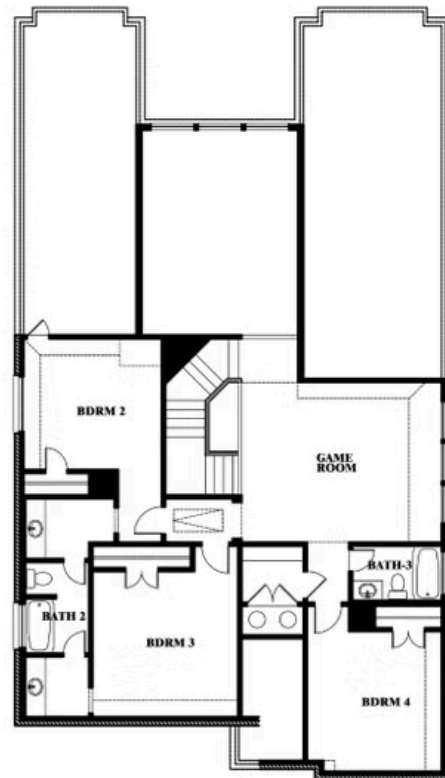

ELEVATION D

ELEVATION D

Rose

ROSE FLOOR PLAN

HULEN TRAILS CLASSIC 50

10628 MOSS COVE DRIVE, FORT WORTH, TX 76036

Rose

This brochure is for general informational purposes and is to be used as a guide only. Changes may be made during the development process and floorplans, dimensions, fixtures, fittings, finishes and specifications are subject to change without notice. Window placement, balcony configuration, wardrobe sizes and living areas may vary slightly within each plan type. EQUAL HOUSING OPPORTUNITY

Rose

HULEN TRAILS CLASSIC 50

10628 MOSS COVE DRIVE, FORT WORTH, TX 76036

ROSE FLOOR PLAN WITH OPTIONAL BED & BATH AT STUDY

Rose
Opt. Bed & Bath at Study

This brochure is for general informational purposes and is to be used as a guide only. Changes may be made during the development process and floorplans, dimensions, fixtures, fittings, finishes and specifications are subject to change without notice. Window placement, balcony configuration, wardrobe sizes and living areas may vary slightly within each plan type. EQUAL HOUSING OPPORTUNITY