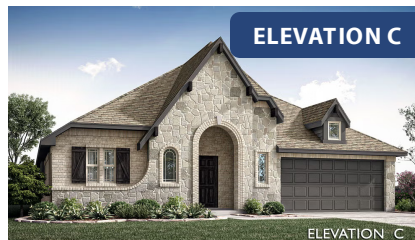

Hawthorne

HOMES FROM
\$411,990

CLASSIC SERIES

HULEN TRAILS CLASSIC 50

10628 MOSS COVE DRIVE, FORT WORTH, TX 76036

2,235
SQUARE FEET

4
BEDROOMS

2.0
BATHROOMS

2
CAR GARAGE

ELEVATION A

ELEVATION B

ELEVATION B

ELEVATION C

ELEVATION C

Hawthorne

HULEN TRAILS CLASSIC 50