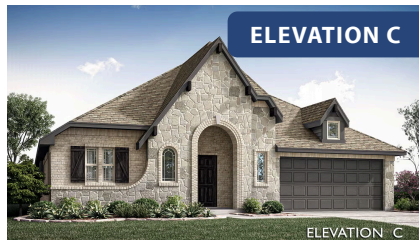

# Hawthorne

HOMES FROM  
**\$411,990**

CLASSIC SERIES

## HULEN TRAILS CLASSIC 50

10628 MOSS COVE DRIVE, FORT WORTH, TX 76036

**2,235**  
SQUARE FEET

**4**  
BEDROOMS

**2.0**  
BATHROOMS

**2**  
CAR GARAGE

ELEVATION A

ELEVATION B

ELEVATION B

ELEVATION C

ELEVATION C