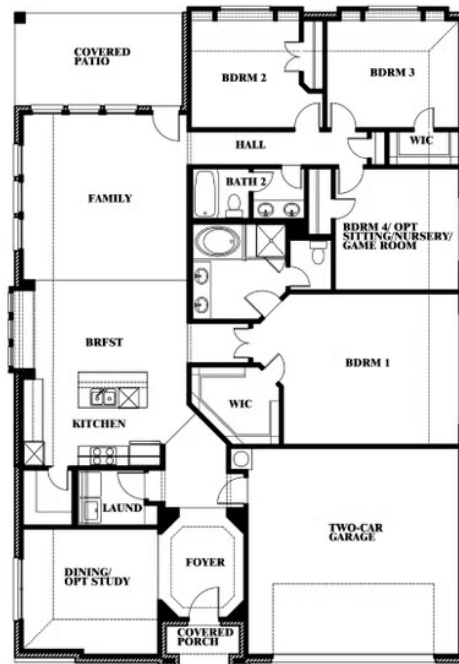

Hawthorne

HULEN TRAILS CLASSIC 50

10628 MOSS COVE DRIVE, FORT WORTH, TX 76036

Hawthorne
Opt. Deluxe Kitchen