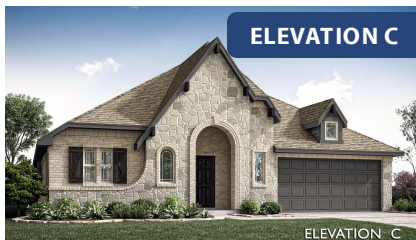

Hawthorne

HOMES FROM
\$411,990

CLASSIC SERIES

HULEN TRAILS CLASSIC 50

10628 MOSS COVE DRIVE, FORT WORTH, TX 76036

2,235
SQUARE FEET

4
BEDROOMS

2.0
BATHROOMS

2
CAR GARAGE

ELEVATION A

ELEVATION B

ELEVATION B

ELEVATION C

ELEVATION C

Hawthorne

HULEN TRAILS CLASSIC 50