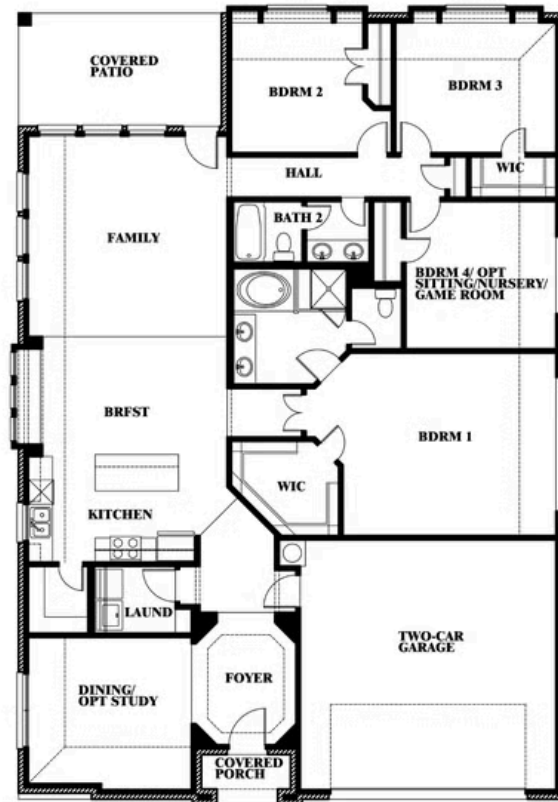

2
CAR GARAGE

ELEVATION A

ELEVATION B

ELEVATION B

ELEVATION C

ELEVATION C

Hawthorne

HULEN TRAILS CLASSIC 50

10628 MOSS COVE DRIVE, FORT WORTH, TX 76036

Hawthorne

This brochure is for general informational purposes and is to be used as a guide only. Changes may be made during the development process and floorplans, dimensions, fixtures, fittings, finishes and specifications are subject to change without notice. Window placement, balcony configuration, wardrobe sizes and living areas may vary slightly within each plan type. EQUAL HOUSING OPPORTUNITY