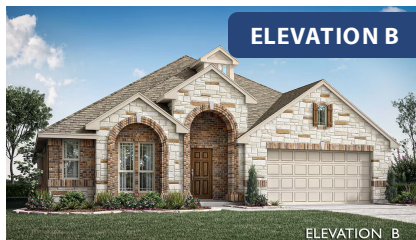

Hawthorne

HOMES FROM
\$411,990

CLASSIC SERIES

HULEN TRAILS CLASSIC 50

10628 MOSS COVE DRIVE, FORT WORTH, TX 76036

2,235
SQUARE FEET

4
BEDROOMS

2.0
BATHROOMS

2
CAR GARAGE

ELEVATION A

ELEVATION B

ELEVATION B

ELEVATION C

ELEVATION C

Hawthorne

HULEN TRAILS CLASSIC 50