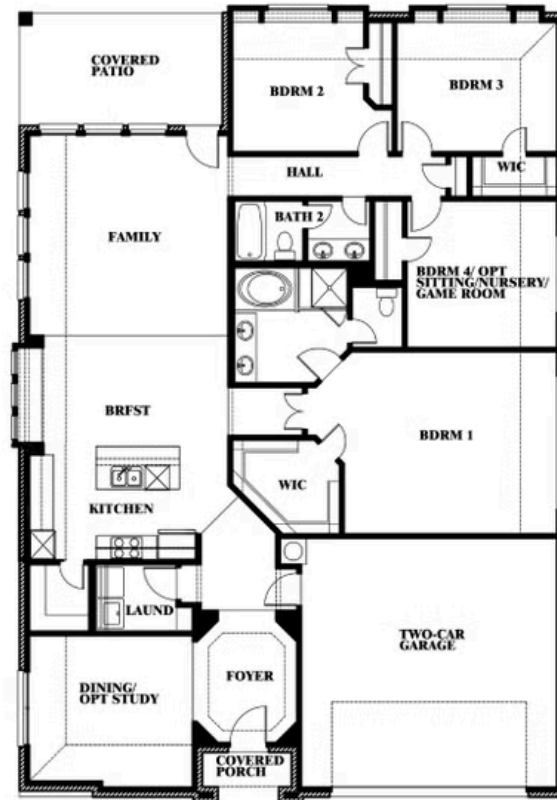

10628 MOSS COVE DRIVE, FORT WORTH, TX 76036

Hawthorne

This brochure is for general informational purposes and is to be used as a guide only. Changes may be made during the development process and floorplans, dimensions, fixtures, fittings, finishes and specifications are subject to change without notice. Window placement, balcony configuration, wardrobe sizes and living areas may vary slightly within each plan type. EQUAL HOUSING OPPORTUNITY

Hawthorne

HULEN TRAILS CLASSIC 50

10628 MOSS COVE DRIVE, FORT WORTH, TX 76036

Hawthorne Opt. Deluxe Kitchen

This brochure is for general informational purposes and is to be used as a guide only. Changes may be made during the development process and floorplans, dimensions, fixtures, fittings, finishes and specifications are subject to change without notice. Window placement, balcony configuration, wardrobe sizes and living areas may vary slightly within each plan type. EQUAL HOUSING OPPORTUNITY