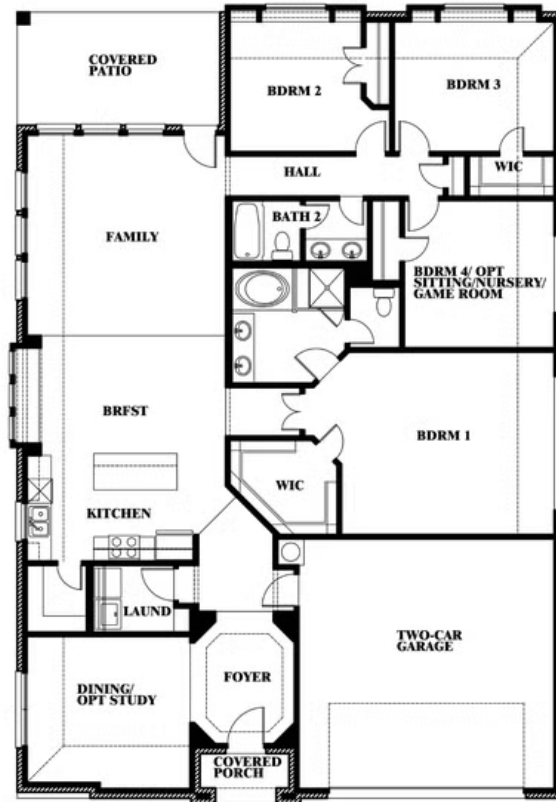

2
CAR GARAGE

ELEVATION A

ELEVATION B

ELEVATION B

ELEVATION C

ELEVATION C

Hawthorne

HULEN TRAILS CLASSIC 50

10628 MOSS COVE DRIVE, FORT WORTH, TX 76036

Hawthorne

This brochure is for general informational purposes and is to be used as a guide only. Changes may be made during the development process and floorplans, dimensions, fixtures, fittings, finishes and specifications are subject to change without notice. Window placement, balcony configuration, wardrobe sizes and living areas may vary slightly within each plan type. EQUAL HOUSING OPPORTUNITY