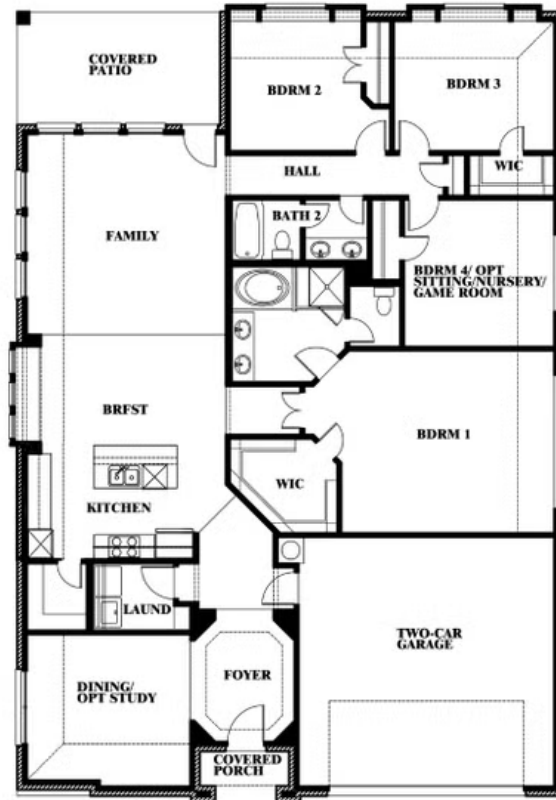

10628 MOSS COVE DRIVE, FORT WORTH, TX 76036

Hawthorne

This brochure is for general informational purposes and is to be used as a guide only. Changes may be made during the development process and floorplans, dimensions, fixtures, fittings, finishes and specifications are subject to change without notice. Window placement, balcony configuration, wardrobe sizes and living areas may vary slightly within each plan type. EQUAL HOUSING OPPORTUNITY

Hawthorne

HULEN TRAILS CLASSIC 50

10628 MOSS COVE DRIVE, FORT WORTH, TX 76036

Hawthorne Opt. Deluxe Kitchen

This brochure is for general informational purposes and is to be used as a guide only. Changes may be made during the development process and floorplans, dimensions, fixtures, fittings, finishes and specifications are subject to change without notice. Window placement, balcony configuration, wardrobe sizes and living areas may vary slightly within each plan type. EQUAL HOUSING OPPORTUNITY