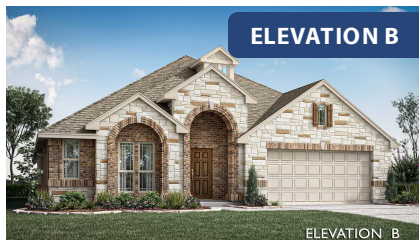

Hawthorne

HOMES FROM
\$411,990

CLASSIC SERIES

HULEN TRAILS CLASSIC 50

10628 MOSS COVE DRIVE, FORT WORTH, TX 76036

2,235
SQUARE FEET

4
BEDROOMS

2.0
BATHROOMS

2
CAR GARAGE

ELEVATION A

ELEVATION B

ELEVATION B

ELEVATION C

ELEVATION C

Hawthorne

HULEN TRAILS CLASSIC 50