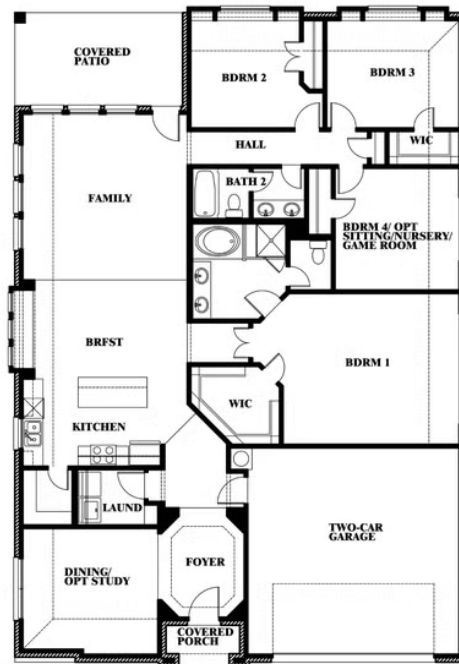

Hawthorne

HULEN TRAILS CLASSIC 50

10628 MOSS COVE DRIVE, FORT WORTH, TX 76036

Hawthorne