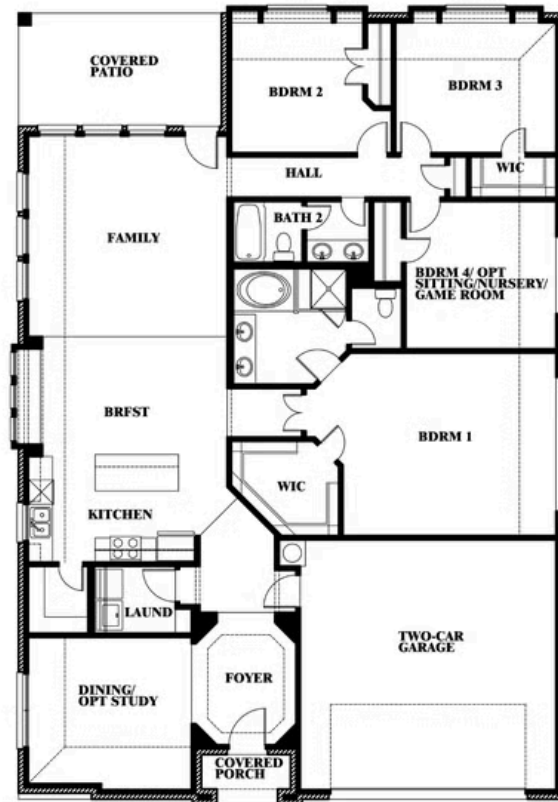

Hawthorne

HULEN TRAILS CLASSIC 50

10628 MOSS COVE DRIVE, FORT WORTH, TX 76036

Hawthorne

This brochure is for general informational purposes and is to be used as a guide only. Changes may be made during the development process and floorplans, dimensions, fixtures, fittings, finishes and specifications are subject to change without notice. Window placement, balcony configuration, wardrobe sizes and living areas may vary slightly within each plan type. EQUAL HOUSING OPPORTUNITY