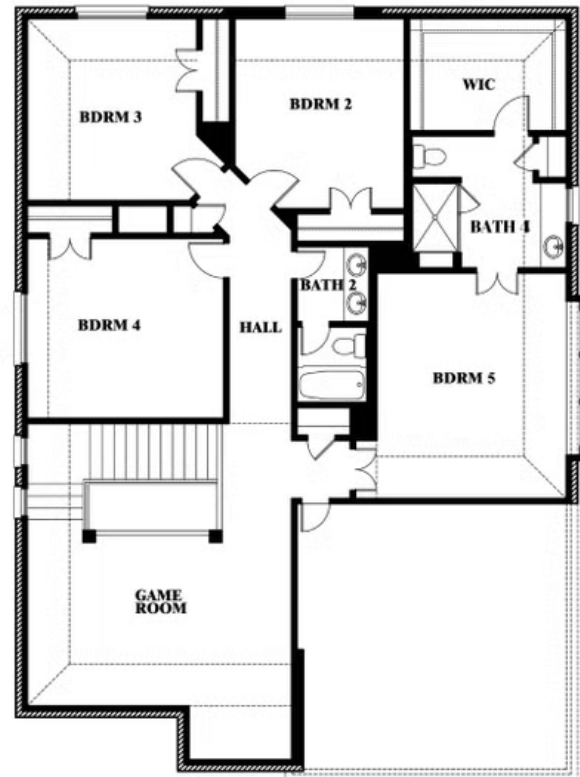

2
CAR GARAGE

Dewberry III

HULEN TRAILS CLASSIC 50

10628 MOSS COVE DRIVE, FORT WORTH, TX 76036

DEWBERRY III FLOOR PLAN

Dewberry III

This brochure is for general informational purposes and is to be used as a guide only. Changes may be made during the development process and floor plans, dimensions, fixtures, fittings, finishes and specifications are subject to change without notice. Window placement, balcony configuration, wardrobe sizes and living areas may vary slightly within each plan type. EQUAL HOUSING OPPORTUNITY.