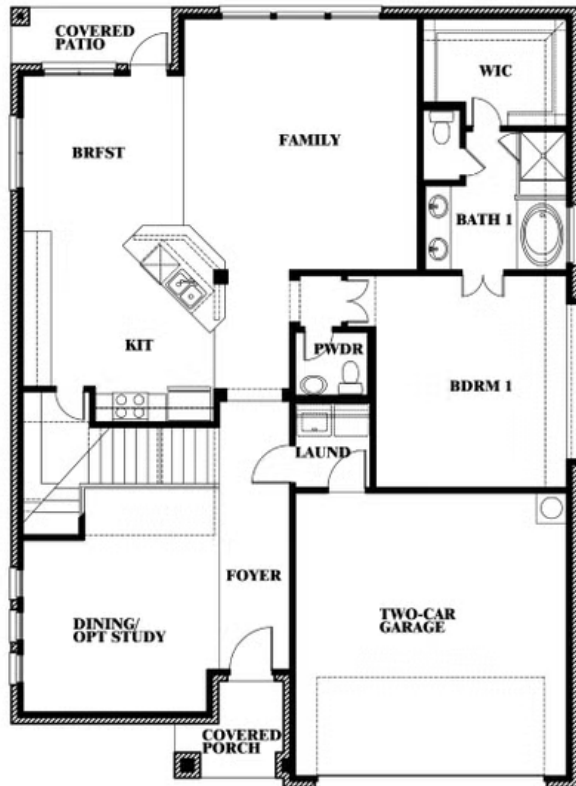

Dewberry III

HOMES FROM
\$474,990

CLASSIC SERIES

HULEN TRAILS CLASSIC 50

10628 MOSS COVE DRIVE, FORT WORTH, TX 76036

3,261
SQUARE FEET

5
BEDROOMS

3.5
BATHROOMS

2
CAR GARAGE

Dewberry III

HULEN TRAILS CLASSIC 50

10628 MOSS COVE DRIVE, FORT WORTH, TX 76036

DEWBERRY III FLOOR PLAN

Dewberry III

This brochure is for general informational purposes and is to be used as a guide only. Changes may be made during the development process and floor plans, dimensions, fixtures, fittings, finishes and specifications are subject to change without notice. Window placement, balcony configuration, wardrobe sizes and living areas may vary slightly within each plan type. EQUAL HOUSING OPPORTUNITY.