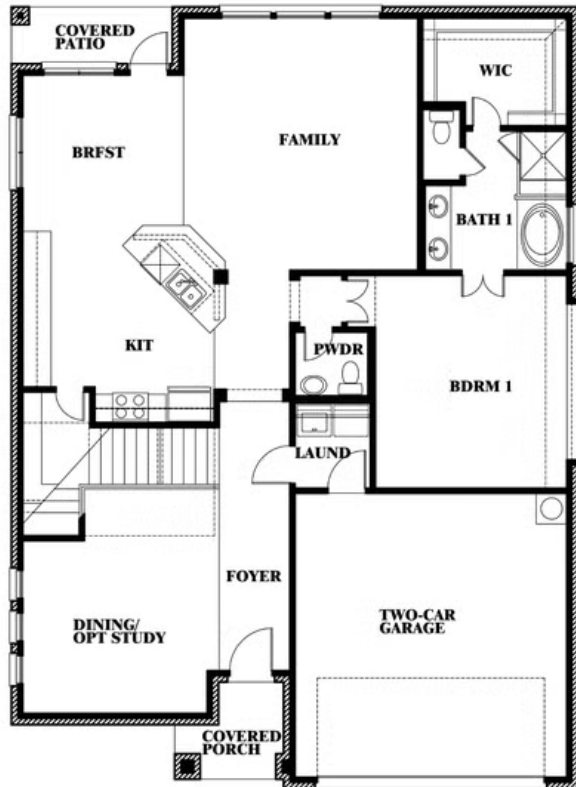

2.5
BATHROOMS

2
CAR GARAGE

ELEVATION C

ELEVATION AS

ELEVATION AS

ELEVATION A

ELEVATION A

ELEVATION CS

ELEVATION CS

ELEVATION D

ELEVATION D

Dewberry

HULEN TRAILS CLASSIC 50

10628 MOSS COVE DRIVE, FORT WORTH, TX 76036

Dewberry

This brochure is for general informational purposes and is to be used as a guide only. Changes may be made during the development process and floorplans, dimensions, fixtures, fittings, finishes and specifications are subject to change without notice. Window placement, balcony configuration, wardrobe sizes and living areas may vary slightly within each plan type. EQUAL HOUSING OPPORTUNITY