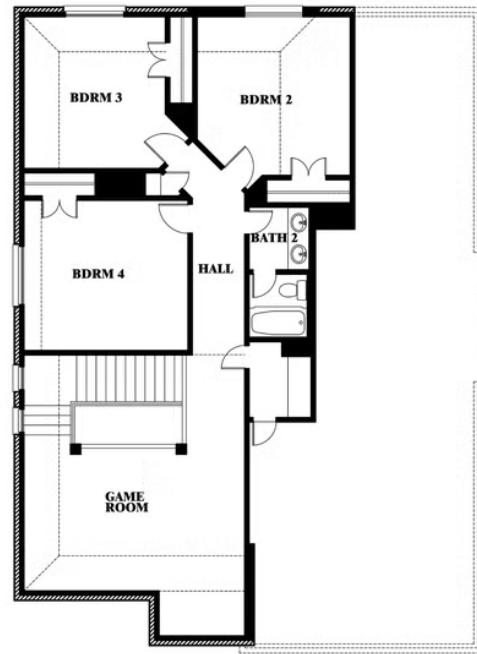

ELEVATION A

ELEVATION A

ELEVATION CS

ELEVATION CS

Dewberry

HULEN TRAILS CLASSIC 50

10628 MOSS COVE DRIVE, FORT WORTH, TX 76036

Dewberry