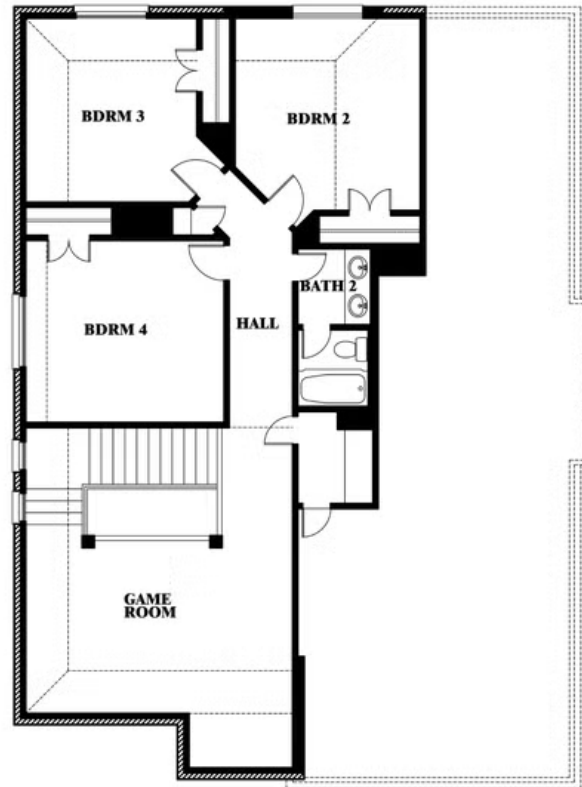

ELEVATION CS

ELEVATION D

ELEVATION D

Dewberry

HULEN TRAILS CLASSIC 50

10628 MOSS COVE DRIVE, FORT WORTH, TX 76036

Dewberry

This brochure is for general informational purposes and is to be used as a guide only. Changes may be made during the development process and floorplans, dimensions, fixtures, fittings, finishes and specifications are subject to change without notice. Window placement, balcony configuration, wardrobe sizes and living areas may vary slightly within each plan type. EQUAL HOUSING OPPORTUNITY