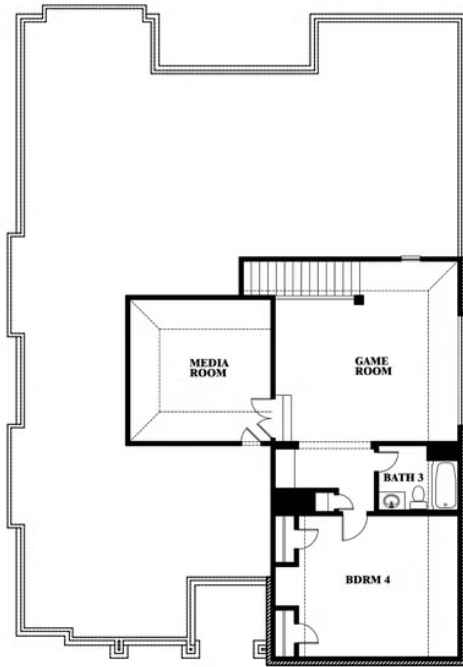

Carolina IV

HULEN TRAILS CLASSIC 50

10628 MOSS COVE DRIVE, FORT WORTH, TX 76036

Carolina IV