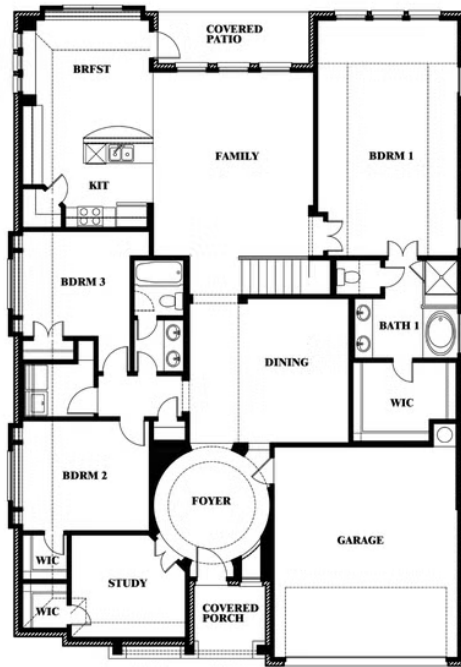

Carolina III

HULEN TRAILS CLASSIC 50

10628 MOSS COVE DRIVE, FORT WORTH, TX 76036

Carolina III