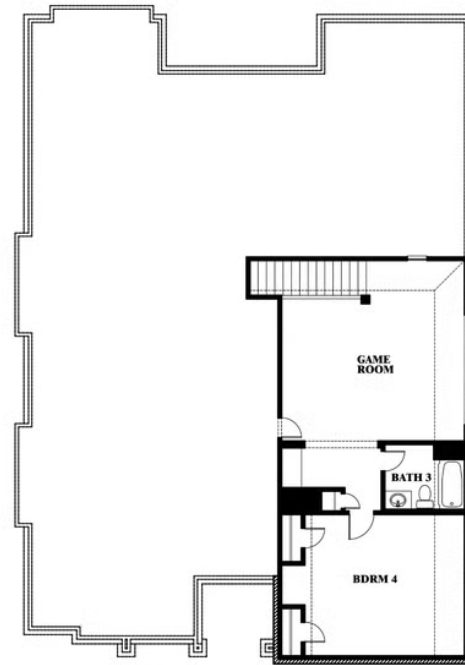

ELEVATION D

ELEVATION D

ELEVATION F

ELEVATION F

Carolina III

HULEN TRAILS CLASSIC 50

10628 MOSS COVE DRIVE, FORT WORTH, TX 76036

Carolina III