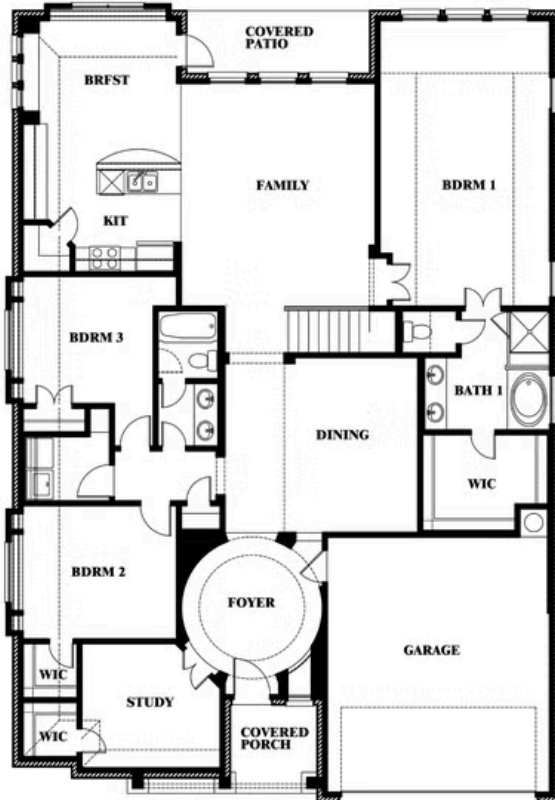

2
CAR GARAGE

ELEVATION AS

ELEVATION A

ELEVATION A

ELEVATION C

ELEVATION C

ELEVATION D

ELEVATION D

ELEVATION E

ELEVATION E

ELEVATION F

ELEVATION F

Carolina III

HULEN TRAILS CLASSIC 50

10628 MOSS COVE DRIVE, FORT WORTH, TX 76036

Carolina III

This brochure is for general informational purposes and is to be used as a guide only. Changes may be made during the development process and floorplans, dimensions, fixtures, fittings, finishes and specifications are subject to change without notice. Window placement, balcony configuration, wardrobe sizes and living areas may vary slightly within each plan type. EQUAL HOUSING OPPORTUNITY