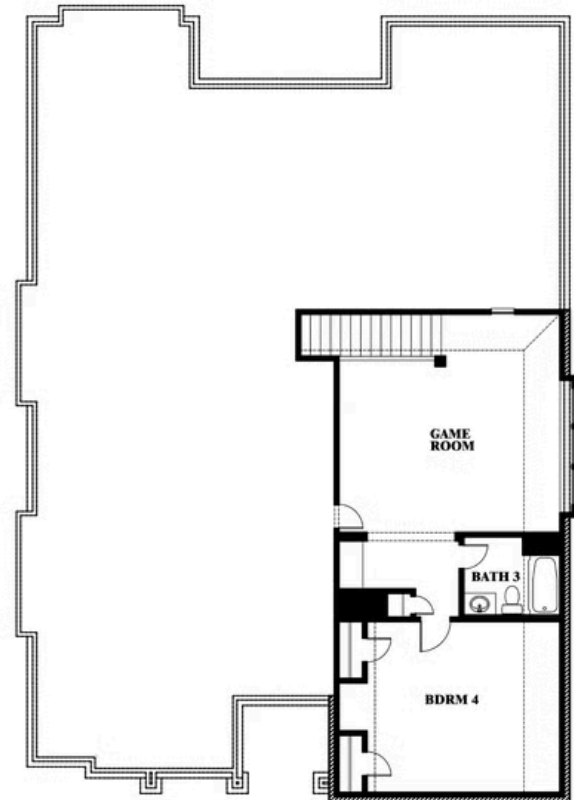

ELEVATION E

ELEVATION E

ELEVATION F

ELEVATION F

Carolina III

HULEN TRAILS CLASSIC 50

10628 MOSS COVE DRIVE, FORT WORTH, TX 76036

Carolina III

This brochure is for general informational purposes and is to be used as a guide only. Changes may be made during the development process and floorplans, dimensions, fixtures, fittings, finishes and specifications are subject to change without notice. Window placement, balcony configuration, wardrobe sizes and living areas may vary slightly within each plan type. EQUAL HOUSING OPPORTUNITY