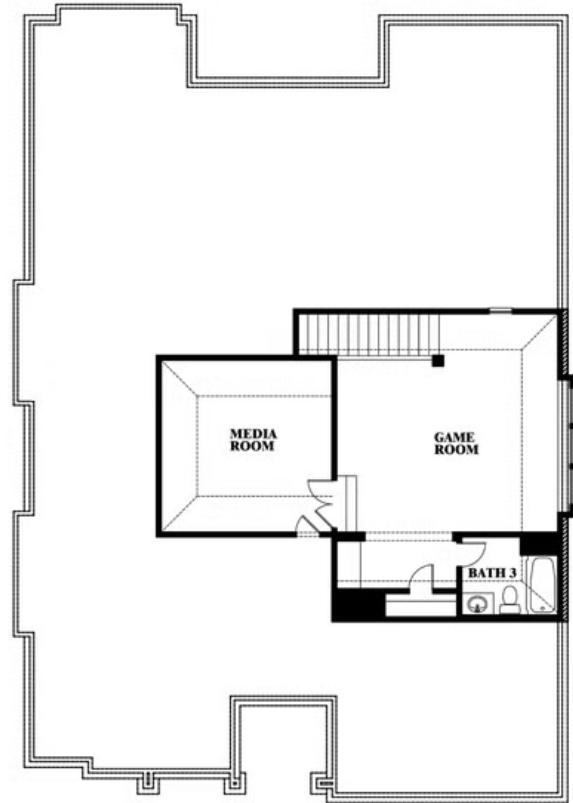

This brochure is for general informational purposes and is to be used as a guide only. Changes may be made during the development process and floorplans, dimensions, fixtures, fittings, finishes and specifications are subject to change without notice. Window placement, balcony configuration, wardrobe sizes and living areas may vary slightly within each plan type. EQUAL HOUSING OPPORTUNITY

Carolina II

HULEN TRAILS CLASSIC 50

10628 MOSS COVE DRIVE, FORT WORTH, TX 76036

Carolina II with Media Room

This brochure is for general informational purposes and is to be used as a guide only. Changes may be made during the development process and floorplans, dimensions, fixtures, fittings, finishes and specifications are subject to change without notice. Window placement, balcony configuration, wardrobe sizes and living areas may vary slightly within each plan type. EQUAL HOUSING OPPORTUNITY