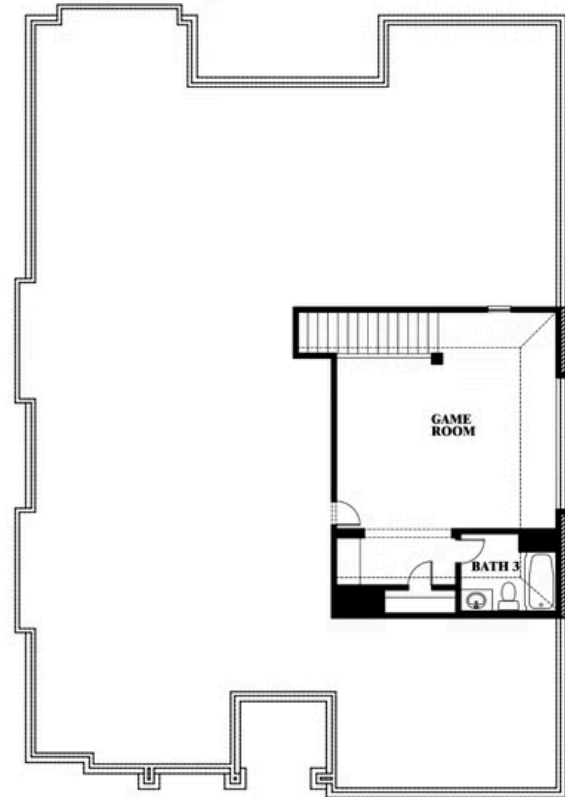

2
CAR GARAGE

ELEVATION D

ELEVATION A

ELEVATION A

ELEVATION AS

ELEVATION AS

ELEVATION C

ELEVATION C

ELEVATION E

ELEVATION E

ELEVATION F

ELEVATION F

Carolina II

HULEN TRAILS CLASSIC 50

10628 MOSS COVE DRIVE, FORT WORTH, TX 76036

Carolina II

This brochure is for general informational purposes and is to be used as a guide only. Changes may be made during the development process and floorplans, dimensions, fixtures, fittings, finishes and specifications are subject to change without notice. Window placement, balcony configuration, wardrobe sizes and living areas may vary slightly within each plan type. EQUAL HOUSING OPPORTUNITY