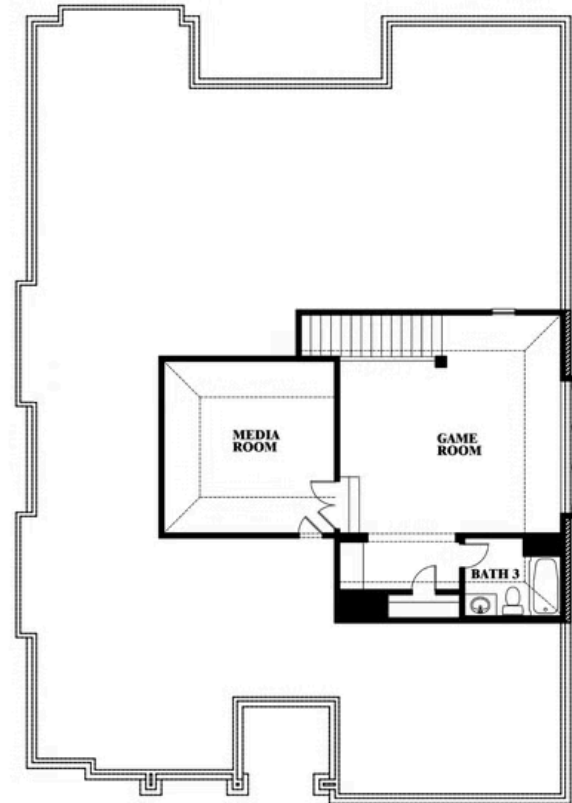

This brochure is for general informational purposes and is to be used as a guide only. Changes may be made during the development process and floorplans, dimensions, fixtures, fittings, finishes and specifications are subject to change without notice. Window placement, balcony configuration, wardrobe sizes and living areas may vary slightly within each plan type. EQUAL HOUSING OPPORTUNITY

Carolina II

HULEN TRAILS CLASSIC 50

10628 MOSS COVE DRIVE, FORT WORTH, TX 76036

Carolina II with Media Room

This brochure is for general informational purposes and is to be used as a guide only. Changes may be made during the development process and floorplans, dimensions, fixtures, fittings, finishes and specifications are subject to change without notice. Window placement, balcony configuration, wardrobe sizes and living areas may vary slightly within each plan type. EQUAL HOUSING OPPORTUNITY