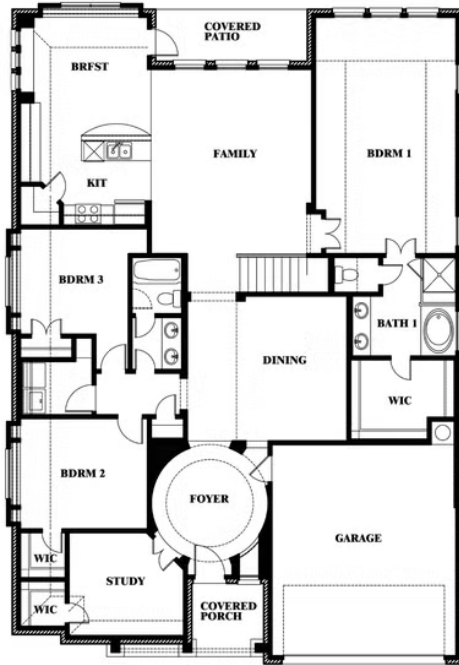

Carolina II

HULEN TRAILS CLASSIC 50

10628 MOSS COVE DRIVE, FORT WORTH, TX 76036

Carolina II with Media Room