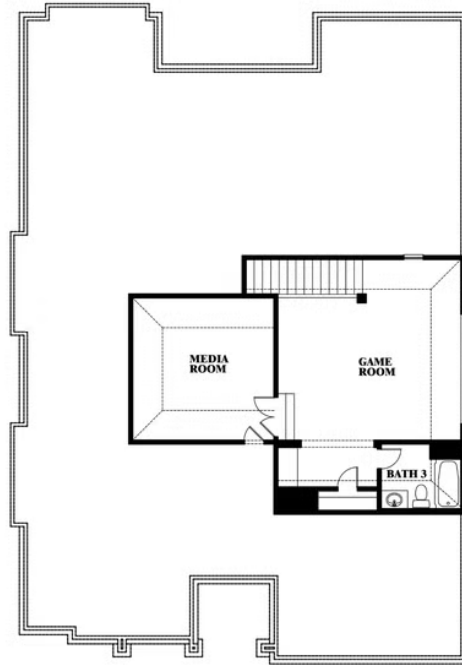

Carolina II

HULEN TRAILS CLASSIC 50

10628 MOSS COVE DRIVE, FORT WORTH, TX 76036

Carolina II with Media Room