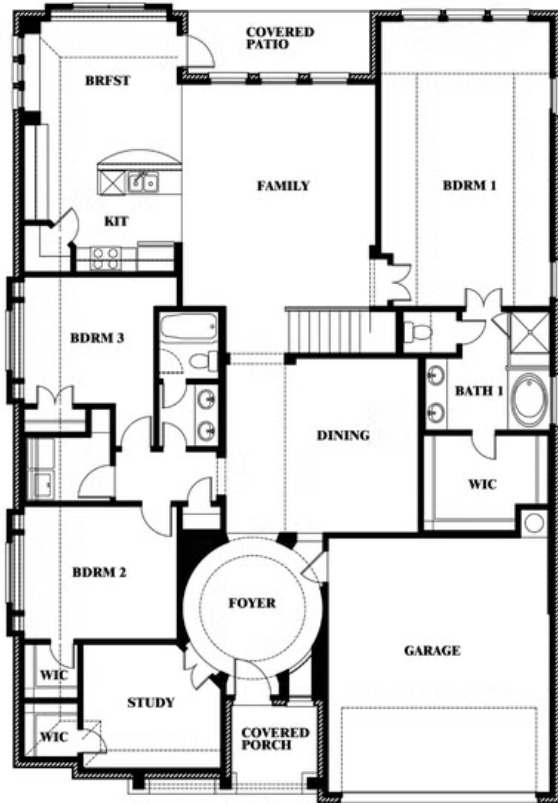

This brochure is for general informational purposes and is to be used as a guide only. Changes may be made during the development process and floorplans, dimensions, fixtures, fittings, finishes and specifications are subject to change without notice. Window placement, balcony configuration, wardrobe sizes and living areas may vary slightly within each plan type. EQUAL HOUSING OPPORTUNITY

Carolina II

HULEN TRAILS CLASSIC 50

10628 MOSS COVE DRIVE, FORT WORTH, TX 76036

Carolina II with Media Room

This brochure is for general informational purposes and is to be used as a guide only. Changes may be made during the development process and floorplans, dimensions, fixtures, fittings, finishes and specifications are subject to change without notice. Window placement, balcony configuration, wardrobe sizes and living areas may vary slightly within each plan type. EQUAL HOUSING OPPORTUNITY