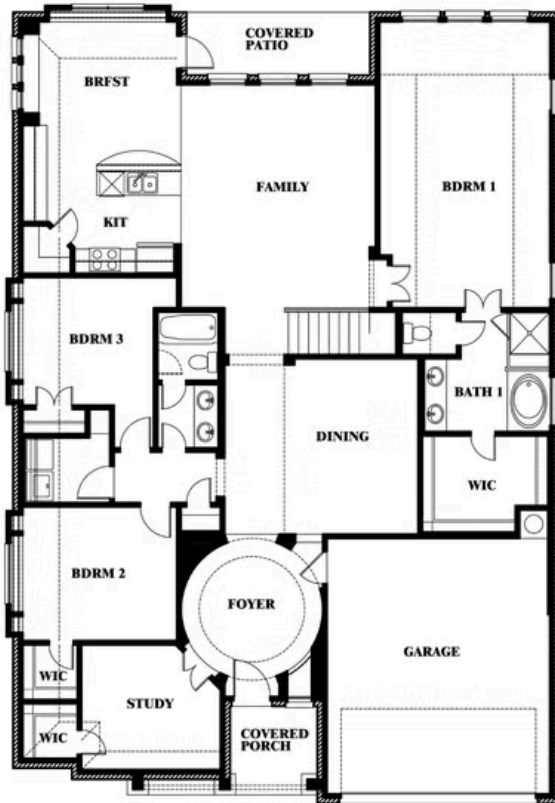

This brochure is for general informational purposes and is to be used as a guide only. Changes may be made during the development process and floorplans, dimensions, fixtures, fittings, finishes and specifications are subject to change without notice. Window placement, balcony configuration, wardrobe sizes and living areas may vary slightly within each plan type. EQUAL HOUSING OPPORTUNITY

Carolina II

HULEN TRAILS CLASSIC 50

10628 MOSS COVE DRIVE, FORT WORTH, TX 76036

Carolina II with Media Room

This brochure is for general informational purposes and is to be used as a guide only. Changes may be made during the development process and floorplans, dimensions, fixtures, fittings, finishes and specifications are subject to change without notice. Window placement, balcony configuration, wardrobe sizes and living areas may vary slightly within each plan type. EQUAL HOUSING OPPORTUNITY