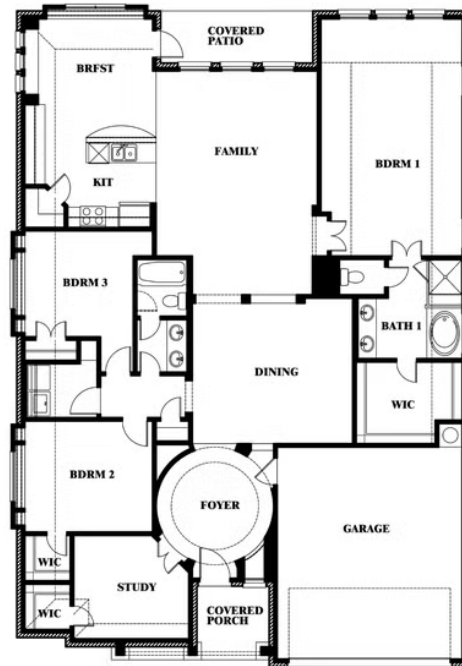

Carolina

HULEN TRAILS CLASSIC 50

10628 MOSS COVE DRIVE, FORT WORTH, TX 76036

Carolina